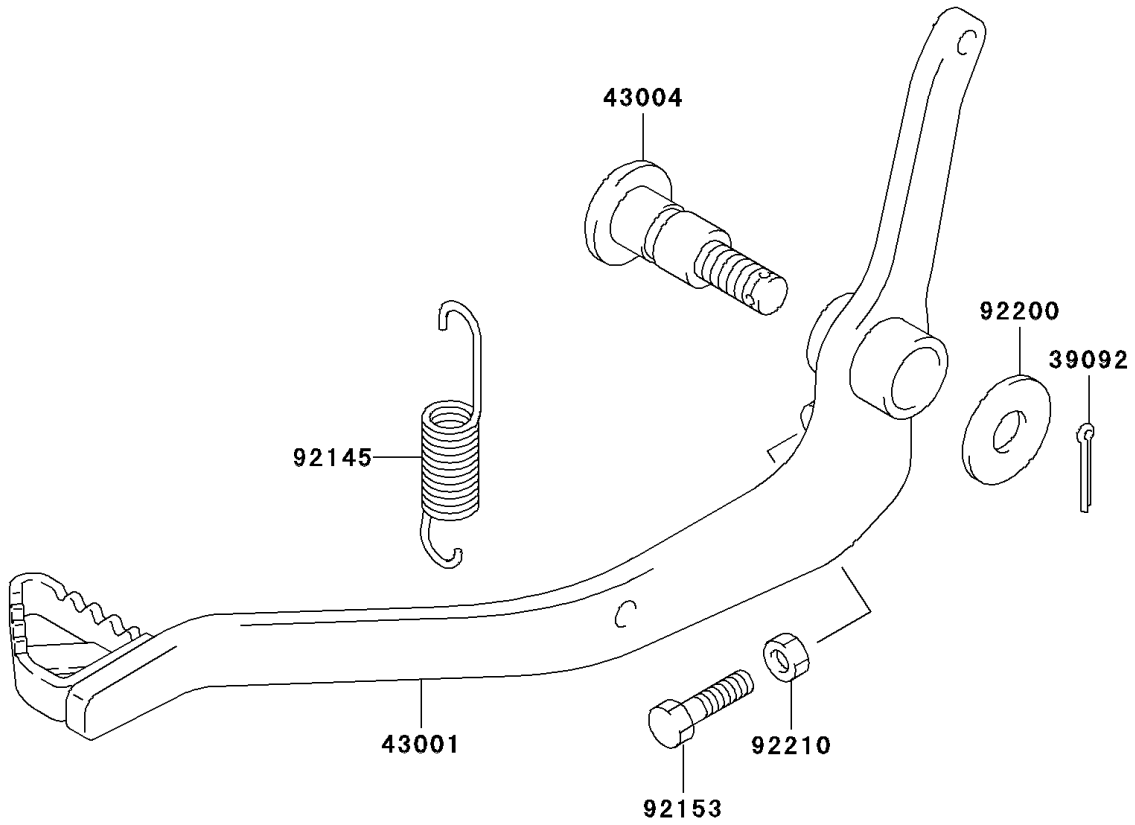

2005 KLX125L PARTS DIAGRAM

Brake Pedal

F2260

2005 KLX125L PARTS LIST

Brake Pedal

ITEM NAME	PART NUMBER	QUANTITY
PIN-HAIR,COTTER (Ref # 39092)	39092-S005	1
LEVER-BRAKE (Ref # 43001)	43001-S001	1
SHAFT-BRAKE (Ref # 43004)	43004-S001	1
SPRING,BRAKE PEDAL RETURN (Ref # 92145)	92145-S048	1
BOLT (Ref # 92153)	92153-S182	1
WASHER (Ref # 92200)	92200-S067	1
NUT (Ref # 92210)	92210-S001	1