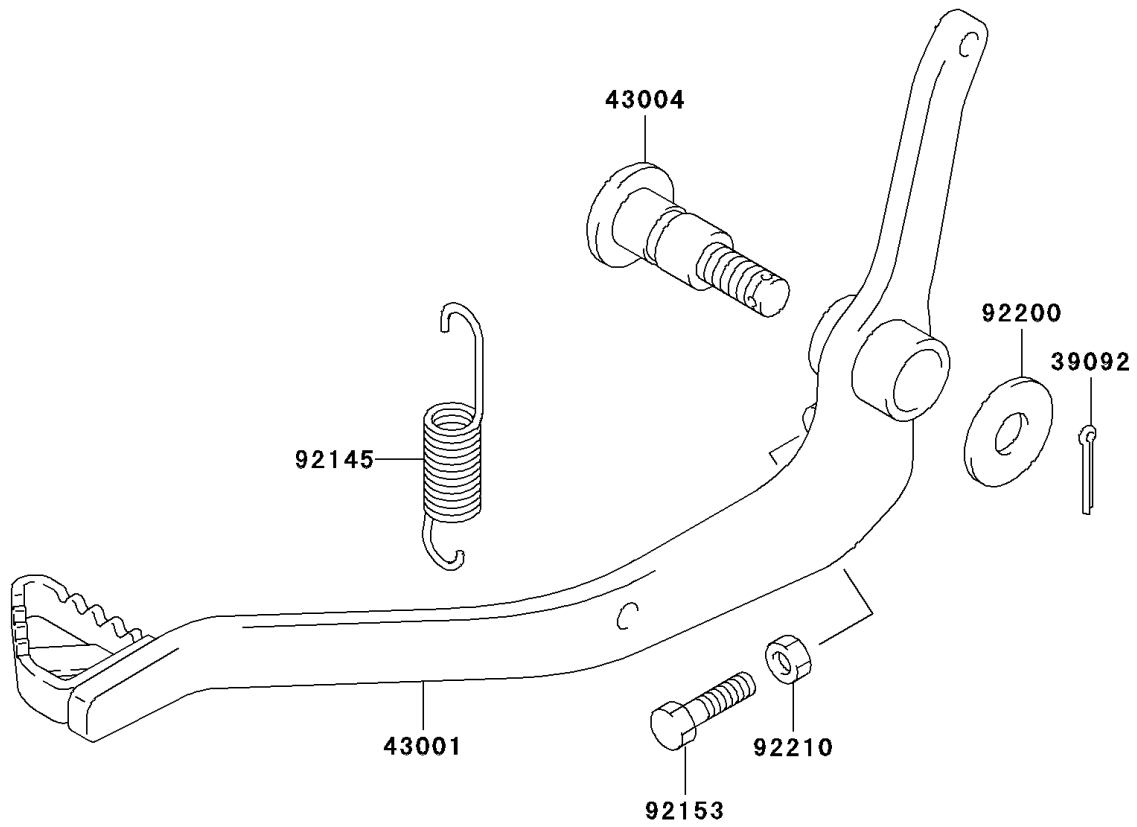

2005 KLX125L PARTS DIAGRAM

Brake Pedal

F2260

2005 KLX125L PARTS LIST

Brake Pedal

ITEM NAME	PART NUMBER	QUANTITY
PIN-HAIR,COTTER (Ref # 39092)	39092-S005	1
LEVER-BRAKE (Ref # 43001)	43001-S001	1
SHAFT-BRAKE (Ref # 43004)	43004-S001	1
SPRING,BRAKE PEDAL RETURN (Ref # 92145)	92145-S048	1
BOLT (Ref # 92153)	92153-S182	1
WASHER (Ref # 92200)	92200-S067	1
NUT (Ref # 92210)	92210-S001	1