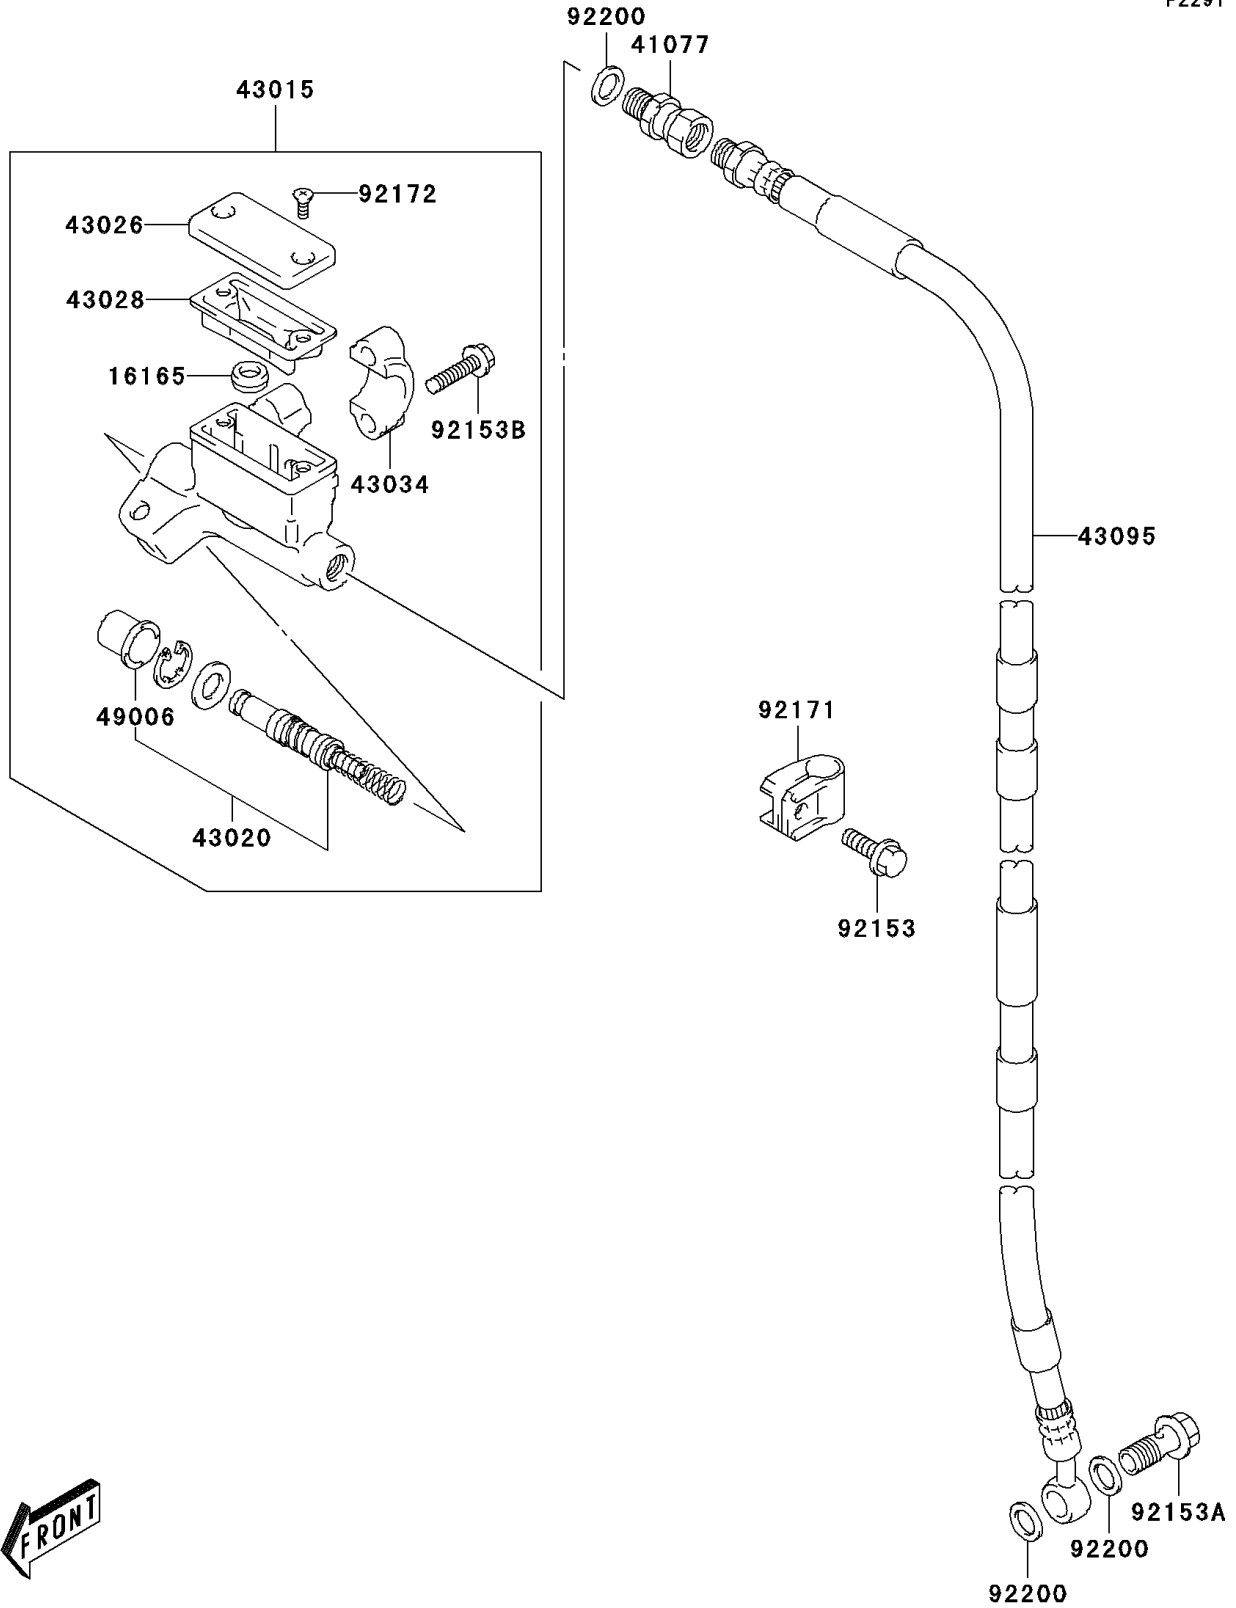

# 2004 KLX125L PARTS DIAGRAM

## Front Master Cylinder

F2291

## 2004 KLX125L PARTS LIST

### Front Master Cylinder

ITEM NAME	PART NUMBER	QUANTITY
SEPARATOR (Ref # 16165)	16165-S005	1
ADAPTER (Ref # 41077)	41077-S002	1
CYLINDER-ASSY-MASTER (Ref # 43015)	43015-S007	1
PISTON-COMP-BRAKE (Ref # 43020)	43020-S003	1
CAP-BRAKE (Ref # 43026)	43026-S003	1
DIAPHRAGM (Ref # 43028)	43028-S006	1
HOLDER-BRAKE (Ref # 43034)	43034-S003	1
HOSE-BRAKE (Ref # 43095)	43095-S006	1
BOOT (Ref # 49006)	49006-S004	1
BOLT (Ref # 92153)	92153-S002	1
BOLT (Ref # 92153A)	92153-S053	1
BOLT (Ref # 92153B)	92153-S172	2
CLAMP,FRONT BRAKE HOSE (Ref # 92171)	92171-S057	1
SCREW,RESERVOIR CAP (Ref # 92172)	92172-S054	2
WASHER,10X15X1.5 (Ref # 92200)	92200-S014	3