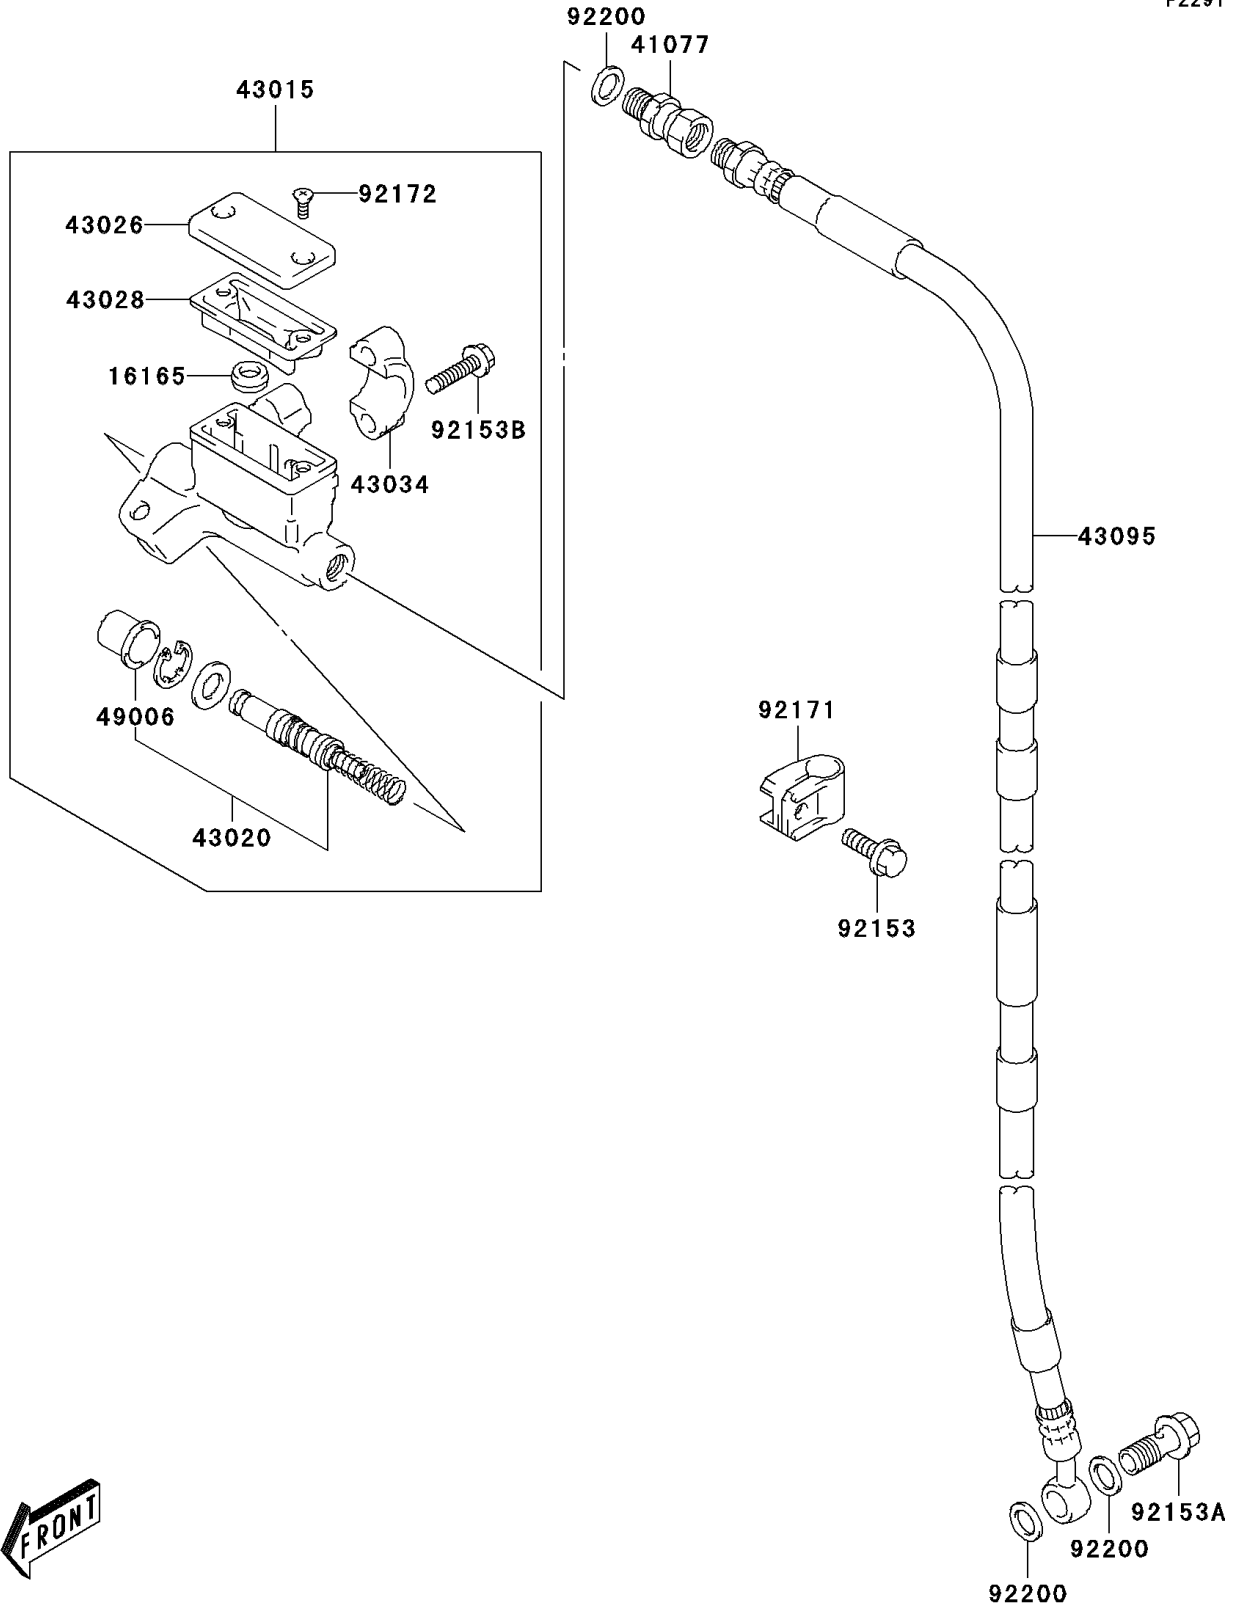

2005 KLX125L PARTS DIAGRAM

Front Master Cylinder

F2291

2005 KLX125L PARTS LIST

Front Master Cylinder

ITEM NAME	PART NUMBER	QUANTITY
SEPARATOR (Ref # 16165)	16165-S005	1
ADAPTER (Ref # 41077)	41077-S002	1
CYLINDER-ASSY-MASTER (Ref # 43015)	43015-S007	1
PISTON-COMP-BRAKE (Ref # 43020)	43020-S003	1
CAP-BRAKE (Ref # 43026)	43026-S003	1
DIAPHRAGM (Ref # 43028)	43028-S006	1
HOLDER-BRAKE (Ref # 43034)	43034-S003	1
HOSE-BRAKE (Ref # 43095)	43095-S006	1
BOOT (Ref # 49006)	49006-S004	1
BOLT (Ref # 92153)	92153-S002	1
BOLT (Ref # 92153A)	92153-S053	1
BOLT (Ref # 92153B)	92153-S172	2
CLAMP,FRONT BRAKE HOSE (Ref # 92171)	92171-S057	1
SCREW,RESERVOIR CAP (Ref # 92172)	92172-S054	2
WASHER,10X15X1.5 (Ref # 92200)	92200-S014	3