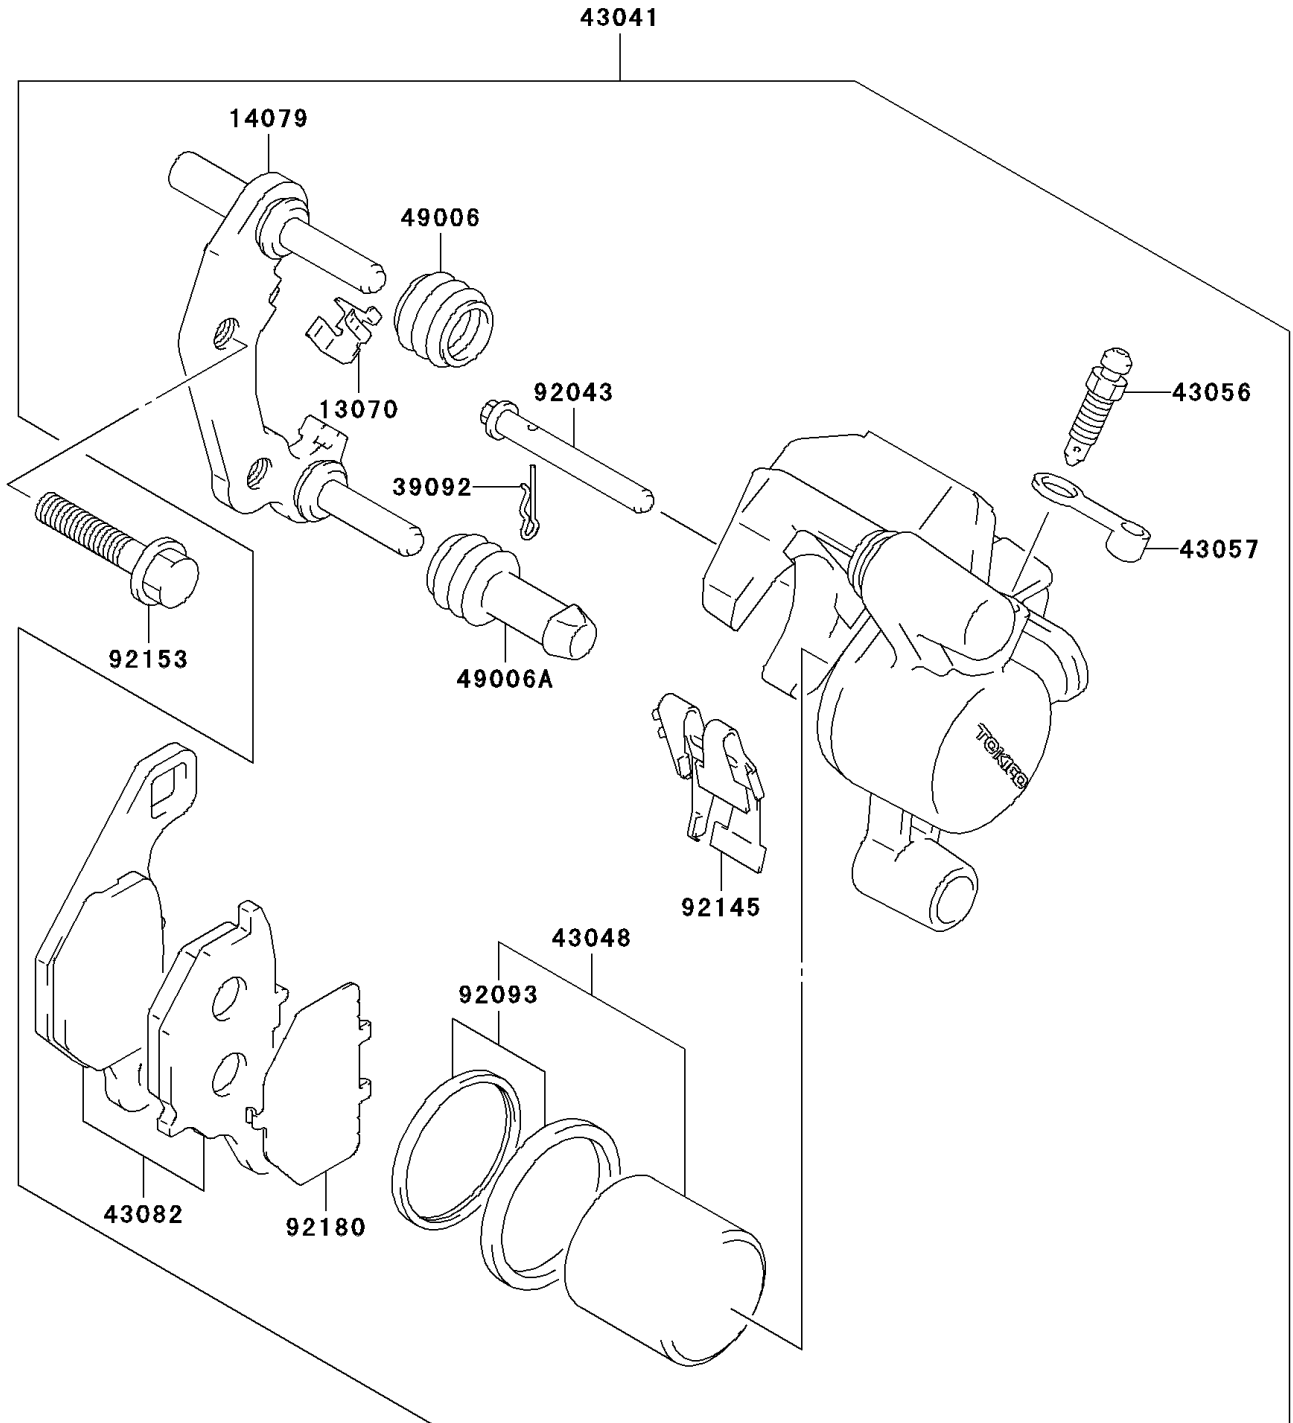

2003 KLX125L PARTS DIAGRAM

Front Brake(B1)

F2292

2003 KLX125L PARTS LIST

Front Brake(B1)

ITEM NAME	PART NUMBER	QUANTITY
GUIDE,PAD (Ref # 13070)	13070-S003	1
HOLDER-ASSY (Ref # 14079)	14079-S001	1
PIN-HAIR,PAD PIN (Ref # 39092)	39092-S001	1
CALIPER-ASSY (Ref # 43041)	43041-S006	1
PISTON-CALIPER (Ref # 43048)	43048-S001	1
BREATHER-BRAKE (Ref # 43056)	43056-S001	1
CAP-BREATHER (Ref # 43057)	43057-S003	1
PAD-ASSY-BRAKE (Ref # 43082)	43082-S005	1
BOOT,AXLE (Ref # 49006)	49006-S002	1
BOOT,AXLE (Ref # 49006A)	49006-S003	1
PIN,PAD (Ref # 92043)	92043-S012	1
SEAL (Ref # 92093)	92093-S003	1
SPRING,PAD (Ref # 92145)	92145-S017	1
BOLT (Ref # 92153)	92153-S070	2
SHIM,PAD (Ref # 92180)	92180-S005	1