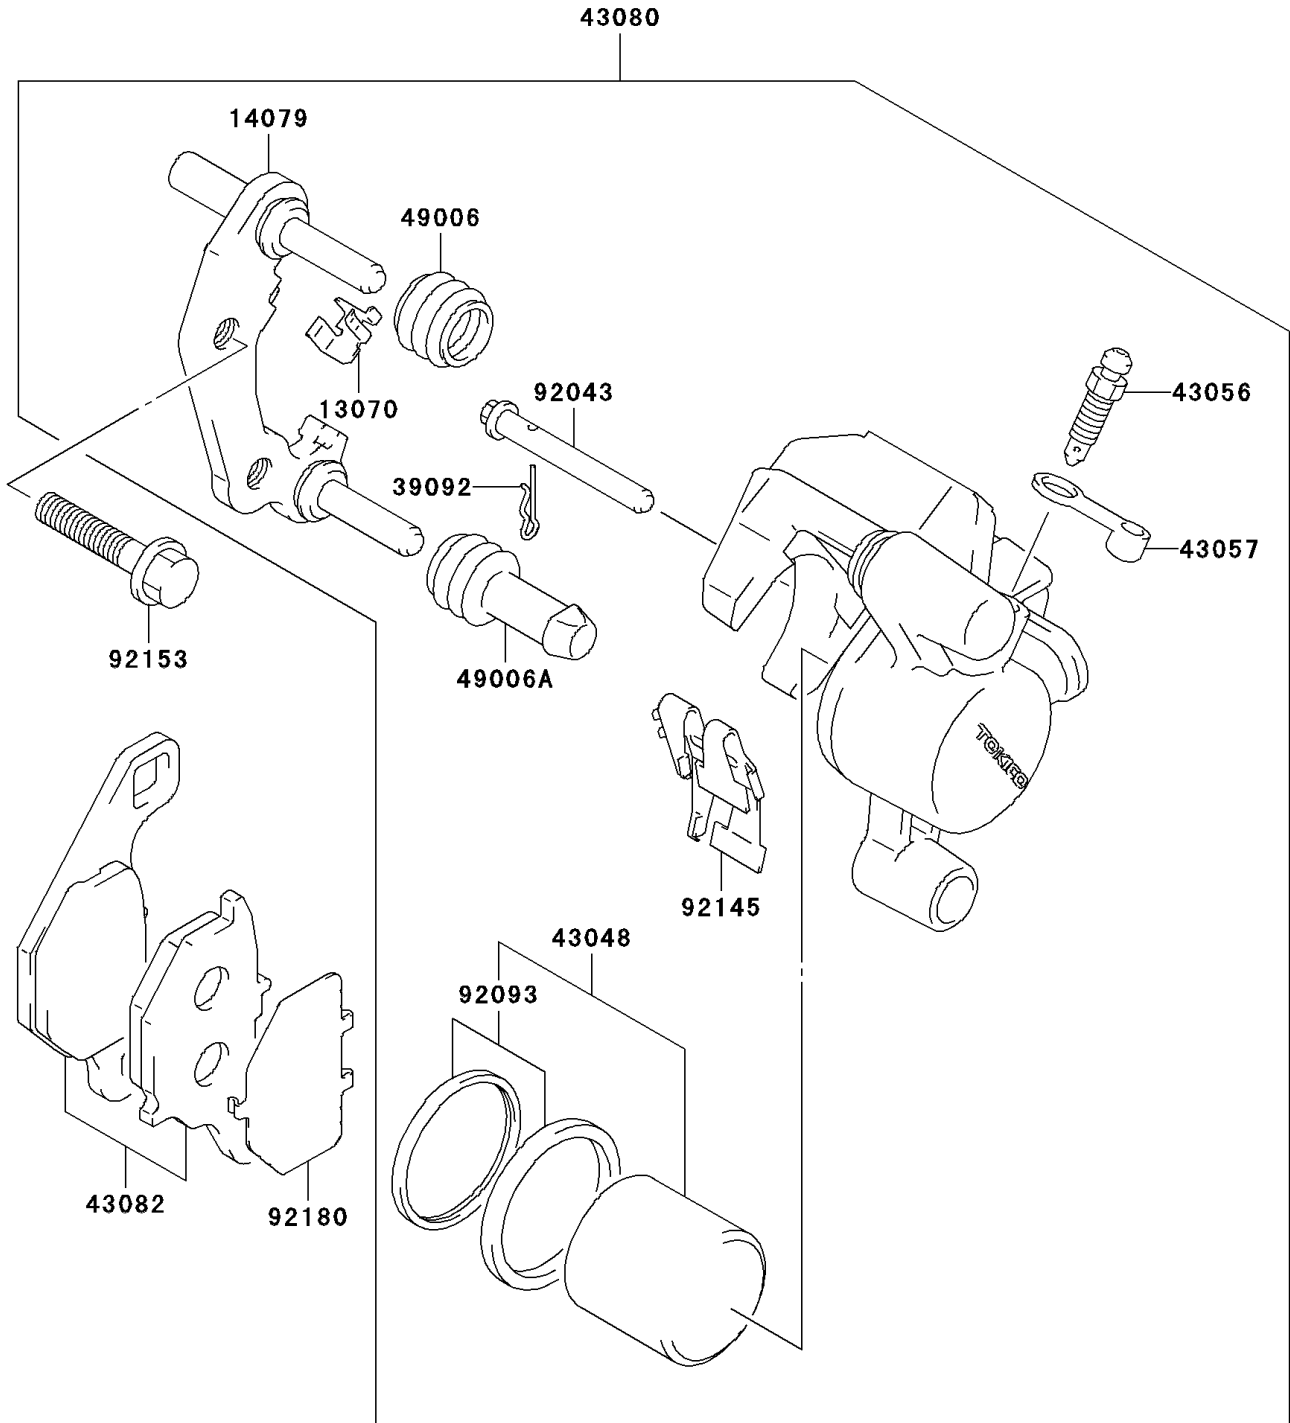

2005 KLX125L PARTS DIAGRAM

Front Brake(B2/B3)

F2292A

2005 KLX125L PARTS LIST

Front Brake(B2/B3)

| ITEM NAME | PART NUMBER | QUANTITY |
|--------------------------------|-------------|----------|
| GUIDE,PAD (Ref # 13070) | 13070-S003 | 1 |
| HOLDER-ASSY (Ref # 14079) | 14079-S001 | 1 |
| PIN-HAIR,PAD PIN (Ref # 39092) | 39092-S001 | 1 |
| PISTON-CALIPER (Ref # 43048) | 43048-S001 | 1 |
| BREATHER-BRAKE (Ref # 43056) | 43056-S001 | 1 |
| CAP-BREATHER (Ref # 43057) | 43057-S003 | 1 |
| CALIPER-SUB-ASSY (Ref # 43080) | 43080-S002 | 1 |
| PAD-ASSY-BRAKE (Ref # 43082) | 43082-S015 | 1 |
| BOOT,AXLE (Ref # 49006) | 49006-S002 | 1 |
| BOOT,AXLE (Ref # 49006A) | 49006-S003 | 1 |
| PIN,PAD (Ref # 92043) | 92043-S056 | 1 |
| SEAL (Ref # 92093) | 92093-S003 | 1 |
| SPRING,PAD (Ref # 92145) | 92145-S017 | 1 |
| BOLT (Ref # 92153) | 92153-S070 | 2 |
| SHIM,PAD (Ref # 92180) | 92180-S005 | 1 |