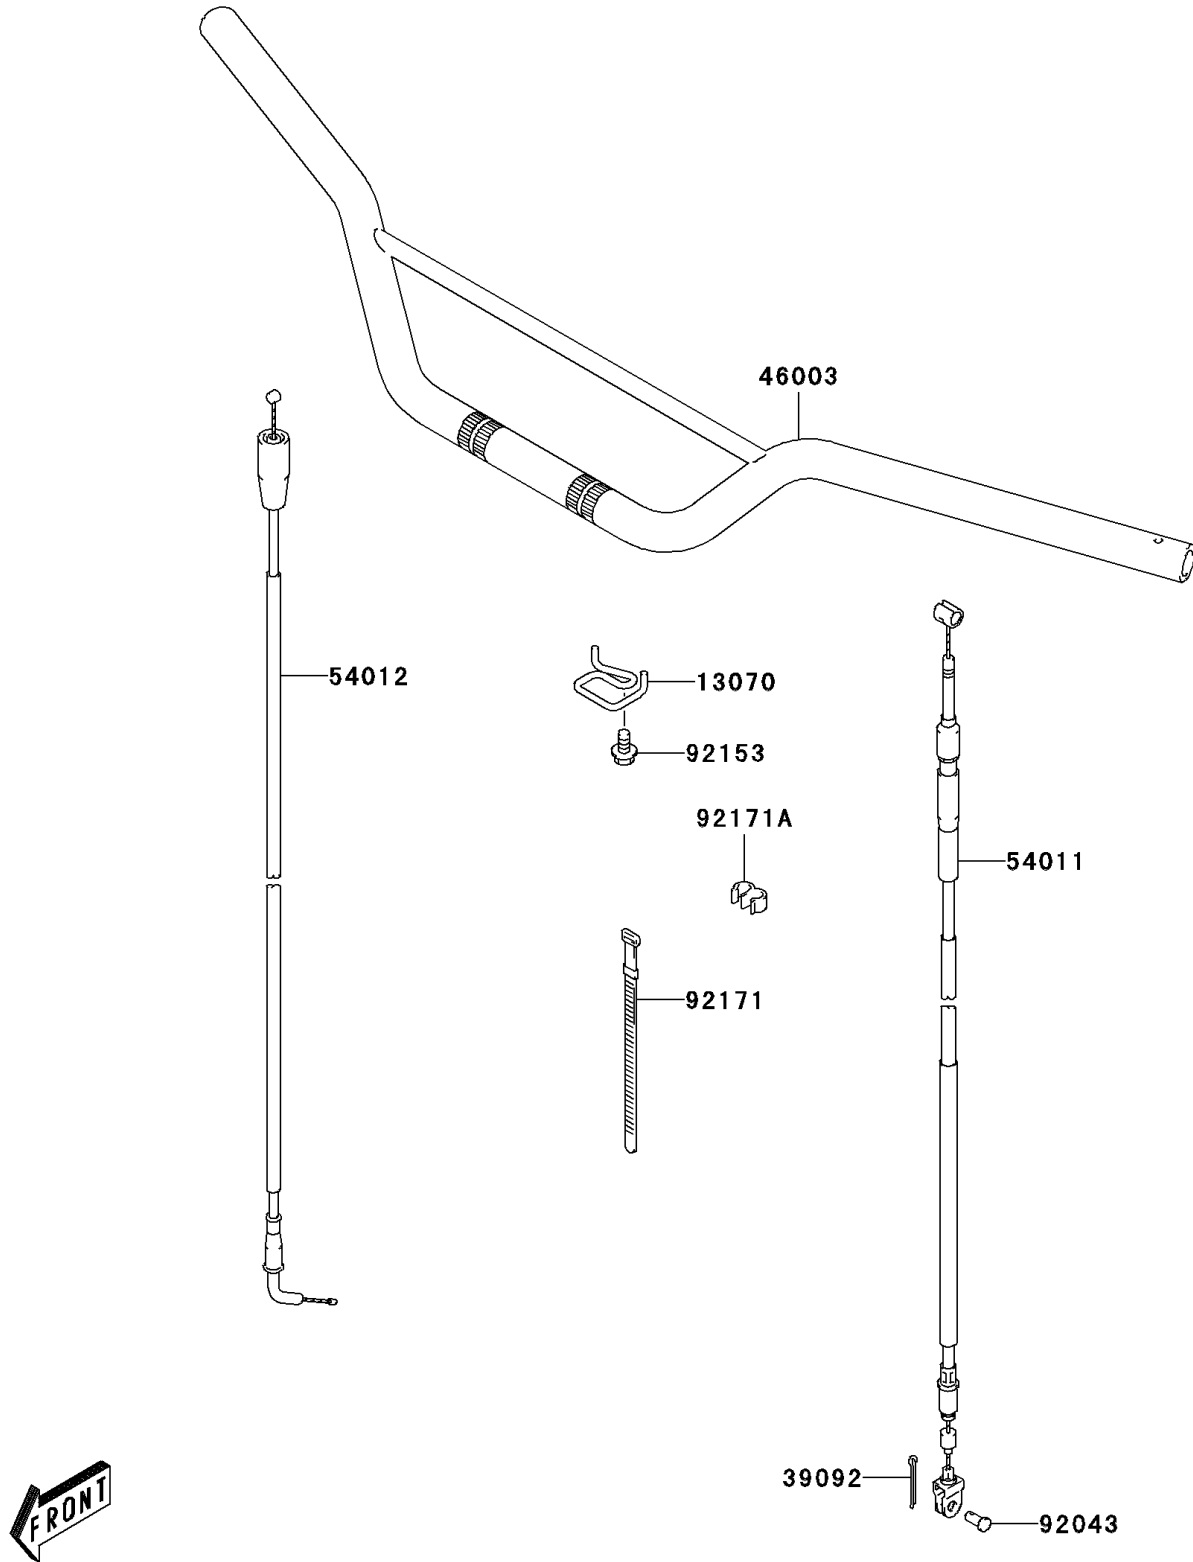

# 2003 KLX125L PARTS DIAGRAM

Handlebar

F2310

## 2003 KLX125L PARTS LIST

### Handlebar

ITEM NAME	PART NUMBER	QUANTITY
GUIDE,CABLE (Ref # 13070)	13070-S008	1
PIN-HAIR,FR FOOTREST COTTER (Ref # 39092)	39092-S004	1
HANDLE,B.SILVER (Ref # 46003)	46003-S003-530	1
CABLE-CLUTCH (Ref # 54011)	54011-S001	1
CABLE-THROTTLE (Ref # 54012)	54012-S004	1
PIN,CLUTCH CABLE (Ref # 92043)	92043-S021	1
BOLT (Ref # 92153)	92153-S011	1
CLAMP,L=90 (Ref # 92171)	92171-S051	1
CLAMP (Ref # 92171A)	92171-S065	2