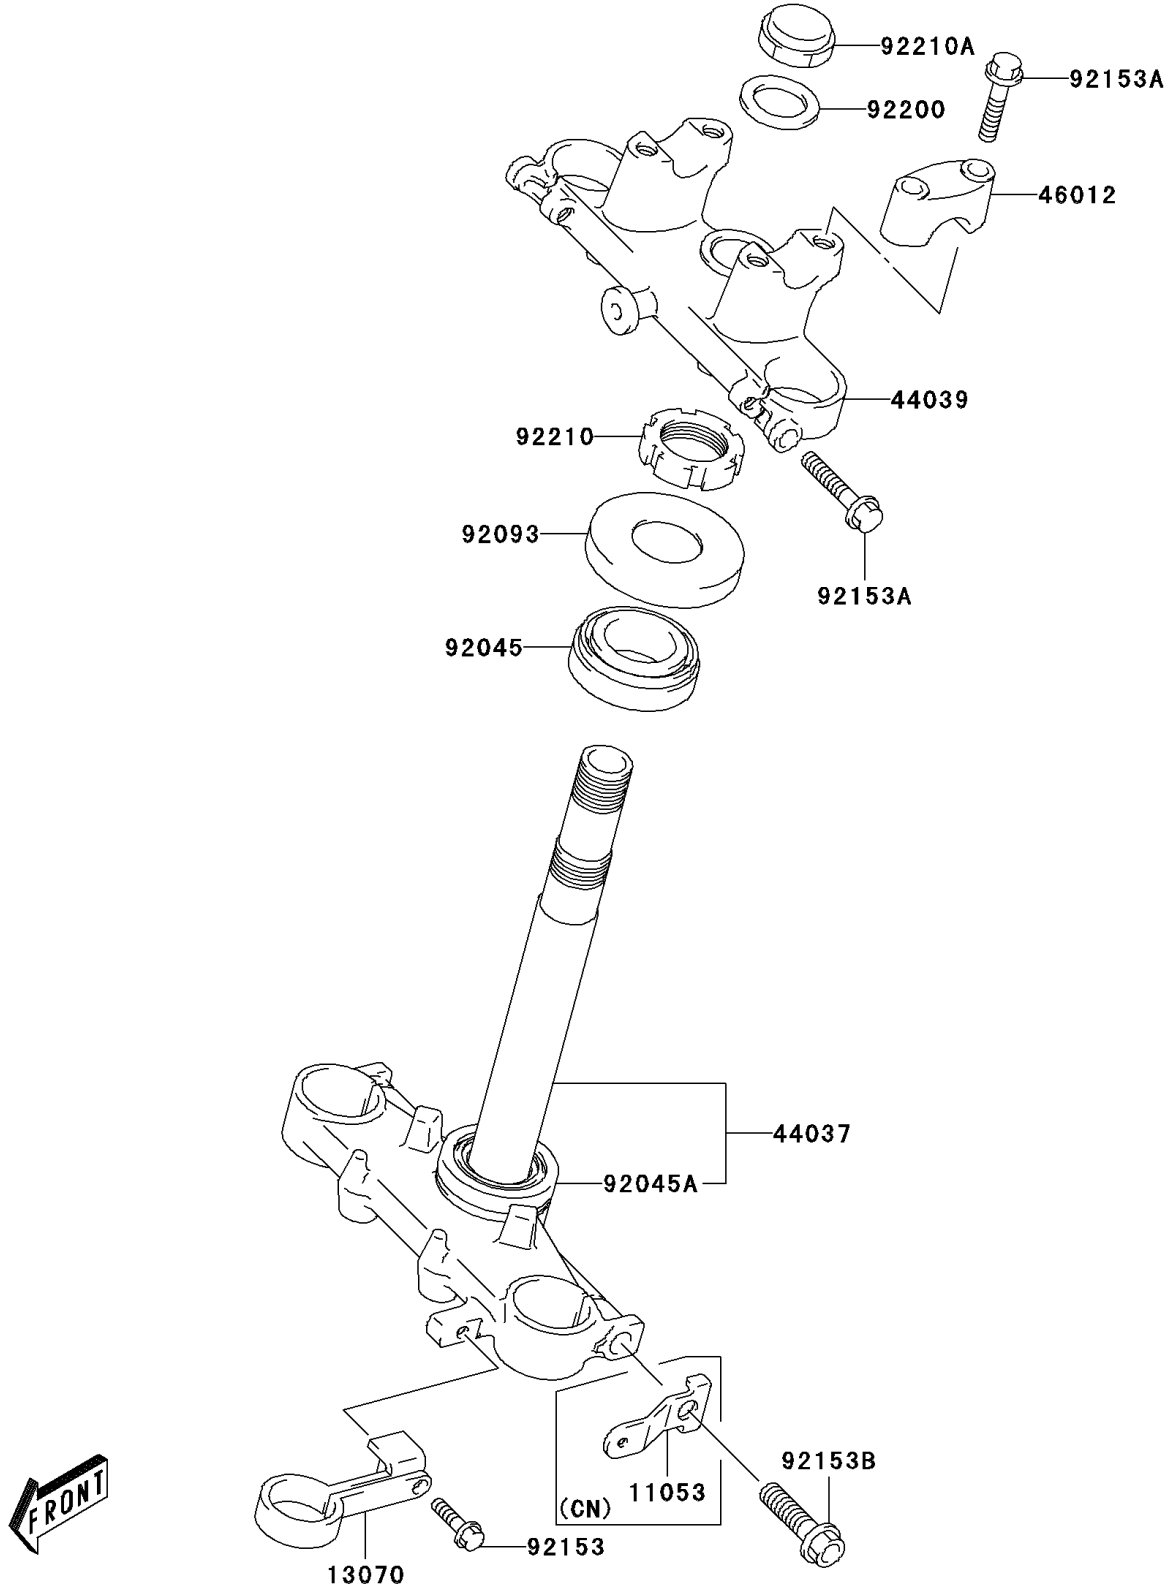

2003 KLX125L PARTS DIAGRAM

Under Bracket

F2350

2003 KLX125L PARTS LIST

Under Bracket

ITEM NAME	PART NUMBER	QUANTITY
GUIDE,FRONT BRAKE HOSE (Ref # 13070)	13070-S007	1
HOLDER-FORK UNDER (Ref # 44037)	44037-S003	1
HOLDER-FORK UPPER (Ref # 44039)	44039-S002	1
HOLDER-HANDLE (Ref # 46012)	46012-S004	2
BEARING-BALL,STEERING,UPP (Ref # 92045)	92045-S032	1
BEARING-BALL,STEERING,LWR (Ref # 92045A)	92045-S033	1
SEAL,STEERING,UPP (Ref # 92093)	92093-S011	1
BOLT (Ref # 92153)	92153-S147	1
BOLT (Ref # 92153A)	92153-S186	6
BOLT (Ref # 92153B)	92153-S187	2
WASHER (Ref # 92200)	92200-S126	1
NUT (Ref # 92210)	92210-S058	1
NUT (Ref # 92210A)	92210-S096	1
BRACKET,FR,RR (Ref # 11053)	11053-S002	2