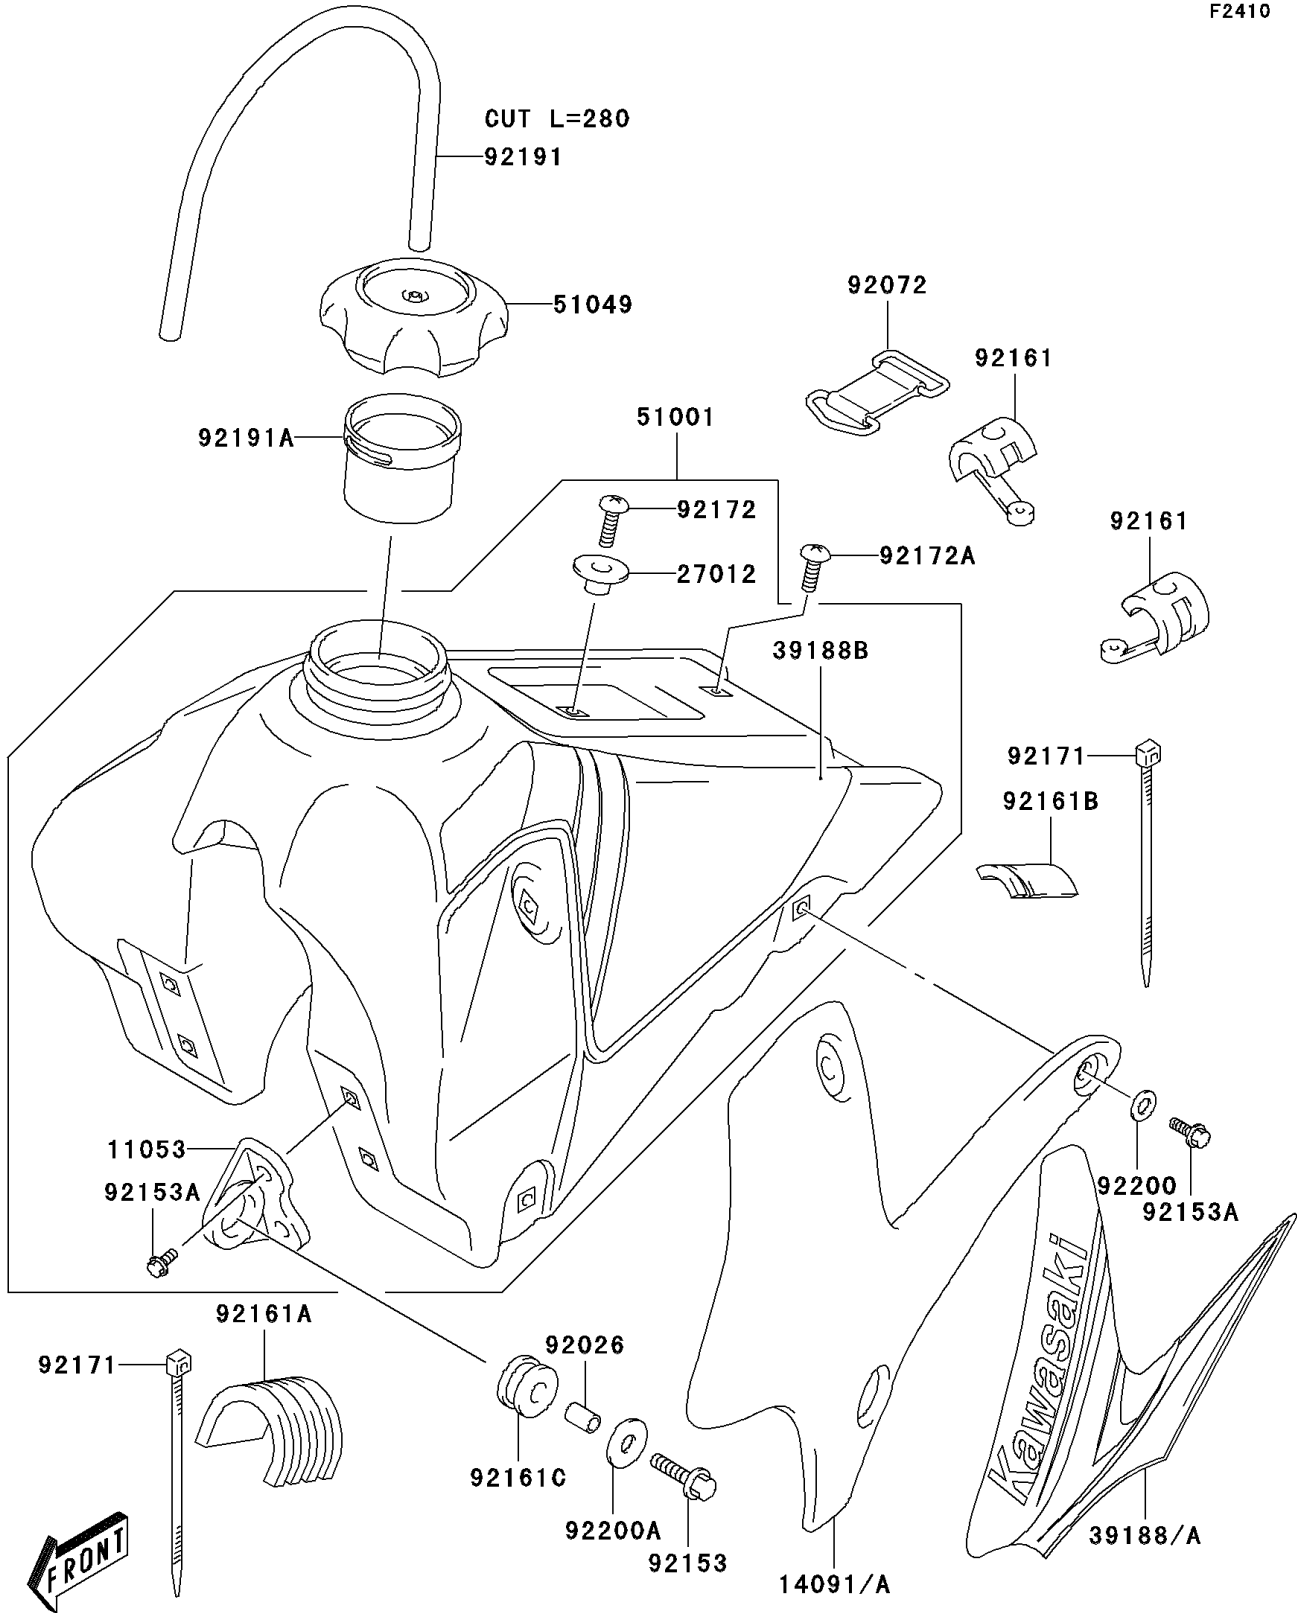

2003 KLX125L PARTS DIAGRAM

Fuel Tank(B1)

F2410

2003 KLX125L PARTS LIST

Fuel Tank(B1)

ITEM NAME	PART NUMBER	QUANTITY
BRACKET,FUEL TANK,FR (Ref # 11053)	11053-S001	2
COVER,FUEL TANK,RH,L.GREEN (Ref # 14091)	14091-S062-535	1
COVER,FUEL TANK,LH,L.GREEN (Ref # 14091A)	14091-S063-535	1
HOOK,SEAT FRONT (Ref # 27012)	27012-S003	1
TAPE,FUEL TANK COVER,RH (Ref # 39188)	39188-S002-537	1
TAPE,FUEL TANK COVER,LH (Ref # 39188A)	39188-S003-537	1
TAPE SET,FUEL TANK (Ref # 39188B)	39188-S005-536	1
TANK-COMP-FUEL,S.BLACK (Ref # 51001)	51001-S004-539	1
CAP-TANK (Ref # 51049)	51049-S004	1
SPACER,FUEL TANK,FR (Ref # 92026)	92026-S049	2
BAND,FUEL TANK,RR (Ref # 92072)	92072-S004	1
BOLT (Ref # 92153)	92153-S003	2
BOLT (Ref # 92153A)	92153-S144	10
DAMPER,FUEL TANK (Ref # 92161)	92161-S062	2
DAMPER,FUEL TANK (Ref # 92161A)	92161-S063	1
DAMPER,FUEL TANK (Ref # 92161B)	92161-S064	1
DAMPER,FUEL TANK (Ref # 92161C)	92161-S065	2
CLAMP,FUEL TANK CUSHION (Ref # 92171)	92171-S056	2
SCREW (Ref # 92172)	92172-S019	1
SCREW (Ref # 92172A)	92172-S055	1
TUBE,FUEL TANK BREATHER (Ref # 92191)	92191-S028	1
TUBE,FUEL TANK FILLER (Ref # 92191A)	92191-S029	1
WASHER (Ref # 92200)	92200-S078	6
WASHER (Ref # 92200A)	92200-S080	2