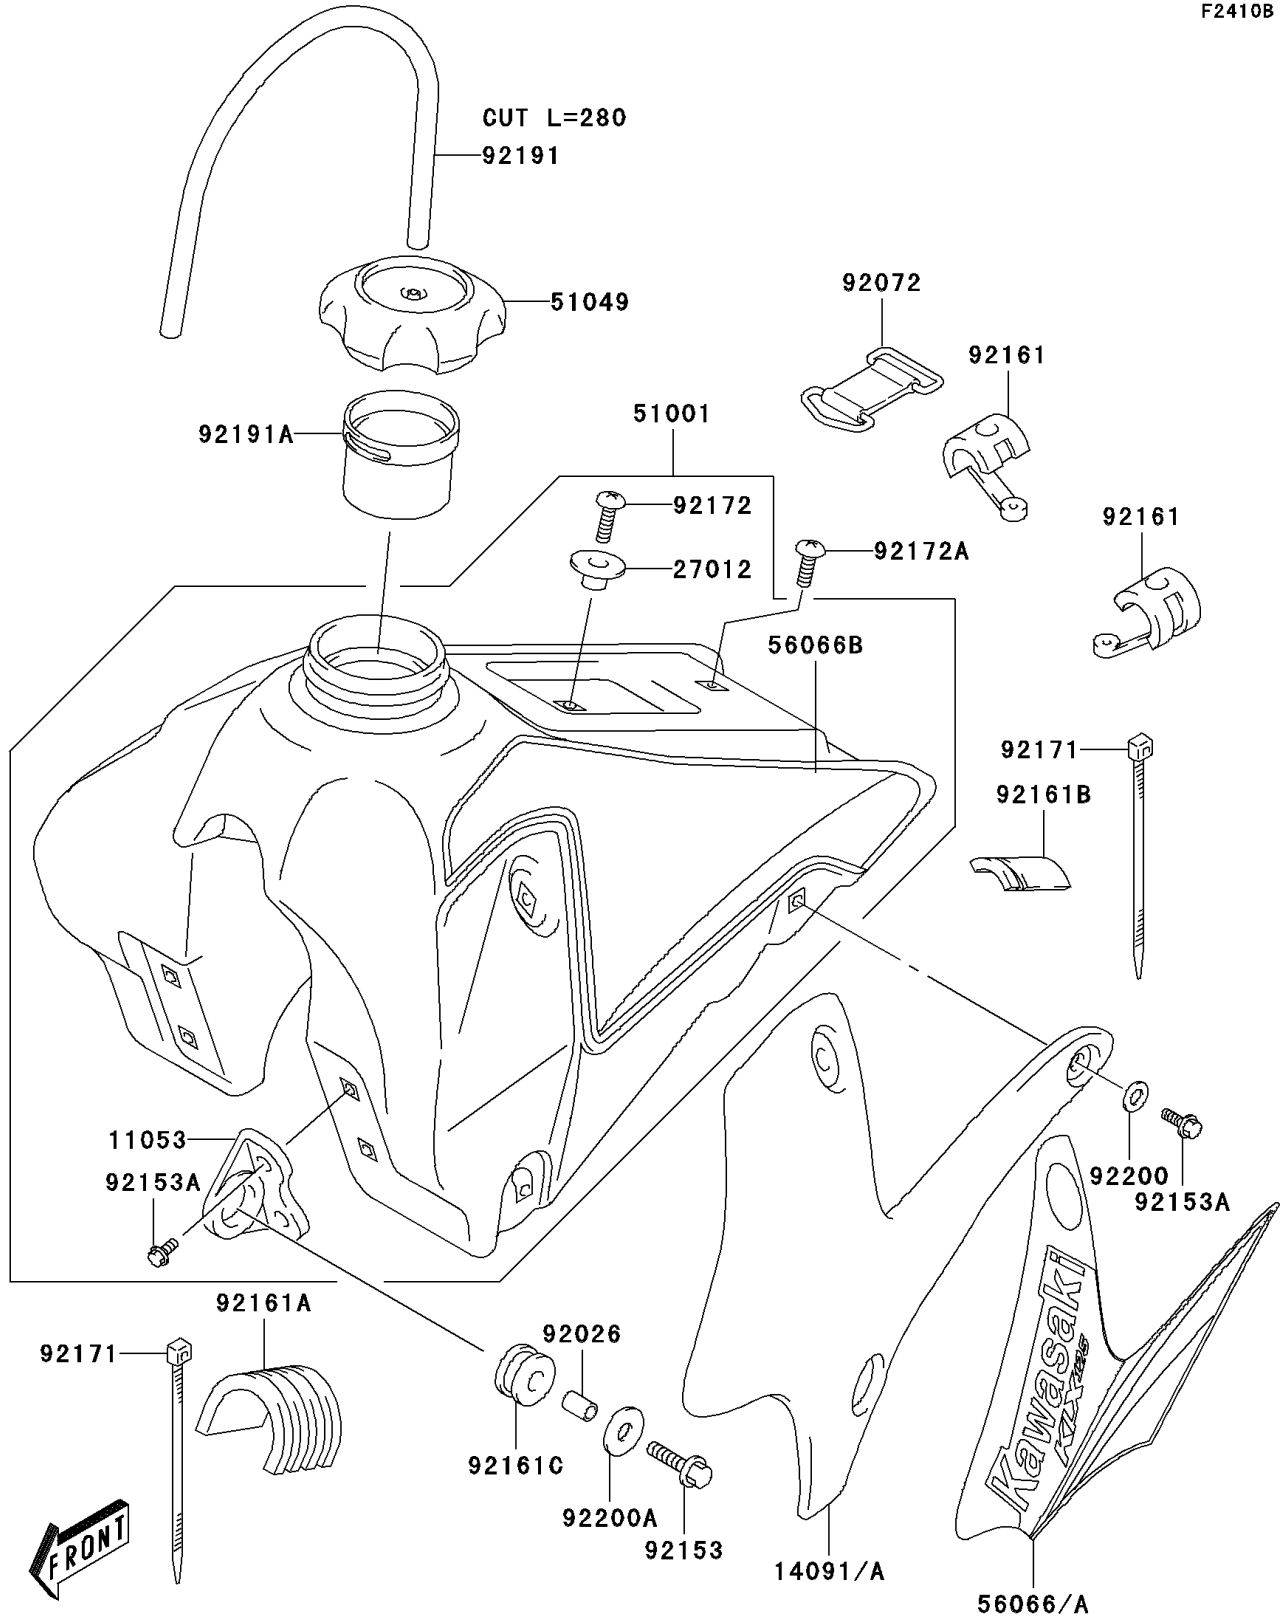

# 2005 KLX125L PARTS DIAGRAM

Fuel Tank(B3)

F2410B

## 2005 KLX125L PARTS LIST

### Fuel Tank(B3)

ITEM NAME	PART NUMBER	QUANTITY
BRACKET,FUEL TANK,FR (Ref # 11053)	11053-S001	2
COVER,FUEL TANK,RH,L.GREEN (Ref # 14091)	14091-S062-908	1
COVER,FUEL TANK,LH,L.GREEN (Ref # 14091A)	14091-S063-908	1
HOOK,SEAT FRONT (Ref # 27012)	27012-S003	1
TANK-COMP-FUEL,BLACK (Ref # 51001)	51001-S024-539	1
CAP-TANK (Ref # 51049)	51049-S004	1
PATTERN,RH,BLK/GLD/GRN/WHT (Ref # 56066)	56066-S048-910	1
PATTERN,LH,BLK/GLD/GRN/WHT (Ref # 56066A)	56066-S049-910	1
PATTERN,SET,TANK,BLACK/GREEN (Ref # 56066B)	56066-S050-913	1
SPACER,FUEL TANK,FR (Ref # 92026)	92026-S049	2
BAND,FUEL TANK,RR (Ref # 92072)	92072-S004	1
BOLT (Ref # 92153)	92153-S003	2
BOLT (Ref # 92153A)	92153-S144	10
DAMPER,FUEL TANK (Ref # 92161)	92161-S062	2
DAMPER,FUEL TANK (Ref # 92161A)	92161-S063	1
DAMPER,FUEL TANK (Ref # 92161B)	92161-S064	1
DAMPER,FUEL TANK (Ref # 92161C)	92161-S065	2
CLAMP,FUEL TANK CUSHION (Ref # 92171)	92171-S056	2
SCREW (Ref # 92172)	92172-S019	1
SCREW (Ref # 92172A)	92172-S055	1
TUBE,FUEL TANK BREATHER (Ref # 92191)	92191-S028	1
TUBE,FUEL TANK FILLER (Ref # 92191A)	92191-S029	1
WASHER (Ref # 92200)	92200-S078	6
WASHER (Ref # 92200A)	92200-S080	2