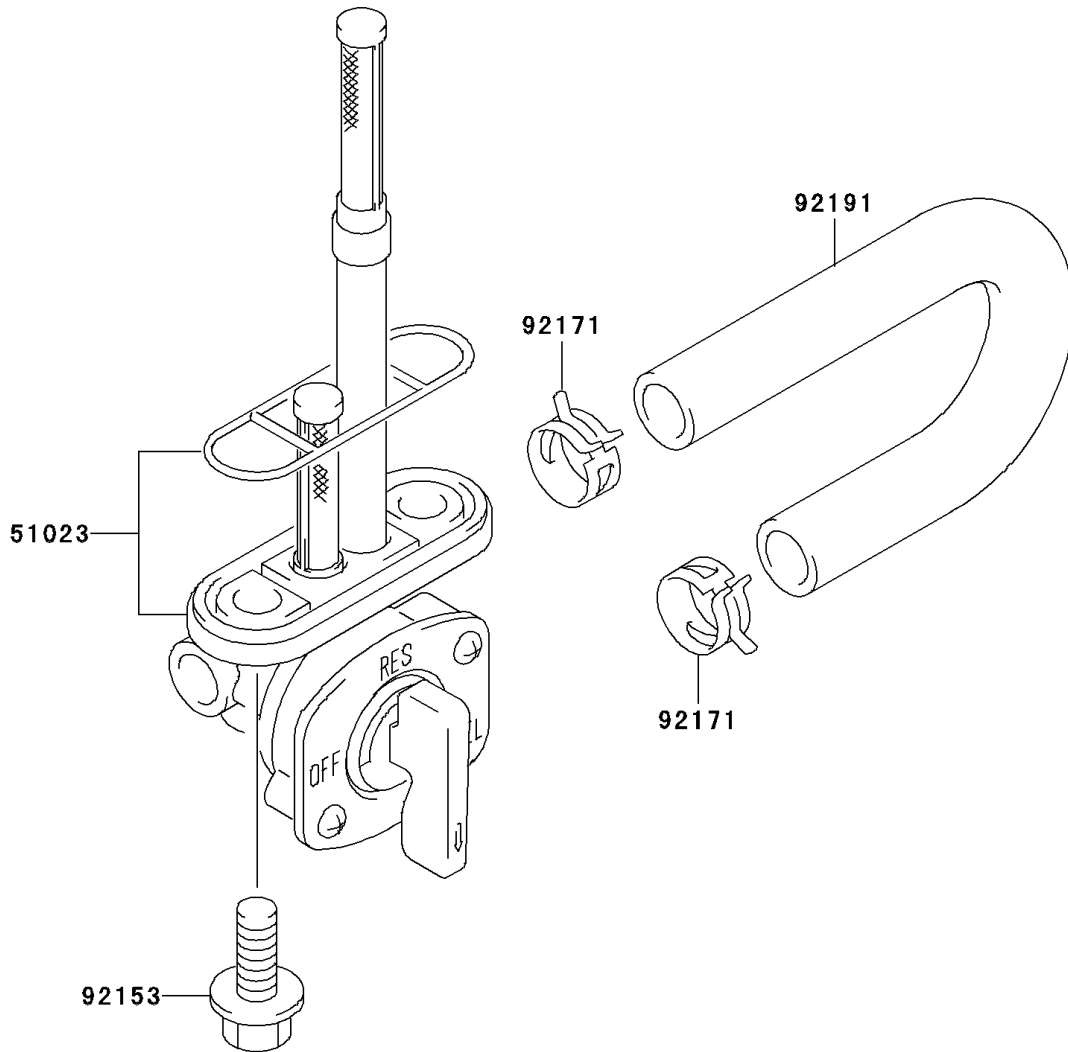

2004 KLX125L PARTS DIAGRAM

Fuel Filter

F2141

2004 KLX125L PARTS LIST

Fuel Filter

ITEM NAME	PART NUMBER	QUANTITY
TAP-ASSY (Ref # 51023)	51023-S003	1
BOLT (Ref # 92153)	92153-S001	2
CLAMP,FUEL HOSE (Ref # 92171)	92171-S003	2
TUBE,FUEL (Ref # 92191)	92191-S034	1