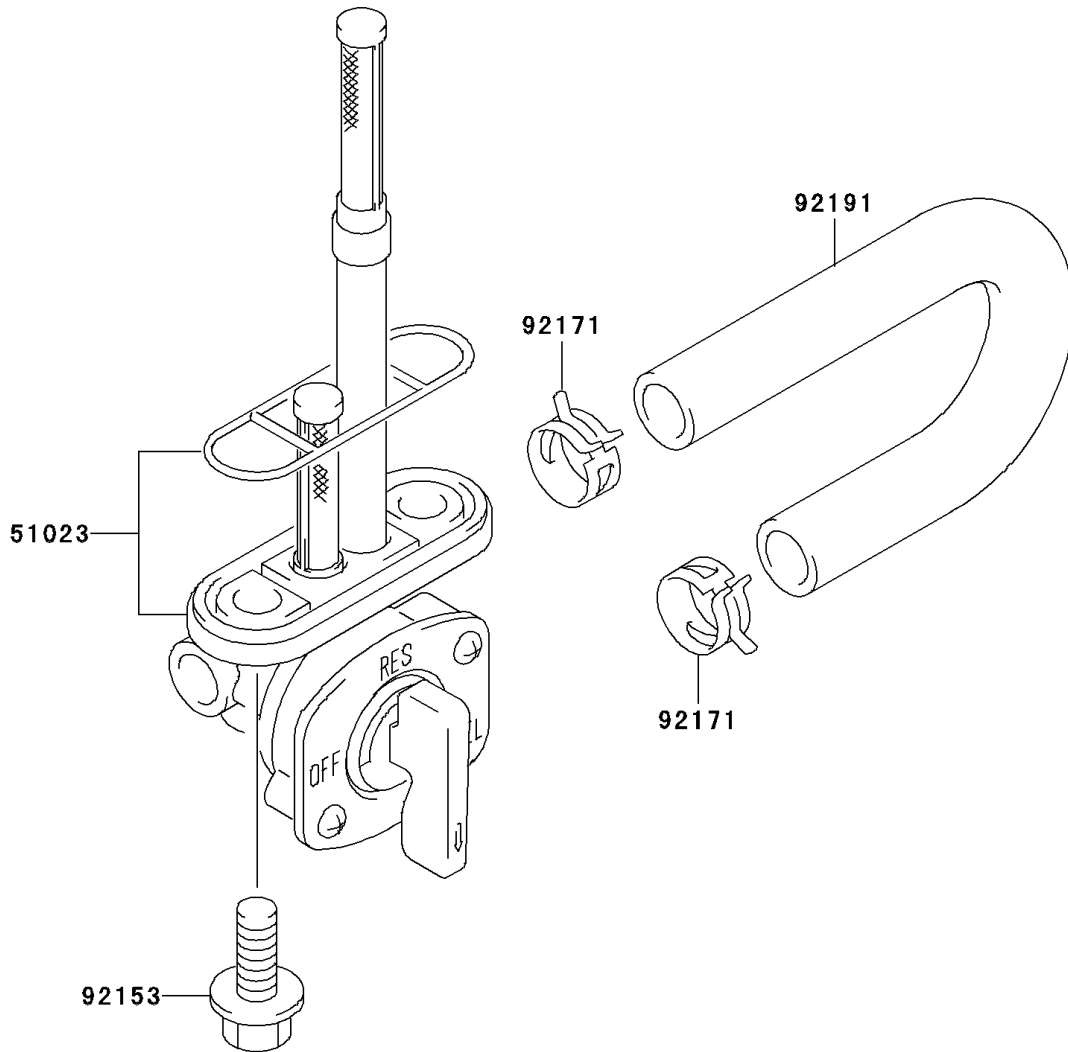

2005 KLX125L PARTS DIAGRAM

Fuel Filter

F2141

2005 KLX125L PARTS LIST

Fuel Filter

ITEM NAME	PART NUMBER	QUANTITY
TAP-ASSY (Ref # 51023)	51023-S003	1
BOLT (Ref # 92153)	92153-S001	2
CLAMP,FUEL HOSE (Ref # 92171)	92171-S003	2
TUBE,FUEL (Ref # 92191)	92191-S034	1