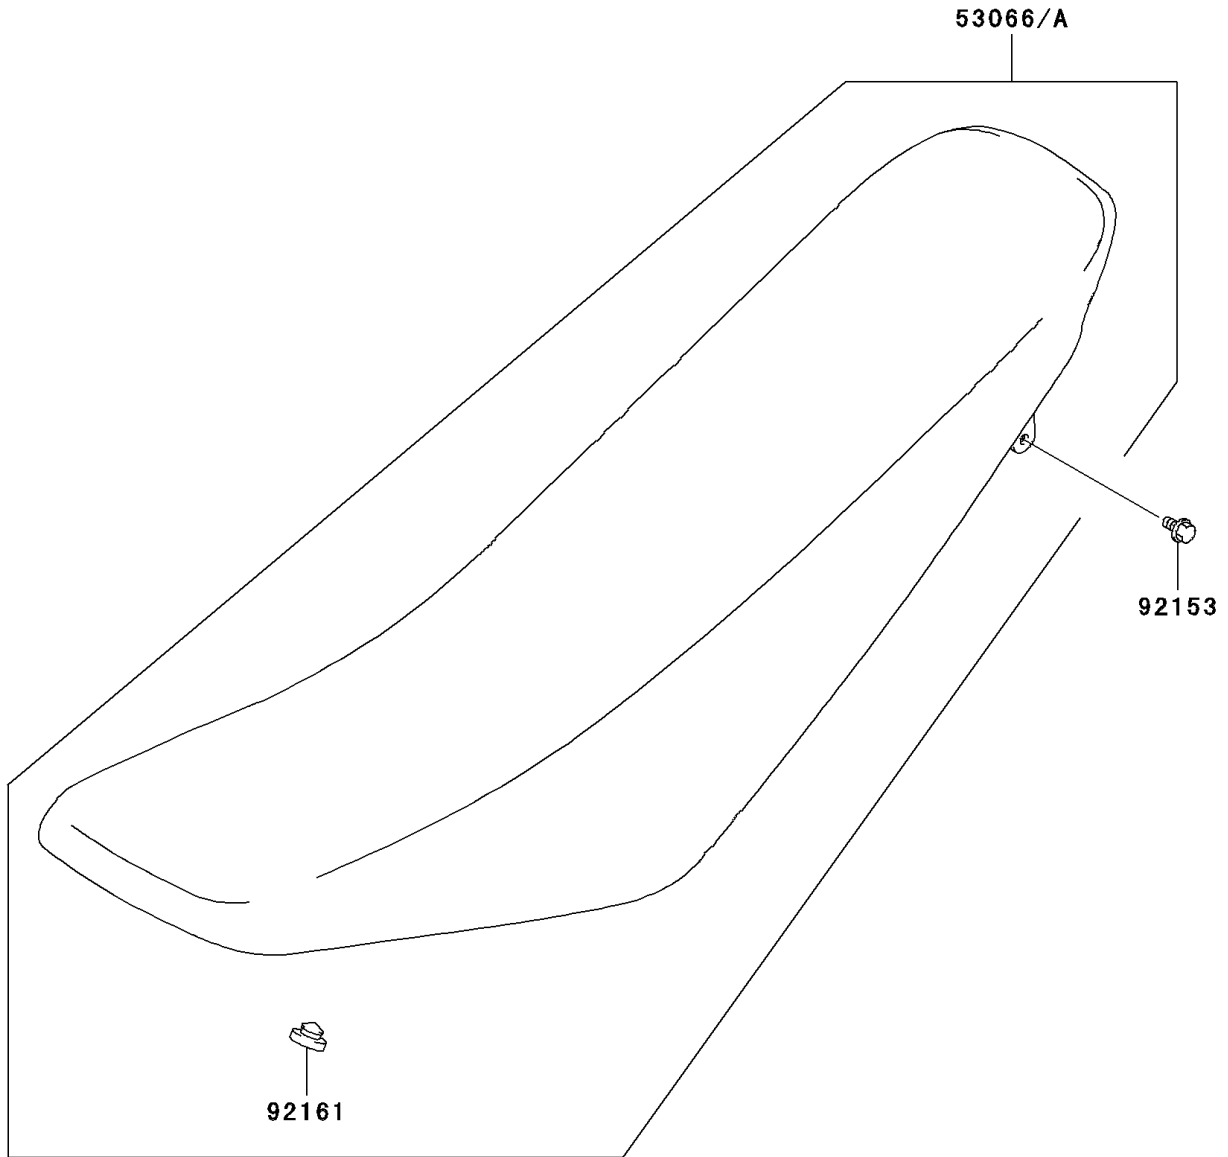

2003 KLX125L PARTS DIAGRAM

Seat

F2510

2003 KLX125L PARTS LIST

Seat

ITEM NAME	PART NUMBER	QUANTITY
SEAT-ASSY,BLACK/WHITE (Ref # 53066)	53066-S003-549	1
BOLT (Ref # 92153)	92153-S010	2
DAMPER,SEAT MOUNT (Ref # 92161)	92161-S060	2