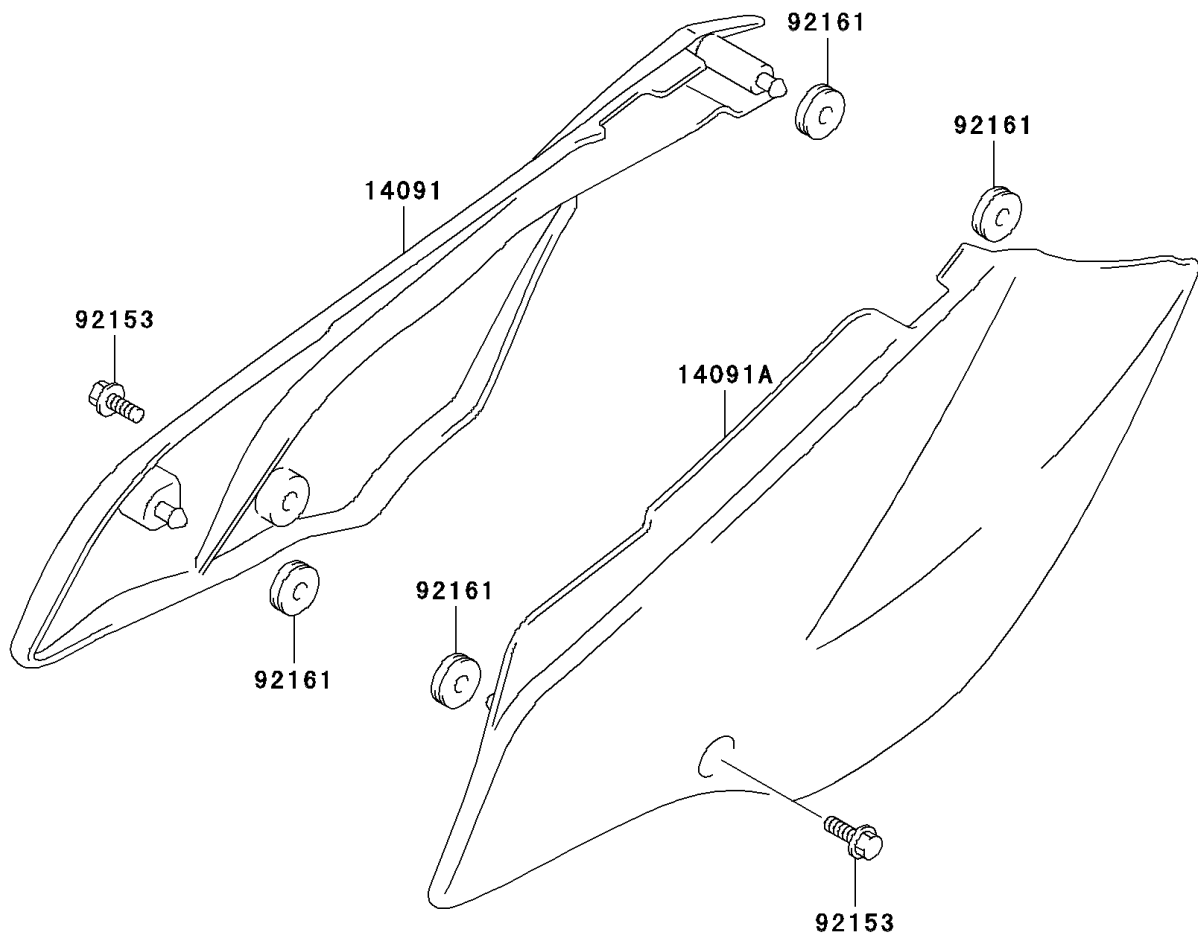

2004 KLX125L PARTS DIAGRAM

Side Covers

F2611

2004 KLX125L PARTS LIST

Side Covers

ITEM NAME	PART NUMBER	QUANTITY
COVER,FRAME,RH,S.WHITE (Ref # 14091)	14091-S060-533	1
COVER,FRAME,LH,S.WHITE (Ref # 14091A)	14091-S061-533	1
BOLT (Ref # 92153)	92153-S161	2
DAMPER,FRAME COVER (Ref # 92161)	92161-S059	4