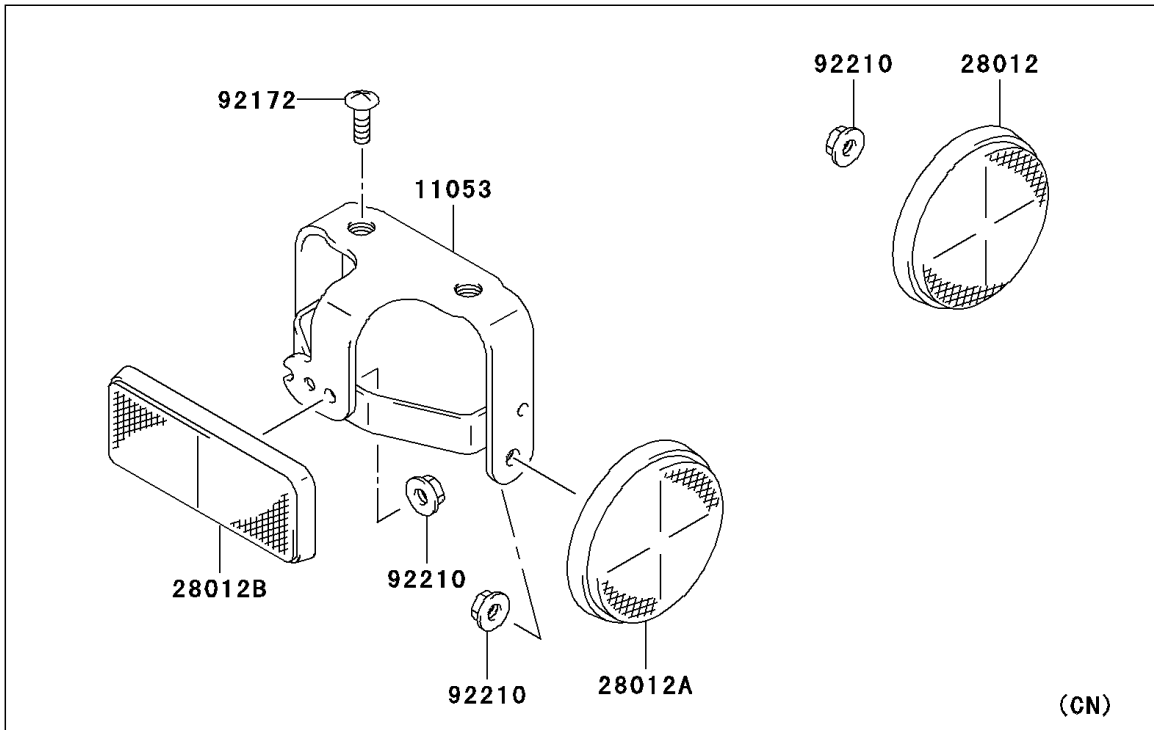

2004 KLX125L PARTS DIAGRAM

Chassis Electrical Equipment

F2760

2004 KLX125L PARTS LIST

Chassis Electrical Equipment

ITEM NAME	PART NUMBER	QUANTITY
HARNESS (Ref # 26030)	26030-S004	1
SWITCH (Ref # 27010)	27010-S018	1
CLAMP,L=165 (Ref # 92171)	92171-S016	2
CLAMP,L=120 (Ref # 92171A)	92171-S035	1
BRACKET,RR (Ref # 11053)	11053-S003	1
REFLECTOR-REFLEX,FR (Ref # 28012)	28012-S001	2
REFLECTOR-REFLEX,RR (Ref # 28012A)	28012-S002	2
REFLECTOR-REFLEX,RR (Ref # 28012B)	28012-S003	1
SCREW (Ref # 92172)	92172-S017	2
NUT (Ref # 92210)	92210-S067	5