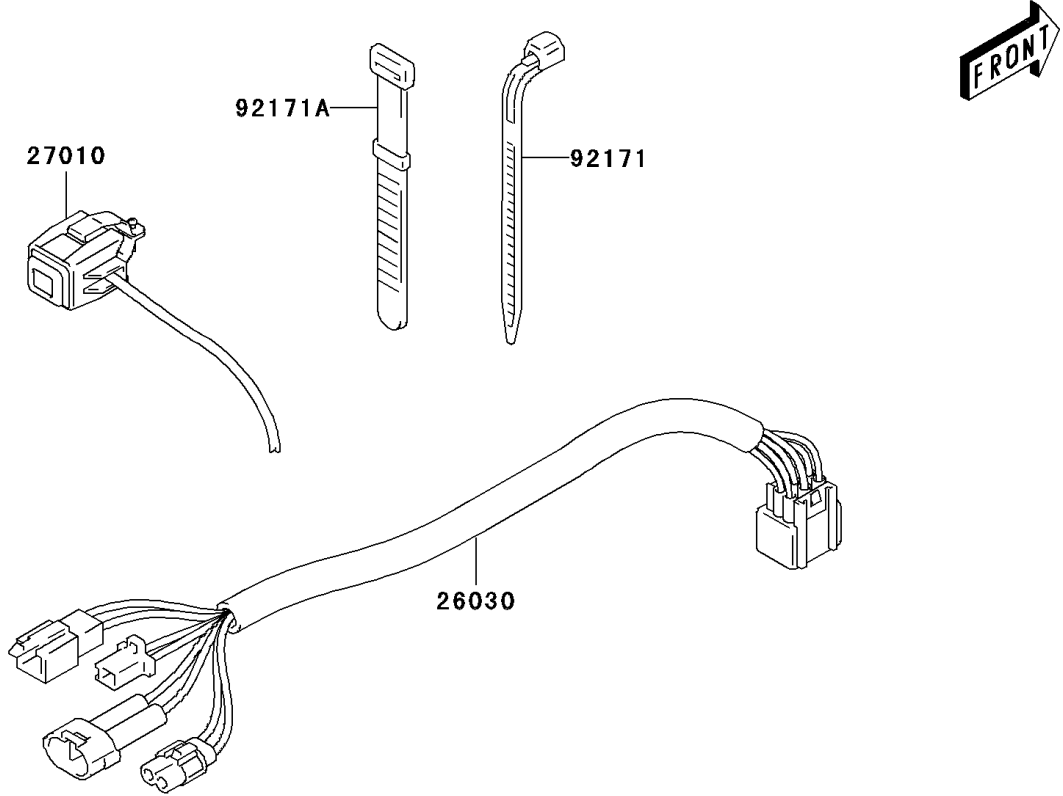

2004 KLX125L PARTS DIAGRAM

Chassis Electrical Equipment

F2760

2004 KLX125L PARTS LIST

Chassis Electrical Equipment

ITEM NAME	PART NUMBER	QUANTITY
HARNESS (Ref # 26030)	26030-S004	1
SWITCH (Ref # 27010)	27010-S018	1
CLAMP,L=165 (Ref # 92171)	92171-S016	2
CLAMP,L=120 (Ref # 92171A)	92171-S035	1
BRACKET,RR (Ref # 11053)	11053-S003	1
REFLECTOR-REFLEX,FR (Ref # 28012)	28012-S001	2
REFLECTOR-REFLEX,RR (Ref # 28012A)	28012-S002	2
REFLECTOR-REFLEX,RR (Ref # 28012B)	28012-S003	1
SCREW (Ref # 92172)	92172-S017	2
NUT (Ref # 92210)	92210-S067	5