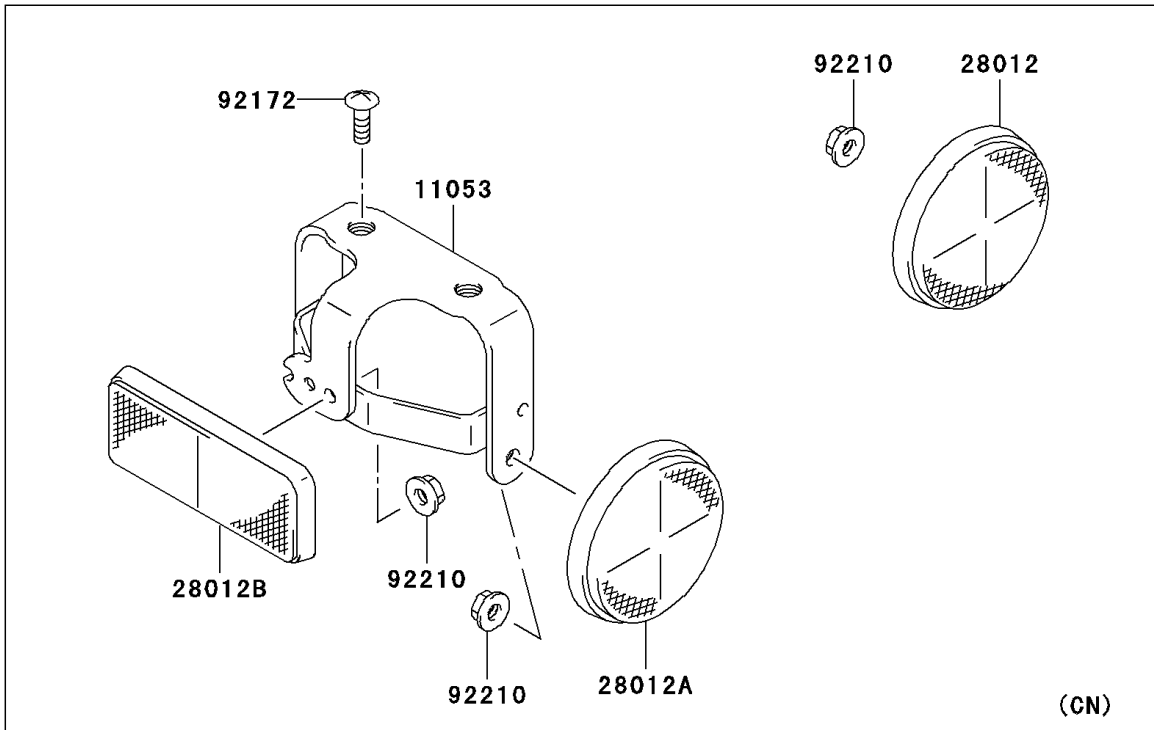

# 2005 KLX125L PARTS DIAGRAM

Chassis Electrical Equipment

F2760

## 2005 KLX125L PARTS LIST

### Chassis Electrical Equipment

ITEM NAME	PART NUMBER	QUANTITY
HARNESS (Ref # 26030)	26030-S004	1
SWITCH (Ref # 27010)	27010-S018	1
CLAMP,L=165 (Ref # 92171)	92171-S016	2
CLAMP,L=120 (Ref # 92171A)	92171-S035	1
BRACKET,RR (Ref # 11053)	11053-S003	1
REFLECTOR-REFLEX,FR (Ref # 28012)	28012-S001	2
REFLECTOR-REFLEX,RR (Ref # 28012A)	28012-S002	2
REFLECTOR-REFLEX,RR (Ref # 28012B)	28012-S003	1
SCREW (Ref # 92172)	92172-S017	2
NUT (Ref # 92210)	92210-S067	5