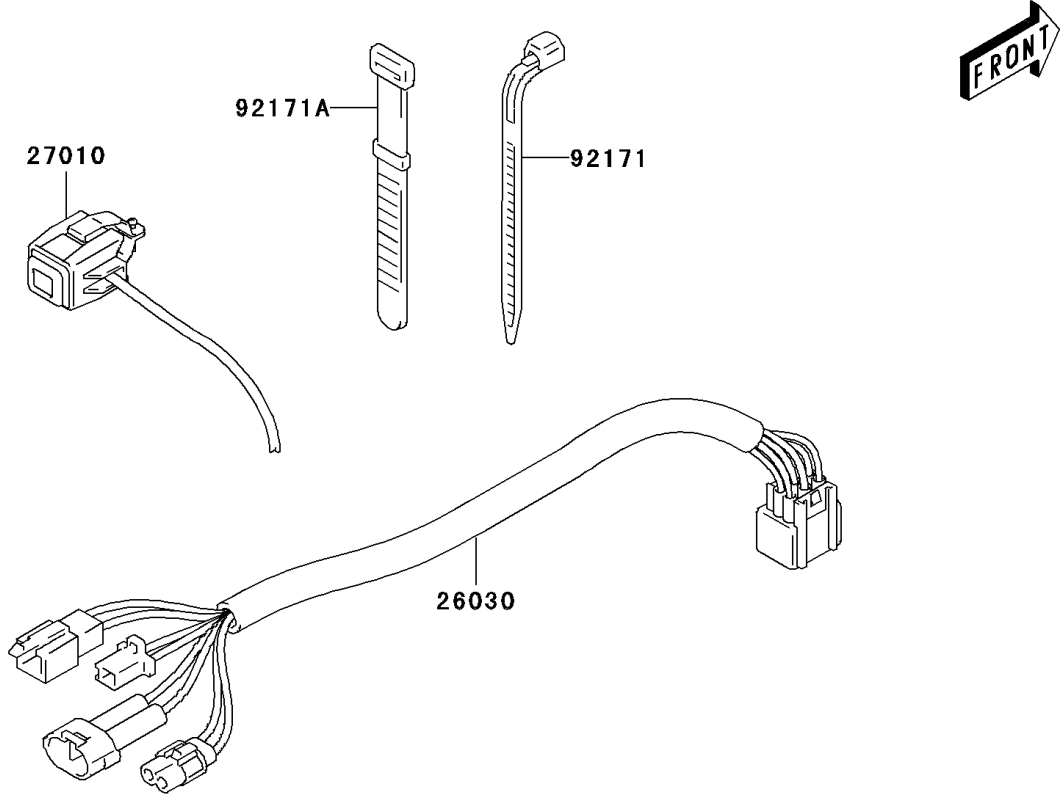

# 2005 KLX125L PARTS DIAGRAM

Chassis Electrical Equipment

F2760

## 2005 KLX125L PARTS LIST

### Chassis Electrical Equipment

ITEM NAME	PART NUMBER	QUANTITY
HARNESS (Ref # 26030)	26030-S004	1
SWITCH (Ref # 27010)	27010-S018	1
CLAMP,L=165 (Ref # 92171)	92171-S016	2
CLAMP,L=120 (Ref # 92171A)	92171-S035	1
BRACKET,RR (Ref # 11053)	11053-S003	1
REFLECTOR-REFLEX,FR (Ref # 28012)	28012-S001	2
REFLECTOR-REFLEX,RR (Ref # 28012A)	28012-S002	2
REFLECTOR-REFLEX,RR (Ref # 28012B)	28012-S003	1
SCREW (Ref # 92172)	92172-S017	2
NUT (Ref # 92210)	92210-S067	5