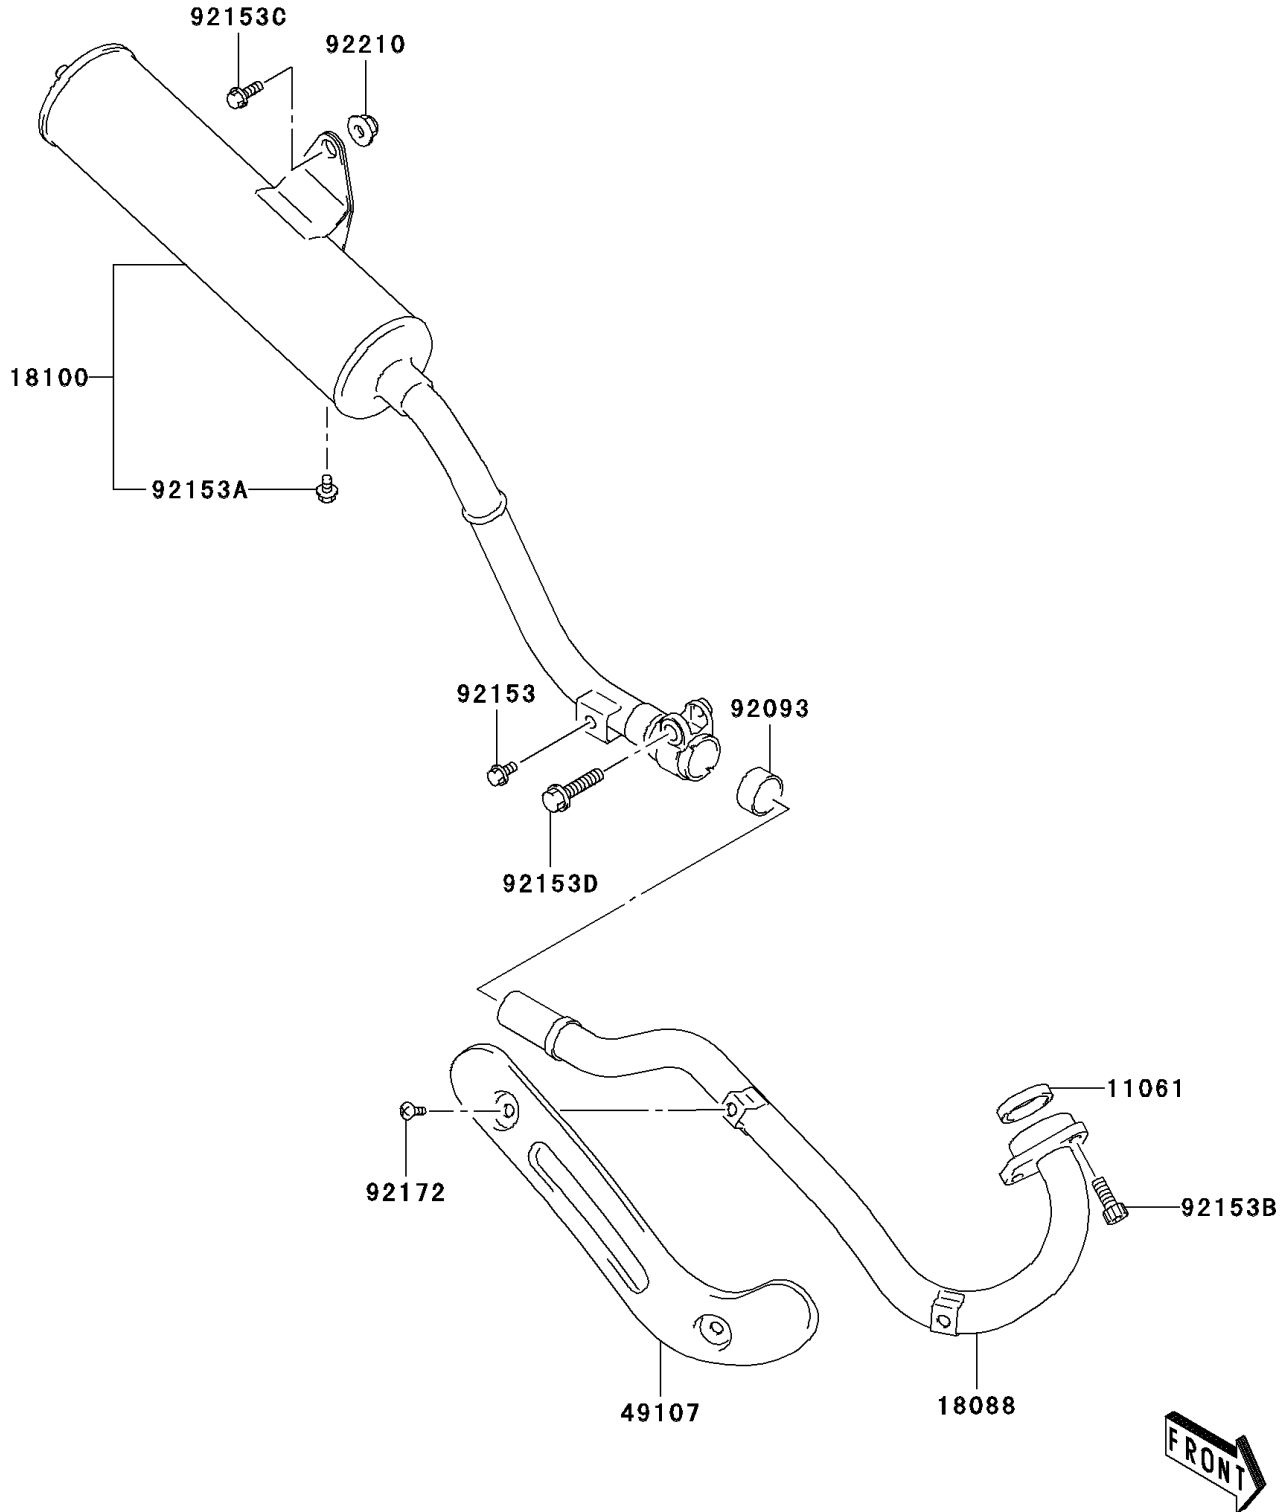

2006 KLX125L PARTS DIAGRAM

Muffler(s)

E1140

2006 KLX125L PARTS LIST

Muffler(s)

ITEM NAME	PART NUMBER	QUANTITY
GASKET,EXHAUST PIPE (Ref # 11061)	11061-S028	1
PIPE-EXHAUST (Ref # 18088)	18088-S003	1
BODY-ASSY-MUFFLER (Ref # 18100)	18100-S002	1
COVER-EXHAUST PIPE (Ref # 49107)	49107-S010	1
SEAL (Ref # 92093)	92093-S007	1
BOLT (Ref # 92153)	92153-S015	1
BOLT (Ref # 92153A)	92153-S017	1
BOLT (Ref # 92153B)	92153-S134	2
BOLT,8X23 (Ref # 92153C)	92153-S149	1
BOLT (Ref # 92153D)	92153-S372	1
SCREW,6X10 (Ref # 92172)	92172-S094	2
NUT (Ref # 92210)	92210-S029	1