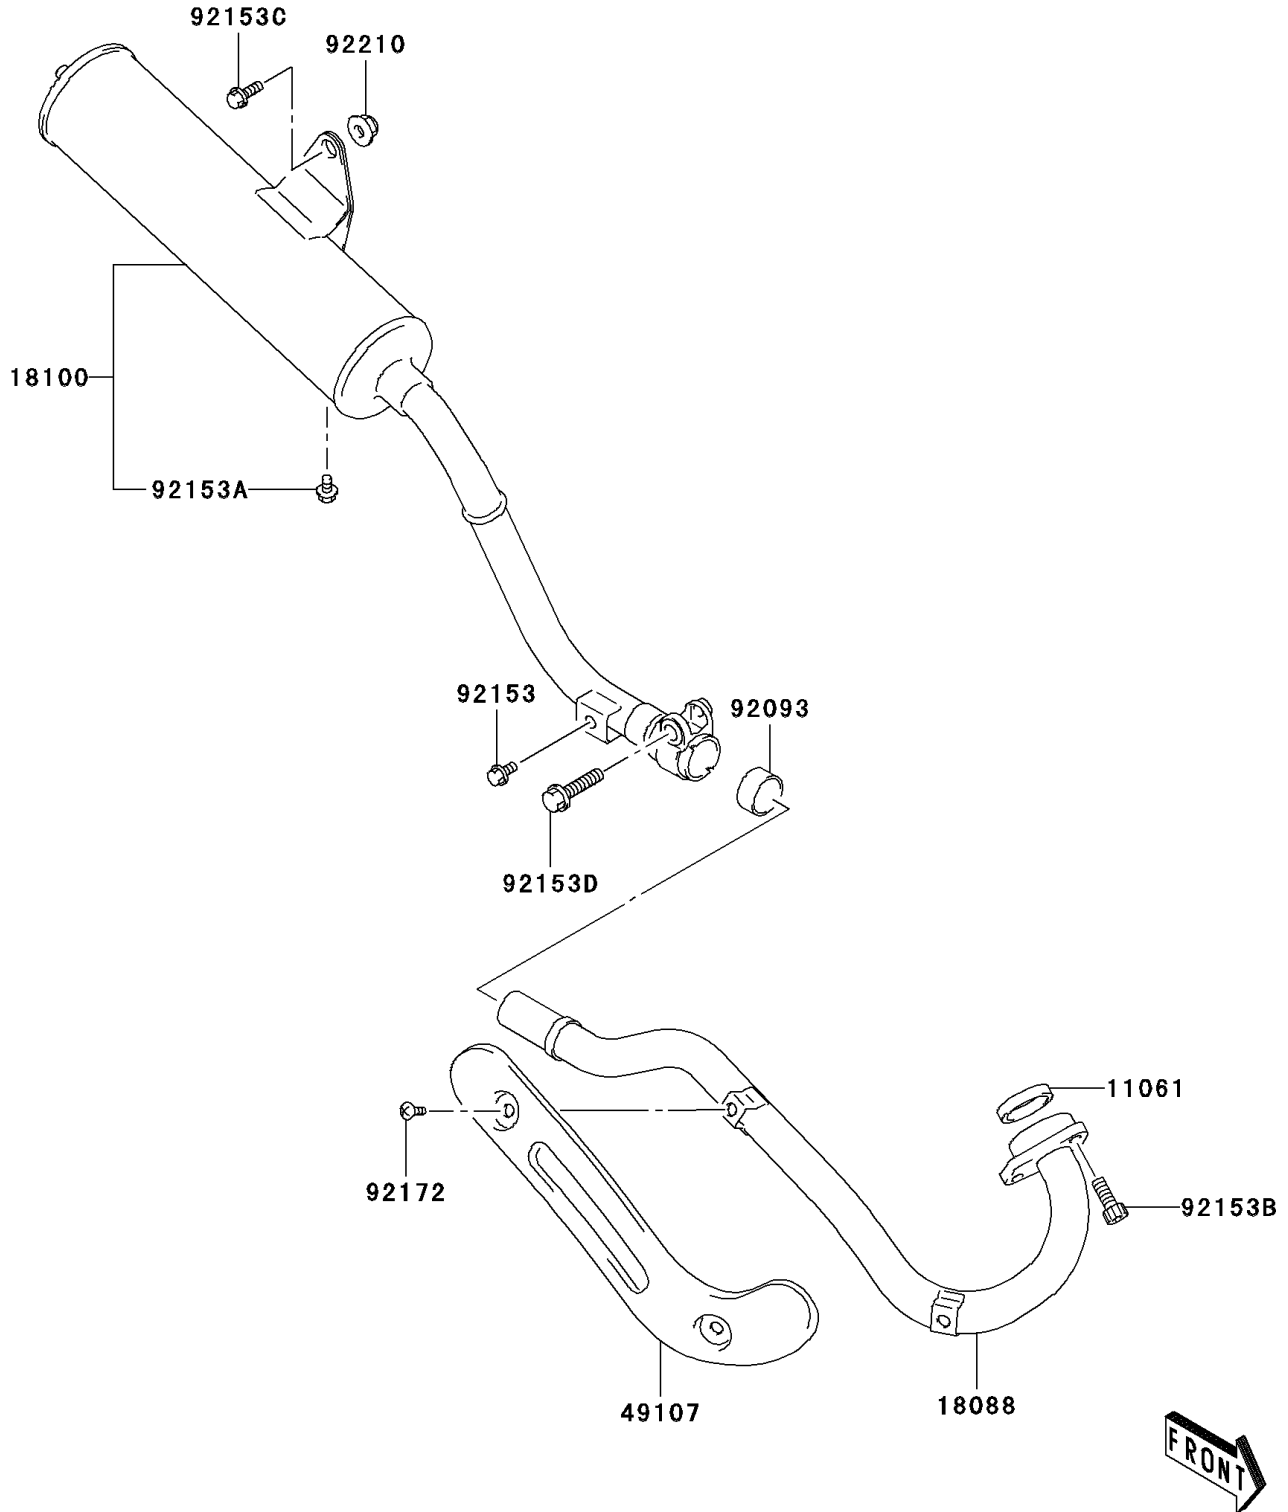

2006 KLX125L PARTS DIAGRAM

Muffler(s)

E1140

2006 KLX125L PARTS LIST

Muffler(s)

| ITEM NAME | PART NUMBER | QUANTITY |
|-----------------------------------|-------------|----------|
| GASKET,EXHAUST PIPE (Ref # 11061) | 11061-S028 | 1 |
| PIPE-EXHAUST (Ref # 18088) | 18088-S003 | 1 |
| BODY-ASSY-MUFFLER (Ref # 18100) | 18100-S002 | 1 |
| COVER-EXHAUST PIPE (Ref # 49107) | 49107-S010 | 1 |
| SEAL (Ref # 92093) | 92093-S007 | 1 |
| BOLT (Ref # 92153) | 92153-S015 | 1 |
| BOLT (Ref # 92153A) | 92153-S017 | 1 |
| BOLT (Ref # 92153B) | 92153-S134 | 2 |
| BOLT,8X23 (Ref # 92153C) | 92153-S149 | 1 |
| BOLT (Ref # 92153D) | 92153-S372 | 1 |
| SCREW,6X10 (Ref # 92172) | 92172-S094 | 2 |
| NUT (Ref # 92210) | 92210-S029 | 1 |