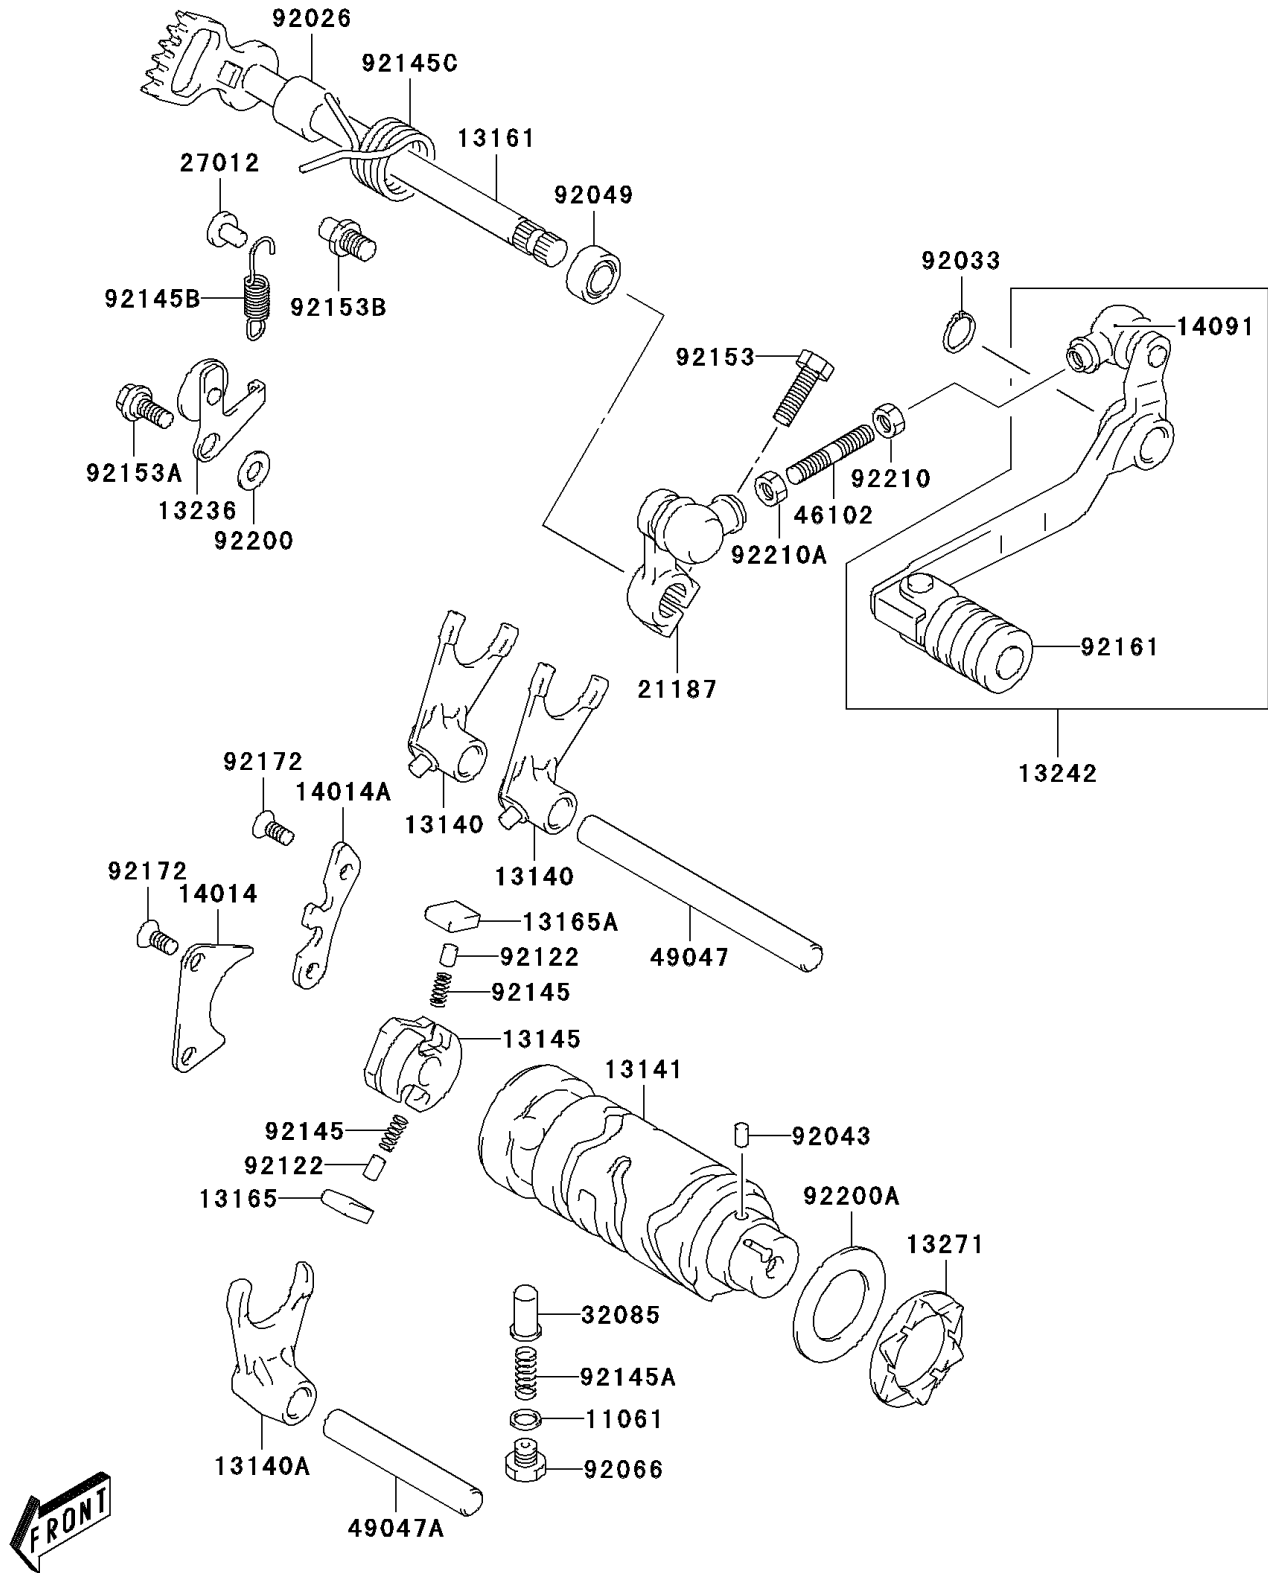

# 2006 KLX125L PARTS DIAGRAM

Gear Change Drum/Shift Fork(s)

E1362

## 2006 KLX125L PARTS LIST

### Gear Change Drum/Shift Fork(s)

ITEM NAME	PART NUMBER	QUANTITY
GASKET,13.8X18.8X0.4 (Ref # 11061)	11061-S006	1
FORK-SHIFT (Ref # 13140)	13140-S003	2
FORK-SHIFT (Ref # 13140A)	13140-S004	1
DRUM-CHANGE (Ref # 13141)	13141-S003	1
CAM-CHANGE DRUM (Ref # 13145)	13145-S002	1
LEVER-COMP-CHANGE SHAFT (Ref # 13161)	13161-S002	1
PAWL (Ref # 13165)	13165-S003	1
PAWL (Ref # 13165A)	13165-S004	1
LEVER-COMP (Ref # 13236)	13236-S002	1
LEVER-ASSY-CHANGE (Ref # 13242)	13242-S001	1
PLATE,GEAR SHIFT CAM (Ref # 13271)	13271-S021	1
PLATE-POSITION (Ref # 14014)	14014-S002	1
PLATE-POSITION (Ref # 14014A)	14014-S003	1
COVER (Ref # 14091)	14091-S064	1
ARM-ASSY (Ref # 21187)	21187-S005	1
HOOK (Ref # 27012)	27012-S002	1
STOPPER,SHIFT CAM (Ref # 32085)	32085-S004	1
ROD,GEAR SHIFT LINK (Ref # 46102)	46102-S003	1
ROD-SHIFT,L=109 (Ref # 49047)	49047-S001	1
ROD-SHIFT (Ref # 49047A)	49047-S002	1
SPACER,12X20X15.3 (Ref # 92026)	92026-S037	1
RING-SNAP (Ref # 92033)	92033-S023	1
PIN (Ref # 92043)	92043-S020	1
SEAL-OIL,12X22X9 (Ref # 92049)	92049-S020	1
PLUG (Ref # 92066)	92066-S016	1
ROLLER,5X8 (Ref # 92122)	92122-S005	2
SPRING (Ref # 92145)	92145-S037	2
SPRING (Ref # 92145A)	92145-S039	1
SPRING (Ref # 92145B)	92145-S043	1

### Gear Change Drum/Shift Fork(s)

ITEM NAME	PART NUMBER	QUANTITY
SPRING (Ref # 92145C)	92145-S044	1
BOLT (Ref # 92153)	92153-S127	1
BOLT,6X14.6 (Ref # 92153A)	92153-S136	1
BOLT (Ref # 92153B)	92153-S139	1
DAMPER,GEAR SHIFT PEDAL (Ref # 92161)	92161-S057	1
SCREW (Ref # 92172)	92172-S112	4
WASHER (Ref # 92200)	92200-S051	1
WASHER,25X40X1.0 (Ref # 92200A)	92200-S064	1
NUT (Ref # 92210)	92210-S093	1
NUT (Ref # 92210A)	92210-S095	1