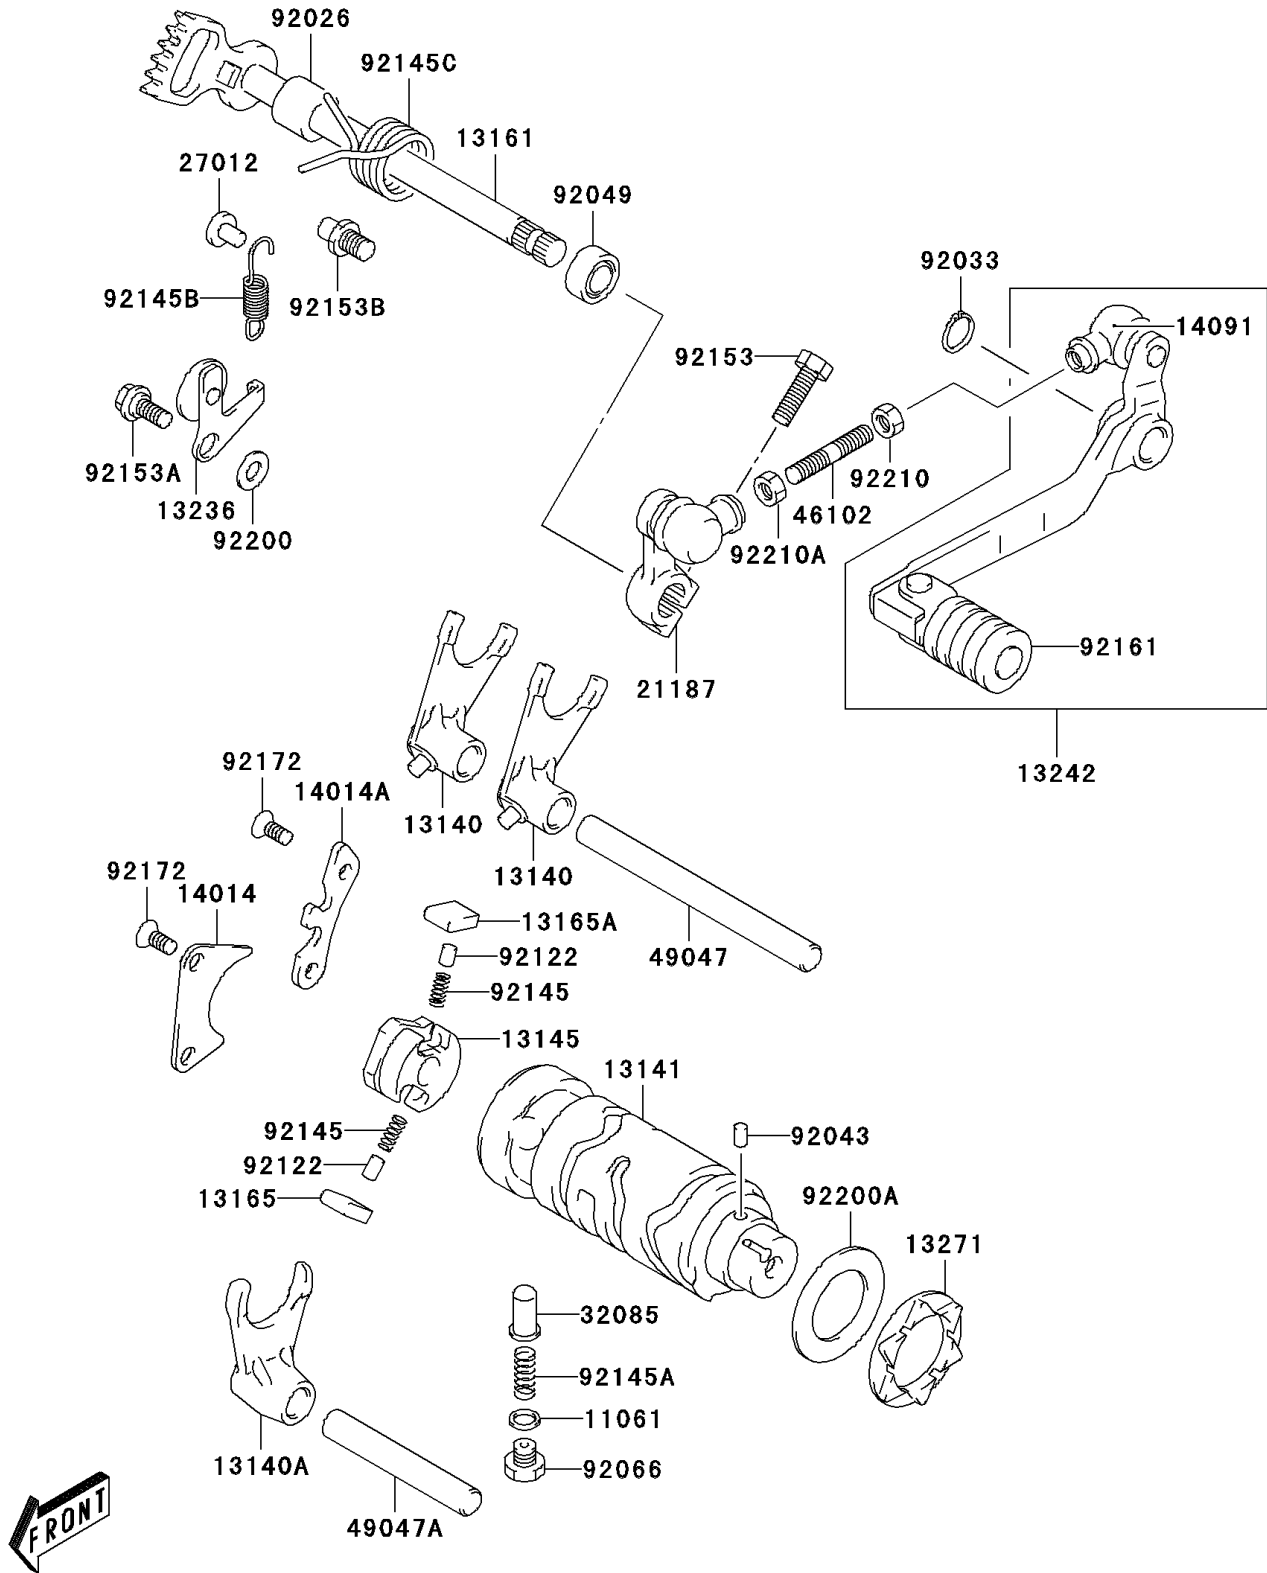

# 2006 KLX125L PARTS DIAGRAM

Gear Change Drum/Shift Fork(s)

E1362

## 2006 KLX125L PARTS LIST

### Gear Change Drum/Shift Fork(s)

ITEM NAME	PART NUMBER	QUANTITY
GASKET,13.8X18.8X0.4 (Ref # 11061)	11061-S006	1
FORK-SHIFT (Ref # 13140)	13140-S003	2
FORK-SHIFT (Ref # 13140A)	13140-S004	1
DRUM-CHANGE (Ref # 13141)	13141-S003	1
CAM-CHANGE DRUM (Ref # 13145)	13145-S002	1
LEVER-COMP-CHANGE SHAFT (Ref # 13161)	13161-S002	1
PAWL (Ref # 13165)	13165-S003	1
PAWL (Ref # 13165A)	13165-S004	1
LEVER-COMP (Ref # 13236)	13236-S002	1
LEVER-ASSY-CHANGE (Ref # 13242)	13242-S001	1
PLATE,GEAR SHIFT CAM (Ref # 13271)	13271-S021	1
PLATE-POSITION (Ref # 14014)	14014-S002	1
PLATE-POSITION (Ref # 14014A)	14014-S003	1
COVER (Ref # 14091)	14091-S064	1
ARM-ASSY (Ref # 21187)	21187-S005	1
HOOK (Ref # 27012)	27012-S002	1
STOPPER,SHIFT CAM (Ref # 32085)	32085-S004	1
ROD,GEAR SHIFT LINK (Ref # 46102)	46102-S003	1
ROD-SHIFT,L=109 (Ref # 49047)	49047-S001	1
ROD-SHIFT (Ref # 49047A)	49047-S002	1
SPACER,12X20X15.3 (Ref # 92026)	92026-S037	1
RING-SNAP (Ref # 92033)	92033-S023	1
PIN (Ref # 92043)	92043-S020	1
SEAL-OIL,12X22X9 (Ref # 92049)	92049-S020	1
PLUG (Ref # 92066)	92066-S016	1
ROLLER,5X8 (Ref # 92122)	92122-S005	2
SPRING (Ref # 92145)	92145-S037	2
SPRING (Ref # 92145A)	92145-S039	1
SPRING (Ref # 92145B)	92145-S043	1

### Gear Change Drum/Shift Fork(s)

ITEM NAME	PART NUMBER	QUANTITY
SPRING (Ref # 92145C)	92145-S044	1
BOLT (Ref # 92153)	92153-S127	1
BOLT,6X14.6 (Ref # 92153A)	92153-S136	1
BOLT (Ref # 92153B)	92153-S139	1
DAMPER,GEAR SHIFT PEDAL (Ref # 92161)	92161-S057	1
SCREW (Ref # 92172)	92172-S112	4
WASHER (Ref # 92200)	92200-S051	1
WASHER,25X40X1.0 (Ref # 92200A)	92200-S064	1
NUT (Ref # 92210)	92210-S093	1
NUT (Ref # 92210A)	92210-S095	1