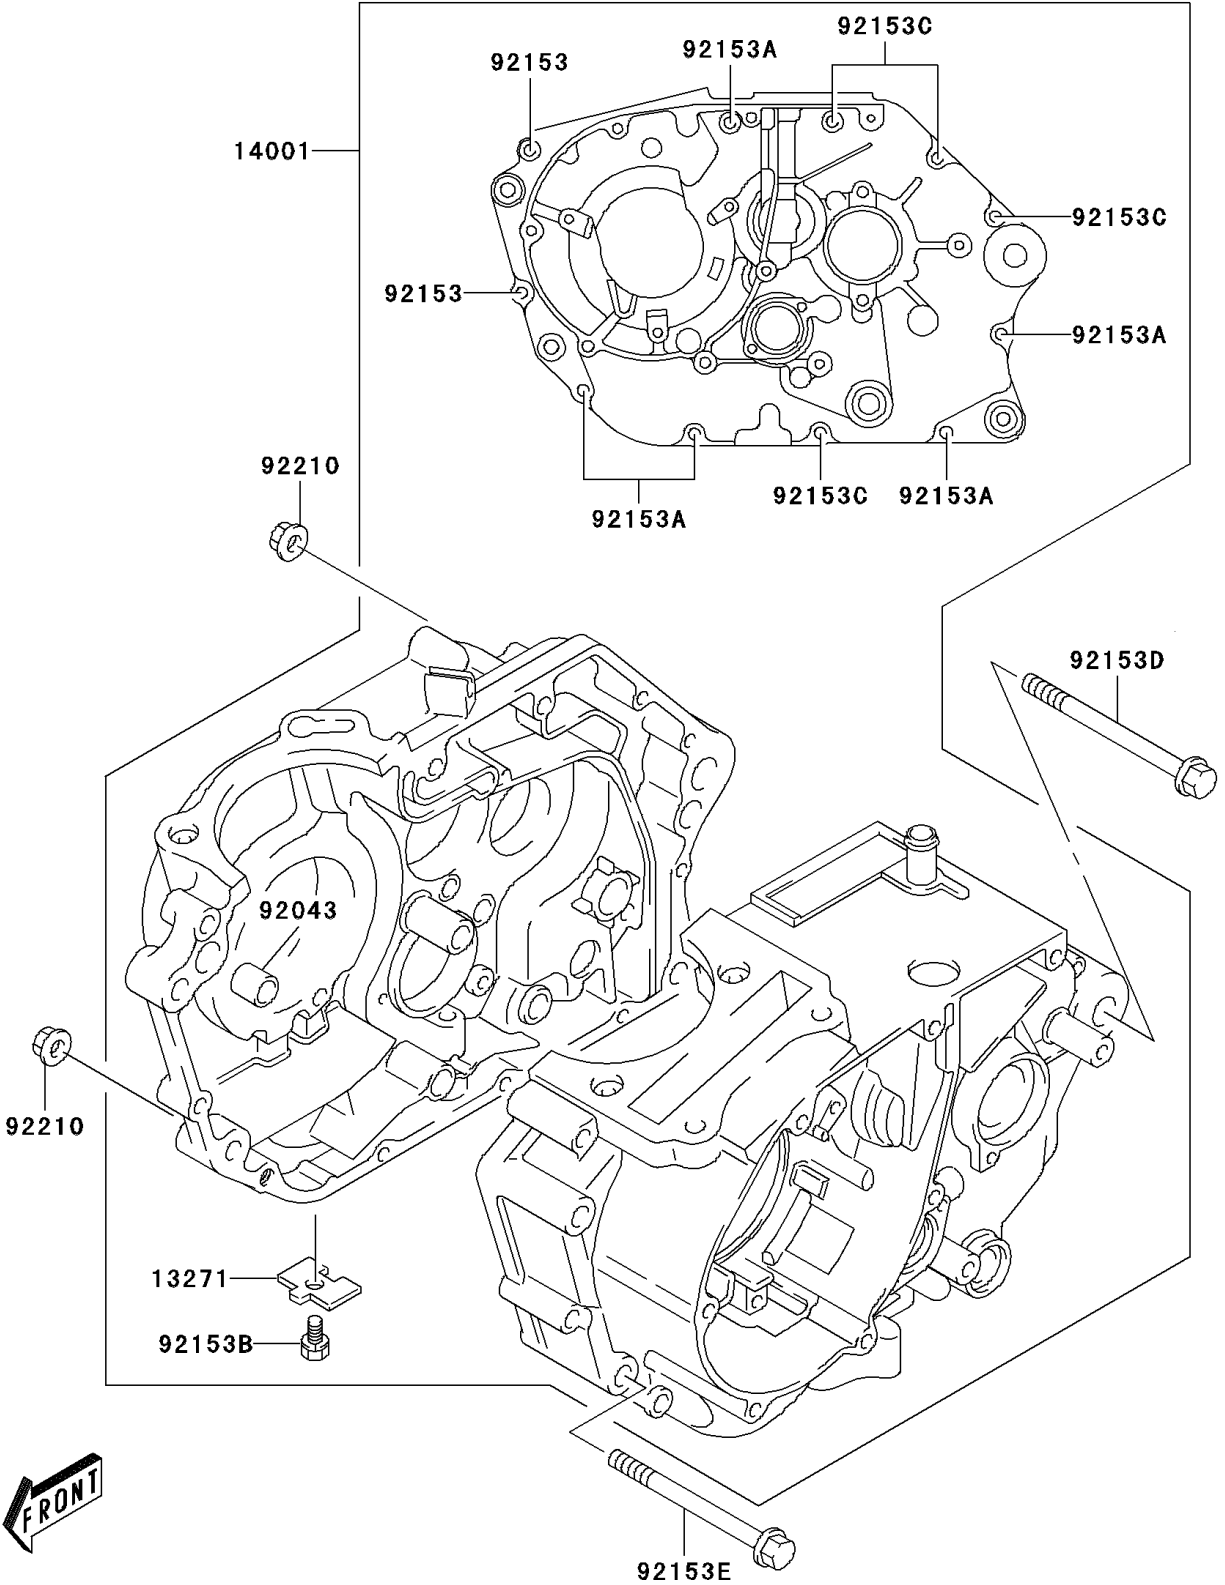

2006 KLX125L PARTS DIAGRAM

Crankcase

E1411

2006 KLX125L PARTS LIST

Crankcase

ITEM NAME	PART NUMBER	QUANTITY
PLATE,OIL GALLERY PLUG (Ref # 13271)	13271-S017	1
SET-CRANKCASE (Ref # 14001)	14001-S005	1
PIN (Ref # 92043)	92043-S003	2
BOLT (Ref # 92153)	92153-S005	2
BOLT (Ref # 92153A)	92153-S007	5
BOLT (Ref # 92153B)	92153-S125	1
BOLT (Ref # 92153C)	92153-S129	4
BOLT,L=88 (Ref # 92153D)	92153-S174	1
BOLT,L=80 (Ref # 92153E)	92153-S175	2
NUT (Ref # 92210)	92210-S094	3