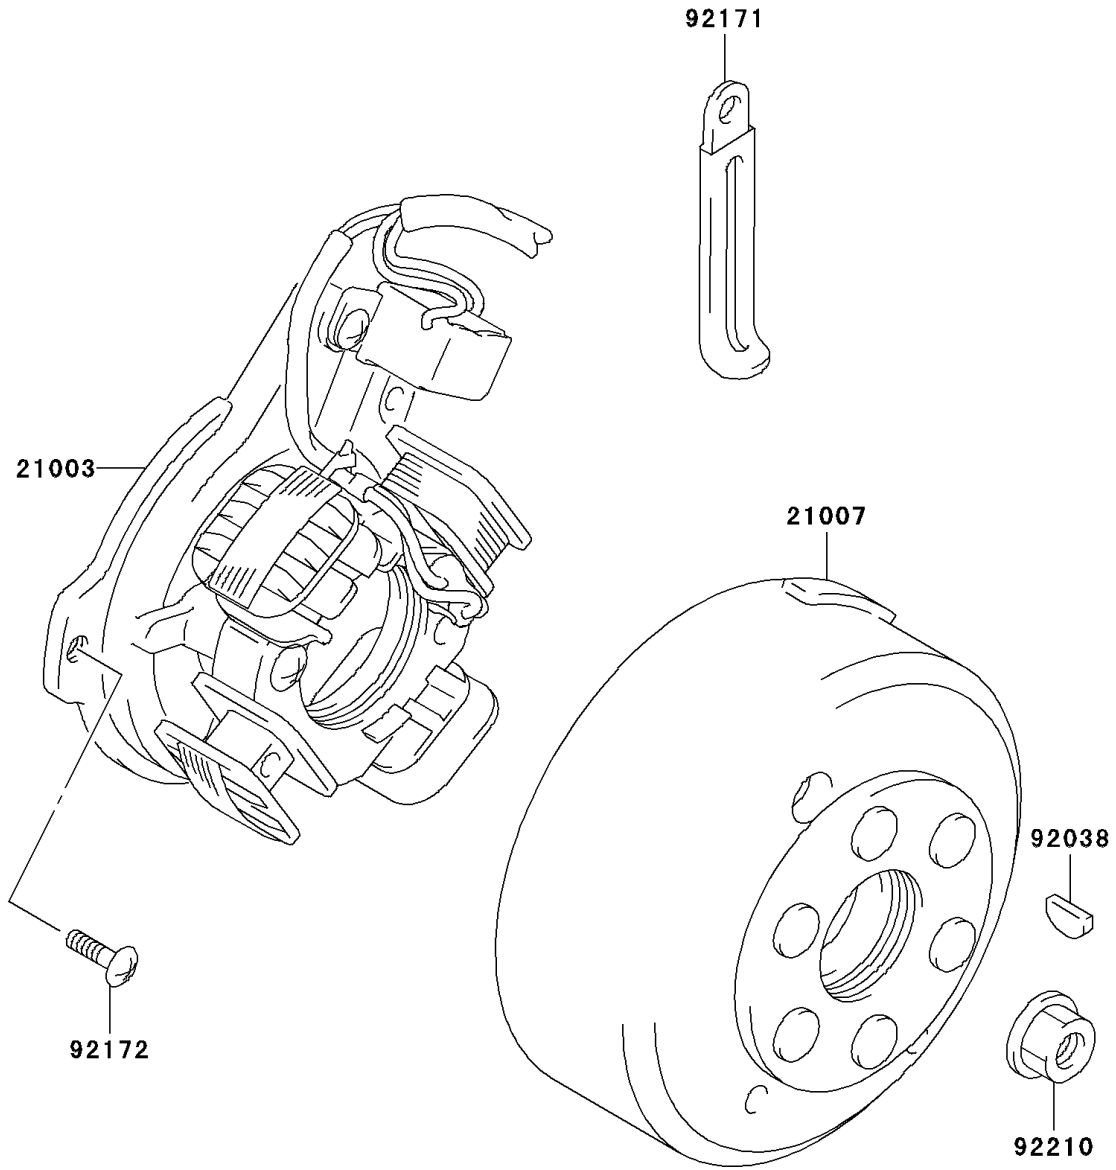

2006 KLX125L PARTS DIAGRAM

Generator

E1810

2006 KLX125L PARTS LIST

Generator

ITEM NAME	PART NUMBER	QUANTITY
STATOR (Ref # 21003)	21003-S003	1
ROTOR (Ref # 21007)	21007-S004	1
KEY,MAGNETO ROTOR (Ref # 92038)	92038-S001	1
CLAMP,L=95 (Ref # 92171)	92171-S055	1
SCREW (Ref # 92172)	92172-S016	3
NUT (Ref # 92210)	92210-S145	1