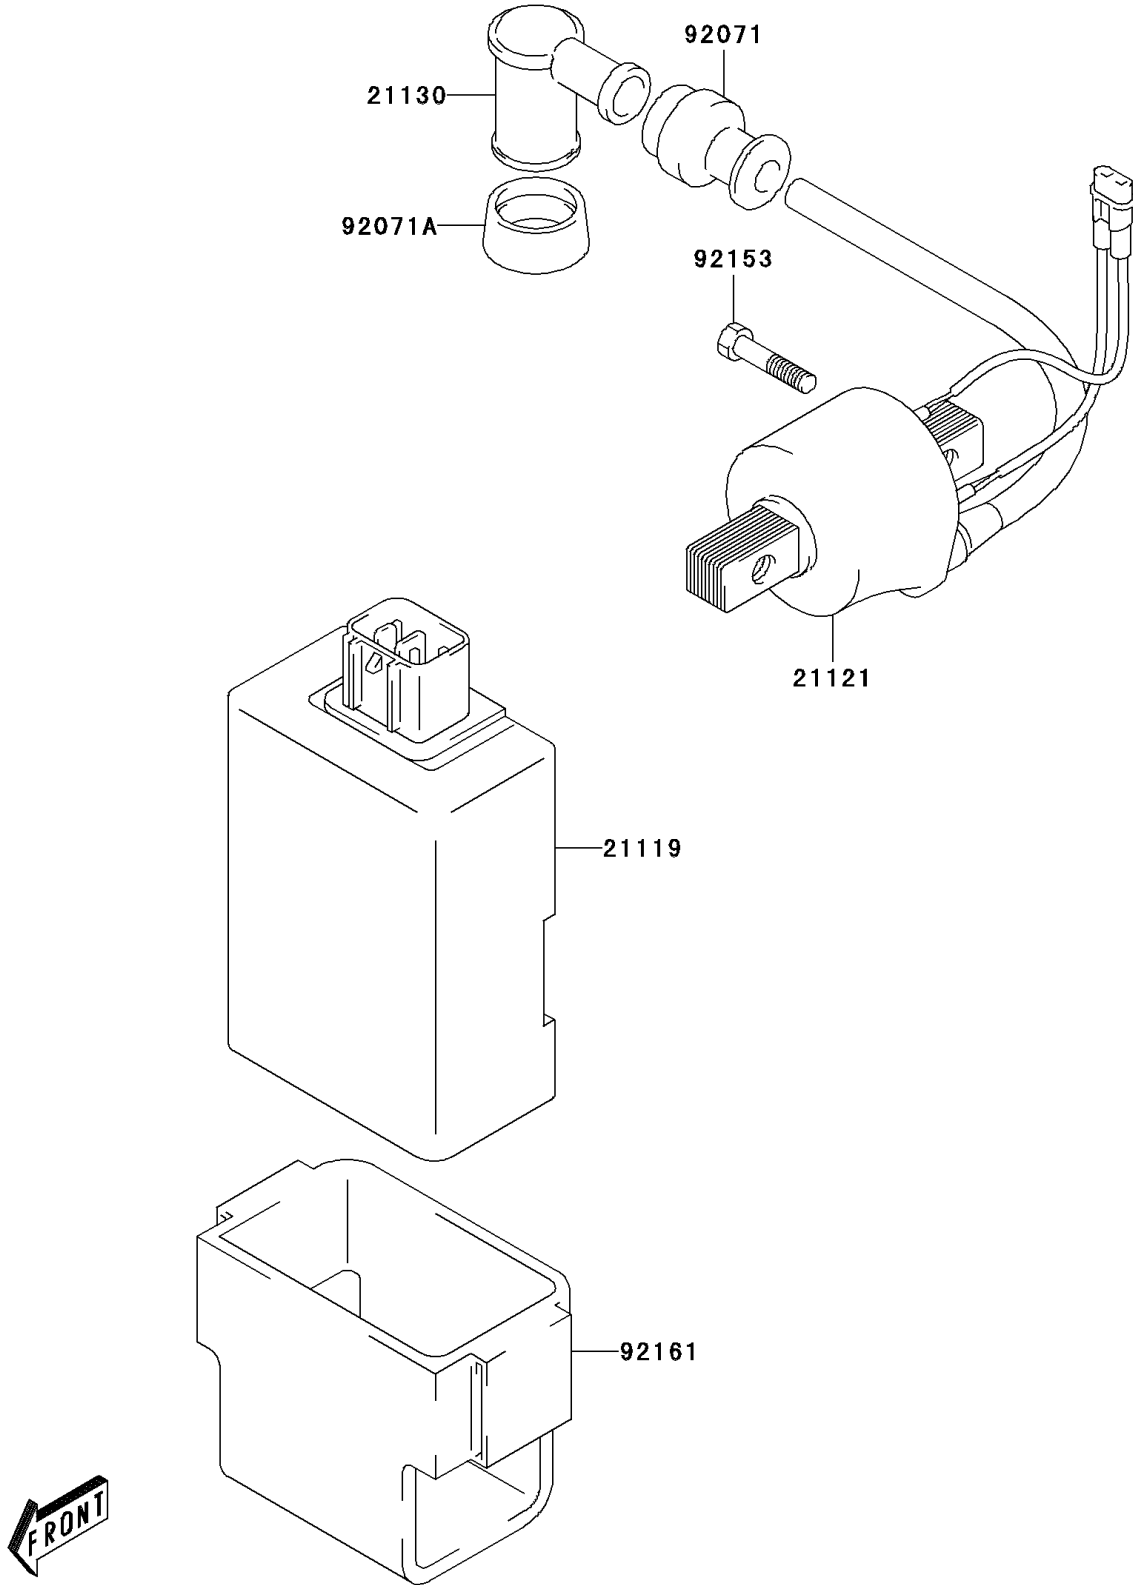

# 2006 KLX125L PARTS DIAGRAM

Ignition System

E1830

## 2006 KLX125L PARTS LIST

### Ignition System

| ITEM NAME                             | PART NUMBER | QUANTITY |
|---------------------------------------|-------------|----------|
| IGNITER (Ref # 21119)                 | 21119-S003  | 1        |
| COIL-IGNITION (Ref # 21121)           | 21121-S003  | 1        |
| CAP-SPARK PLUG (Ref # 21130)          | 21130-S003  | 1        |
| GROMMET,HIGHTENSION (Ref # 92071)     | 92071-S004  | 1        |
| GROMMET,SPARK PLUG CAP (Ref # 92071A) | 92071-S013  | 1        |
| BOLT (Ref # 92153)                    | 92153-S002  | 2        |
| DAMPER (Ref # 92161)                  | 92161-S058  | 1        |