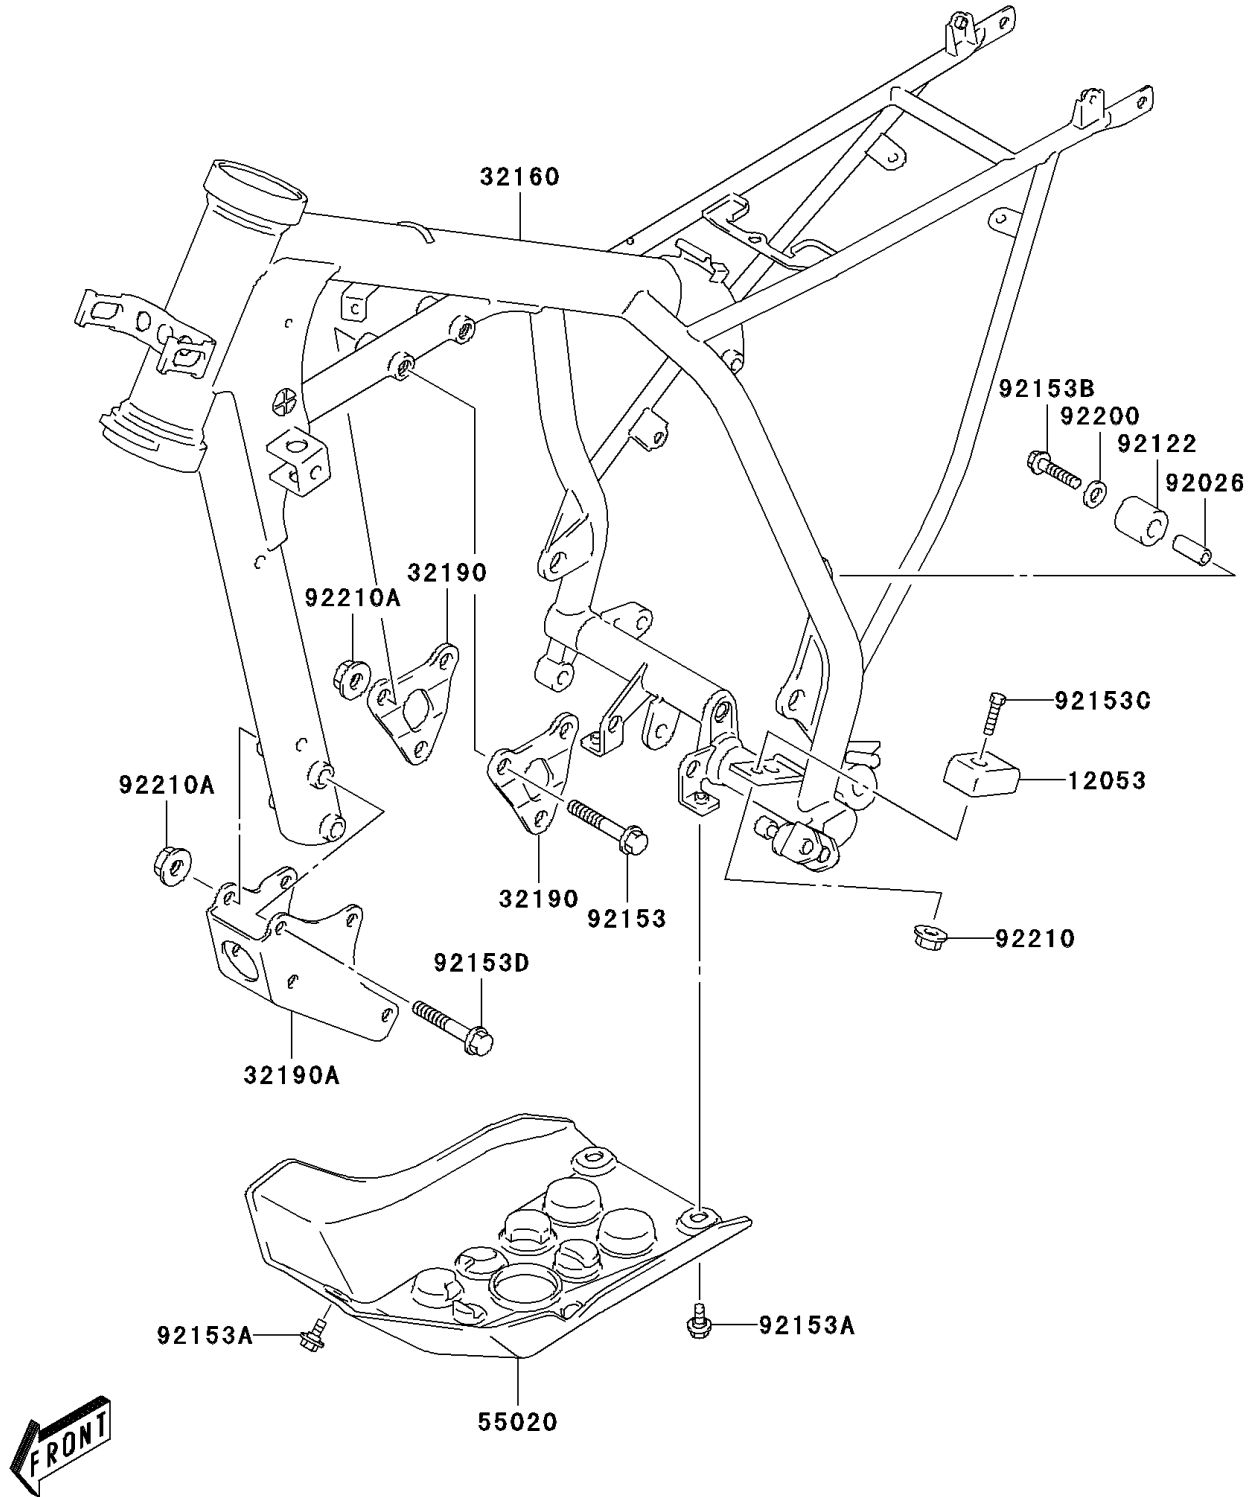

2006 KLX125L PARTS DIAGRAM

Frame

F2120

2006 KLX125L PARTS LIST

Frame

ITEM NAME	PART NUMBER	QUANTITY
GUIDE-CHAIN (Ref # 12053)	12053-S012	1
FRAME-COMP,P.SILVER (Ref # 32160)	32160-S003-909	1
BRACKET-ENGINE (Ref # 32190)	32190-S003	2
BRACKET-ENGINE,P.SILVER (Ref # 32190A)	32190-S005-909	1
GUARD,ENGINE (Ref # 55020)	55020-S004	1
SPACER (Ref # 92026)	92026-S053	1
ROLLER,CHAIN CONTROL,UPP (Ref # 92122)	92122-S006	1
BOLT (Ref # 92153)	92153-S151	2
BOLT (Ref # 92153A)	92153-S161	3
BOLT (Ref # 92153B)	92153-S183	1
BOLT (Ref # 92153C)	92153-S184	1
BOLT (Ref # 92153D)	92153-S188	2
WASHER (Ref # 92200)	92200-S125	1
NUT (Ref # 92210)	92210-S054	1
NUT (Ref # 92210A)	92210-S094	4