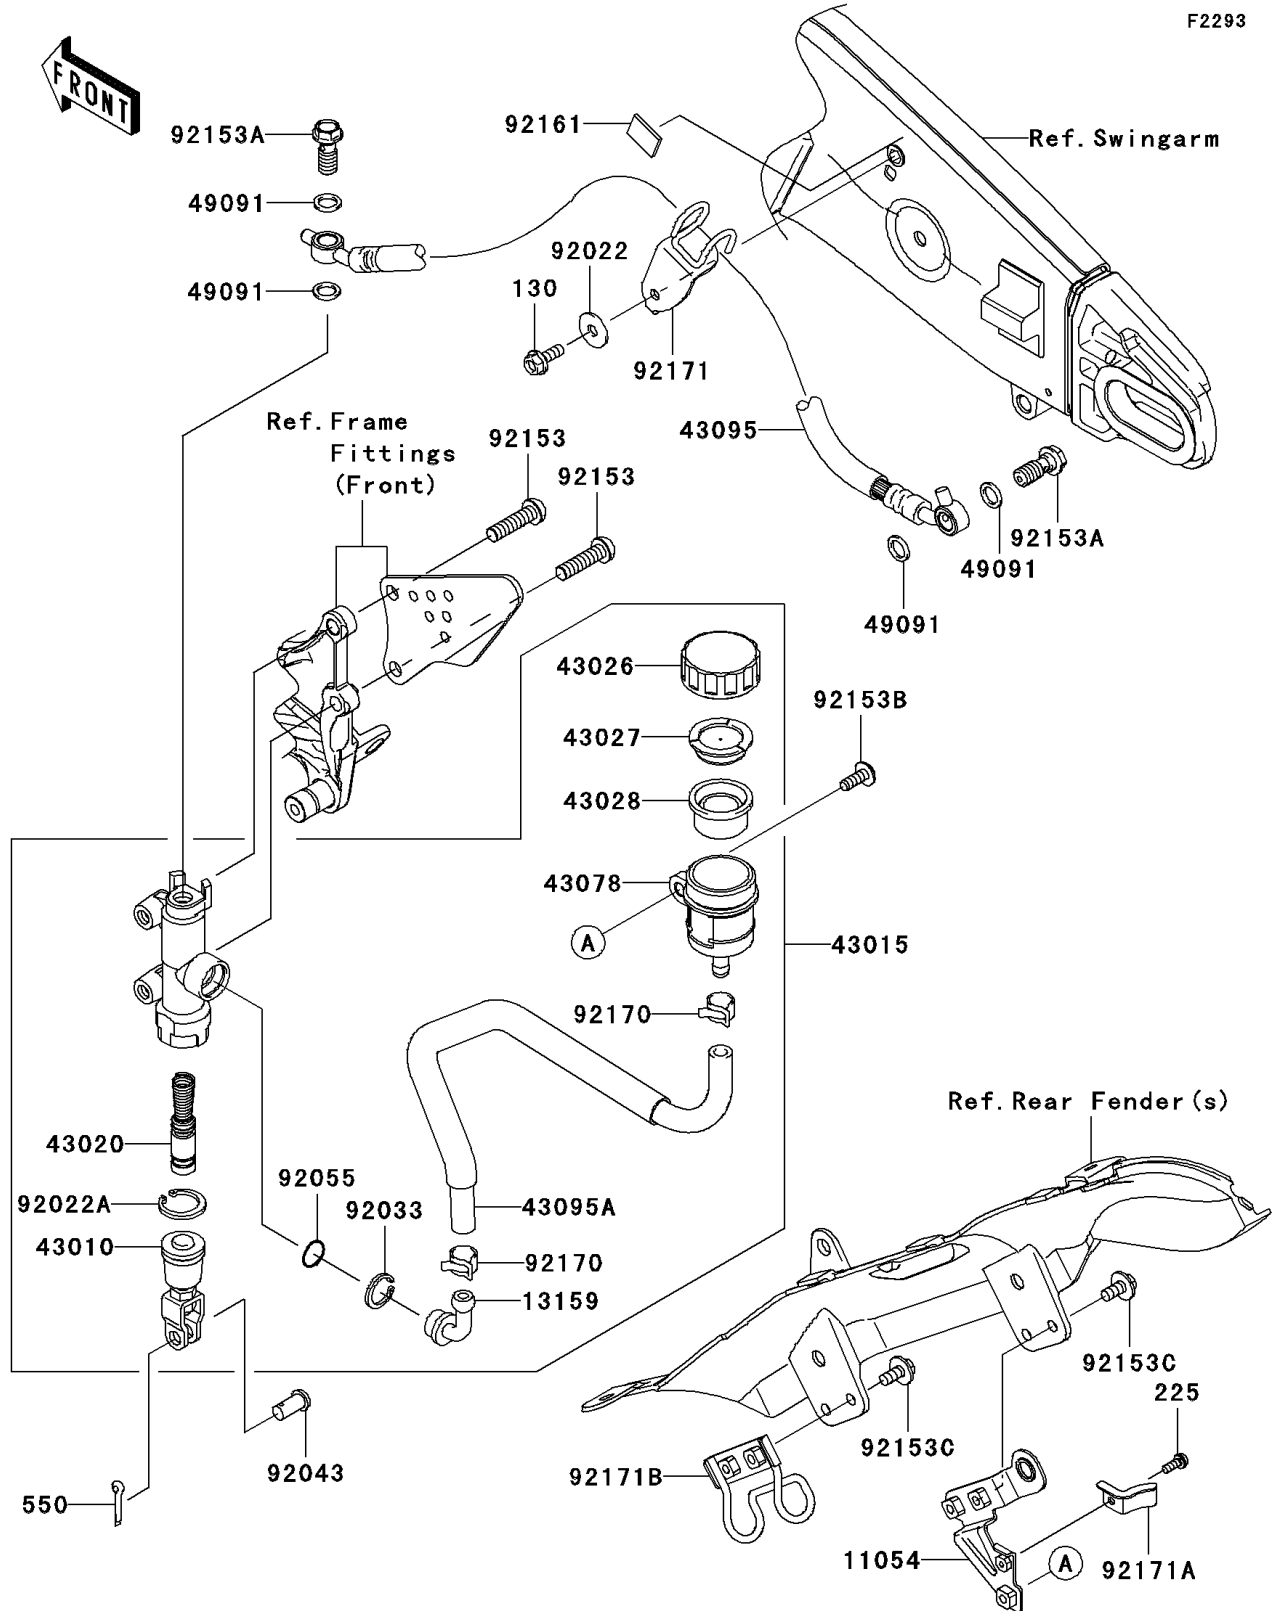

2008 Ninja® ZX™-6R PARTS DIAGRAM

Rear Master Cylinder

F2293

2008 Ninja® ZX™-6R PARTS LIST

Rear Master Cylinder

ITEM NAME	PART NUMBER	QUANTITY
BOLT-FLANGED,6X16 (Ref # 130)	130BB0616	1
SCREW-PAN-WSP-CROS,4X12 (Ref # 225)	225AB0412	1
PIN-COTTER,2.0X15 (Ref # 550)	550AA2015	1
BRACKET,RESERVOIR TANK (Ref # 11054)	11054-0755	1
CONNECTOR (Ref # 13159)	13159-1056	1
ROD-ASSY-BRAKE (Ref # 43010)	43010-1062	1
CYLINDER-ASSY-MASTER,RR (Ref # 43015)	43015-0096	1
PISTON-COMP-BRAKE (Ref # 43020)	43020-1094	1
CAP-BRAKE (Ref # 43026)	43026-0009	1
PLATE-DIAPHRAGM (Ref # 43027)	43027-1053	1
DIAPHRAGM (Ref # 43028)	43028-1065	1
RESERVOIR (Ref # 43078)	43078-0040	1
HOSE-BRAKE,RR (Ref # 43095)	43095-0289	1
HOSE-BRAKE,RR M/CYLINDER (Ref # 43095A)	43095-0315	1
WASHER-SEAL,10.1X14.5X1.5 (Ref # 49091)	49091-0001	4
WASHER,6.5X20X1.6,BLACK (Ref # 92022)	92022-1346	1
WASHER,CIRCRIP (Ref # 92022A)	92022-1601	1
RING-SNAP,20.5MM (Ref # 92033)	92033-1186	1
PIN,8X17 (Ref # 92043)	92043-0104	1
RING-O,MASTER CYLINDER (Ref # 92055)	92055-1251	1
BOLT,SOCKET,8X30 (Ref # 92153)	92153-0393	2
BOLT,OIL,L=23 (Ref # 92153A)	92153-0627	2
BOLT,SOCKET,6X16 (Ref # 92153B)	92153-0817	1
BOLT,FLANGED,6X14 (Ref # 92153C)	92153-1857	4
DAMPER (Ref # 92161)	92161-0273	1
CLAMP,HOSE (Ref # 92170)	92170-1091	2
CLAMP,BRAKE HOSE (Ref # 92171)	92171-0480	1
CLAMP,RESERVOIR TANK (Ref # 92171A)	92171-0776	1
CLAMP,HOSE (Ref # 92171B)	92171-0778	1