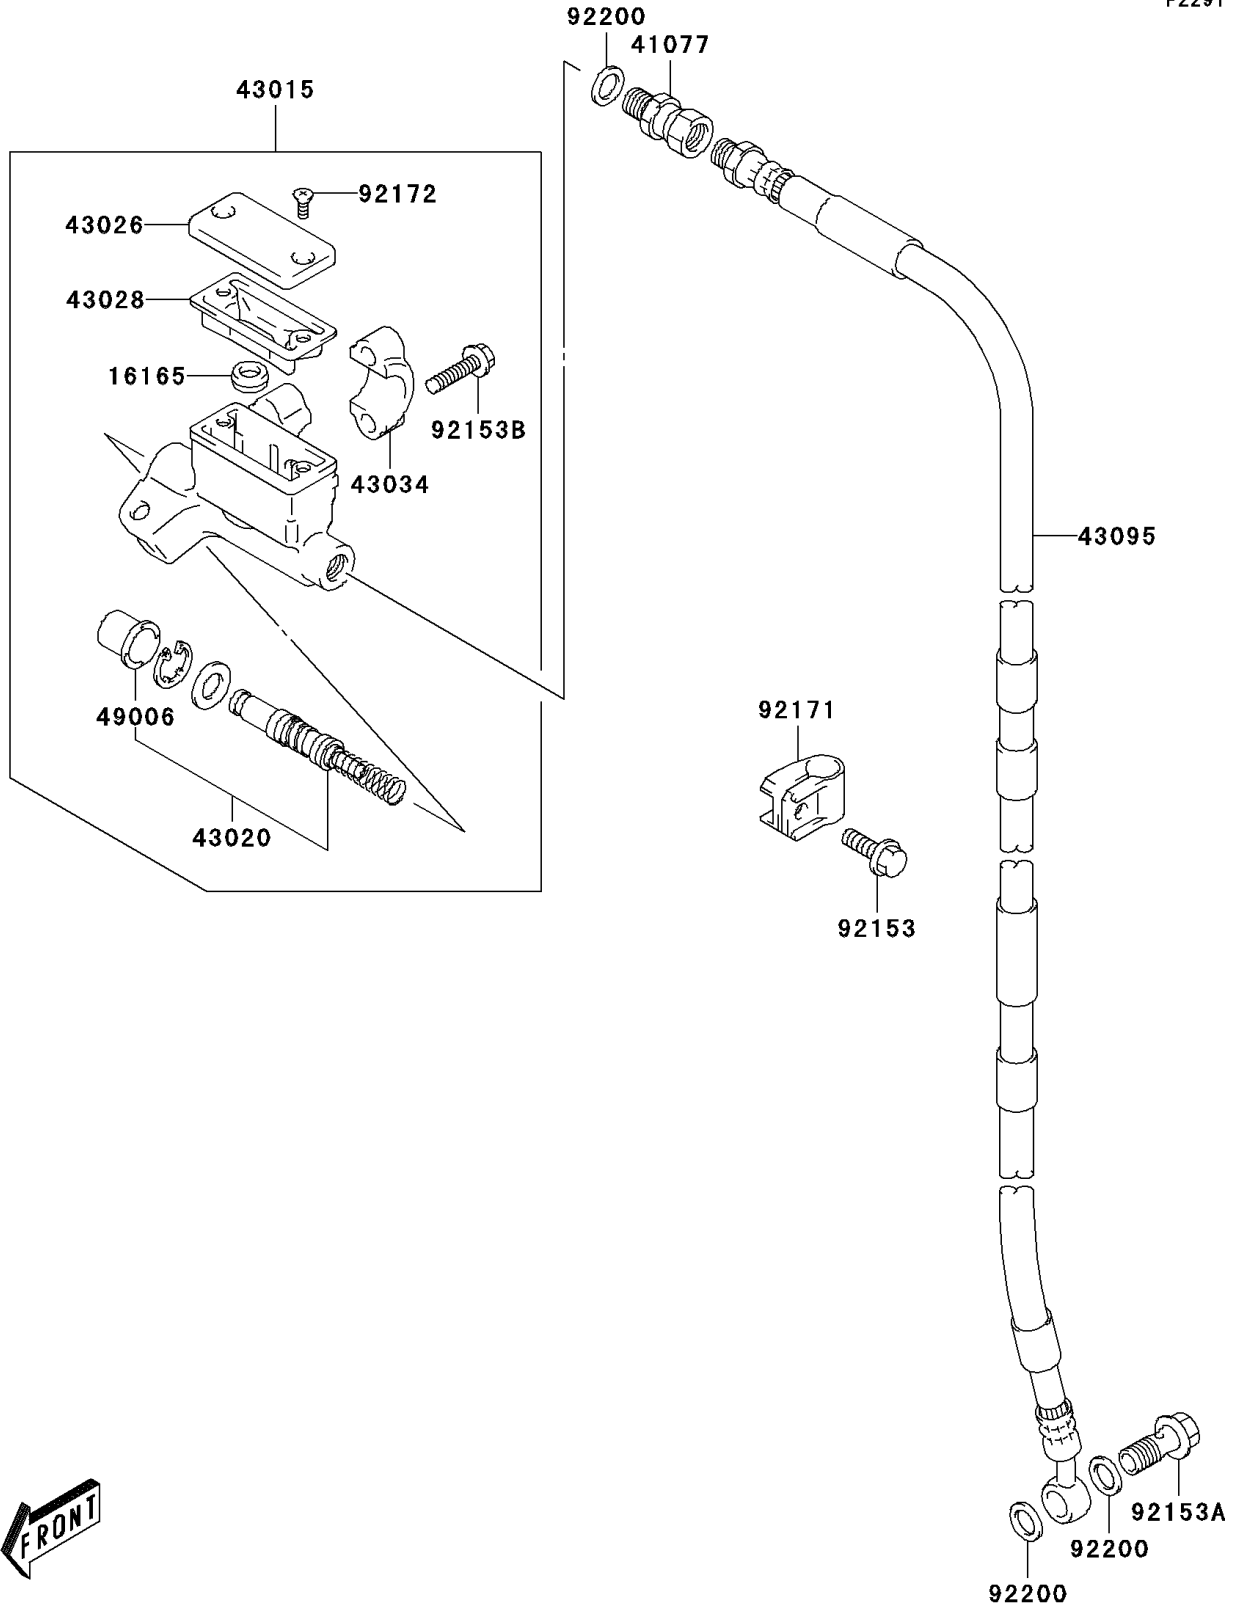

# 2006 KLX125L PARTS DIAGRAM

## Front Master Cylinder

F2291

## 2006 KLX125L PARTS LIST

### Front Master Cylinder

ITEM NAME	PART NUMBER	QUANTITY
SEPARATOR (Ref # 16165)	16165-S005	1
ADAPTER (Ref # 41077)	41077-S002	1
CYLINDER-ASSY-MASTER (Ref # 43015)	43015-S007	1
PISTON-COMP-BRAKE (Ref # 43020)	43020-S003	1
CAP-BRAKE (Ref # 43026)	43026-S008	1
DIAPHRAGM (Ref # 43028)	43028-S006	1
HOLDER-BRAKE (Ref # 43034)	43034-S003	1
HOSE-BRAKE (Ref # 43095)	43095-S006	1
BOOT (Ref # 49006)	49006-S004	1
BOLT (Ref # 92153)	92153-S002	1
BOLT (Ref # 92153A)	92153-S053	1
BOLT (Ref # 92153B)	92153-S172	2
CLAMP,FRONT BRAKE HOSE (Ref # 92171)	92171-S057	1
SCREW,RESERVOIR CAP (Ref # 92172)	92172-S054	2
WASHER,10X15X1.5 (Ref # 92200)	92200-S014	3