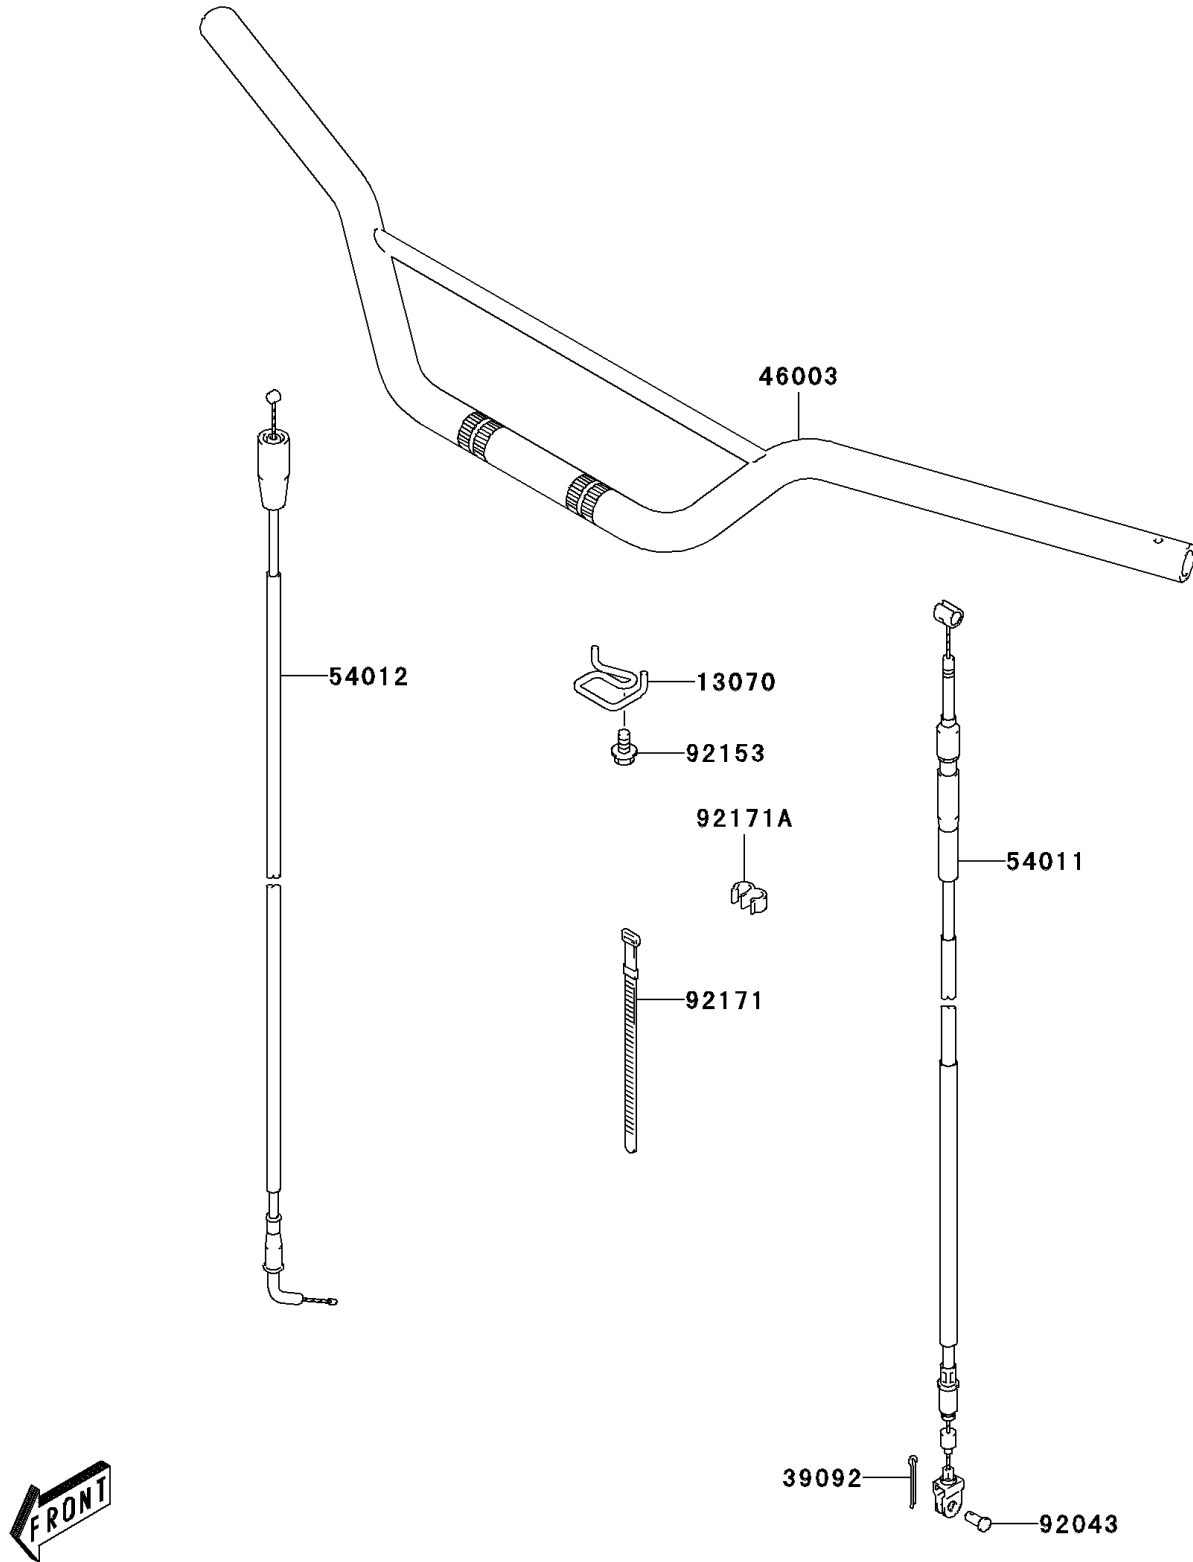

2006 KLX125L PARTS DIAGRAM

Handlebar

F2310

2006 KLX125L PARTS LIST

Handlebar

ITEM NAME	PART NUMBER	QUANTITY
GUIDE,CABLE (Ref # 13070)	13070-S008	1
PIN-HAIR,FR FOOTREST COTTER (Ref # 39092)	39092-S004	1
HANDLE,B.SILVER (Ref # 46003)	46003-S003-530	1
CABLE-CLUTCH (Ref # 54011)	54011-S001	1
CABLE-THROTTLE (Ref # 54012)	54012-S004	1
PIN,CLUTCH CABLE (Ref # 92043)	92043-S021	1
BOLT (Ref # 92153)	92153-S011	1
CLAMP,L=90 (Ref # 92171)	92171-S051	1
CLAMP (Ref # 92171A)	92171-S065	2