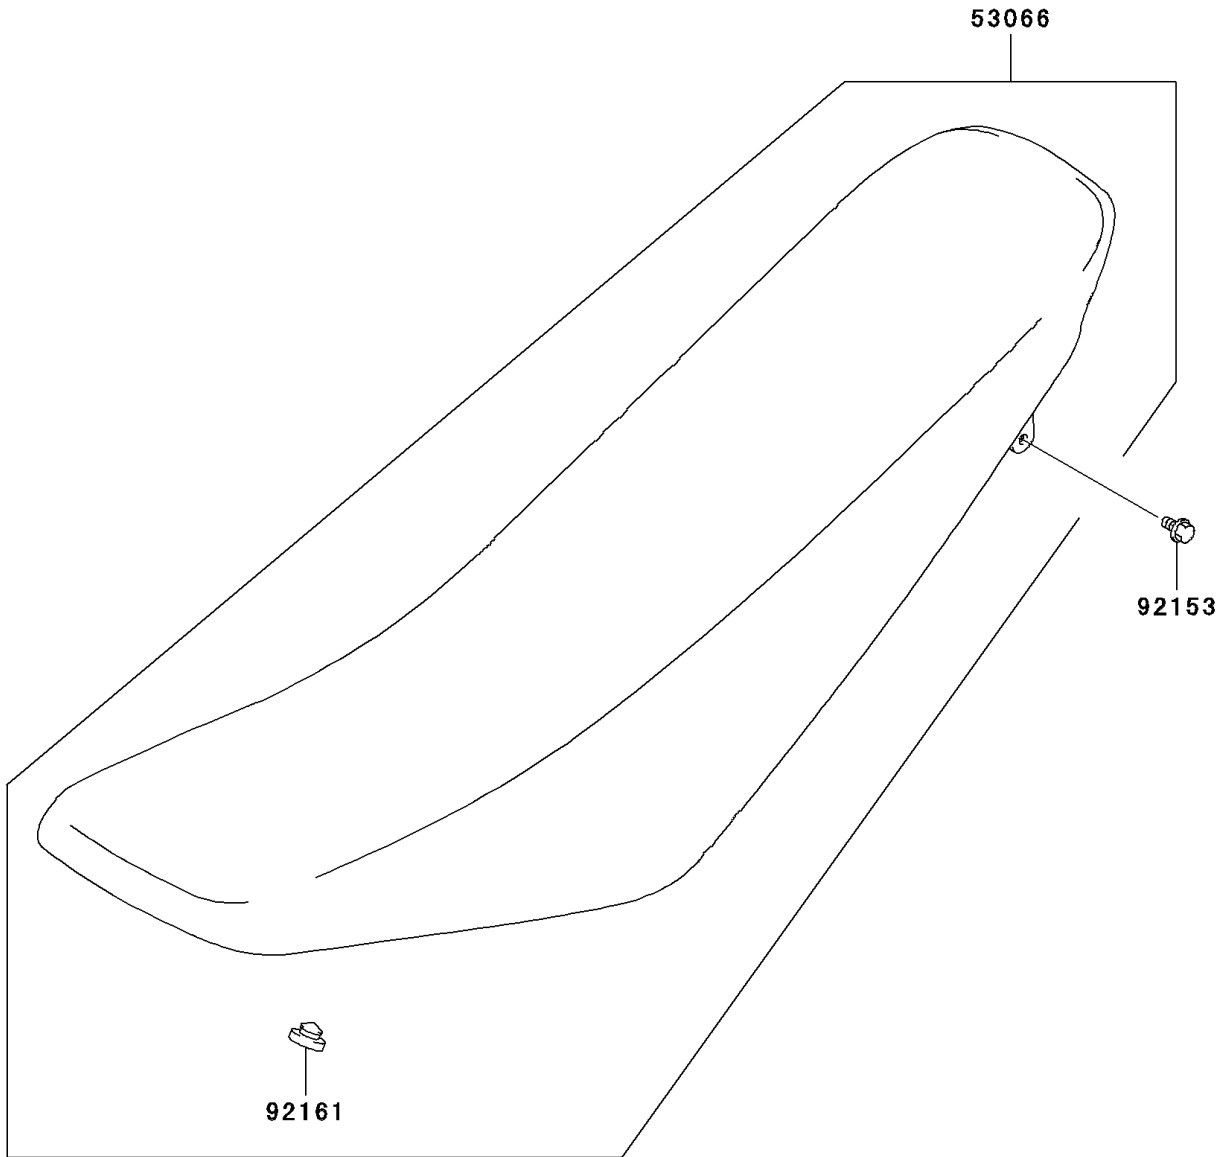

2006 KLX125L PARTS DIAGRAM

Seat

F2510

2006 KLX125L PARTS LIST

Seat

ITEM NAME	PART NUMBER	QUANTITY
SEAT-ASSY,BLACK/GREEN (Ref # 53066)	53066-S020-919	1
BOLT (Ref # 92153)	92153-S010	2
DAMPER,SEAT MOUNT (Ref # 92161)	92161-S060	2