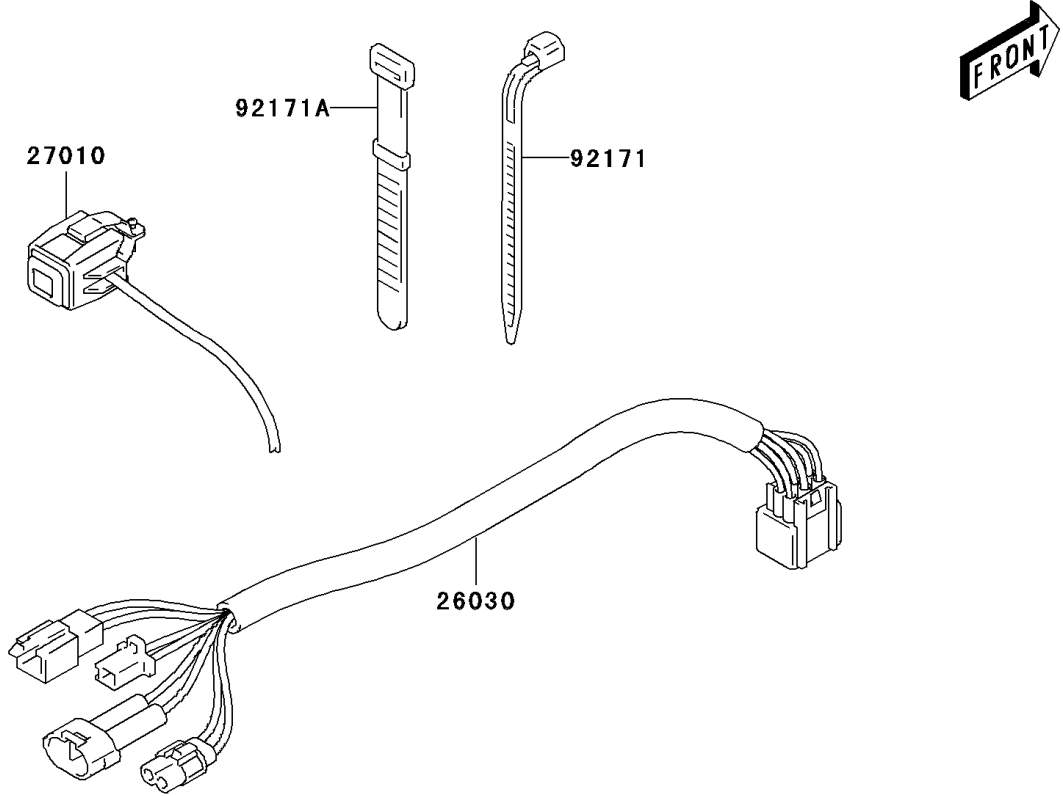

# 2006 KLX125L PARTS DIAGRAM

Chassis Electrical Equipment

F2760

## 2006 KLX125L PARTS LIST

### Chassis Electrical Equipment

ITEM NAME	PART NUMBER	QUANTITY
HARNESS (Ref # 26030)	26030-S004	1
SWITCH (Ref # 27010)	27010-S018	1
CLAMP,L=165 (Ref # 92171)	92171-S016	2
CLAMP,L=120 (Ref # 92171A)	92171-S035	1
BRACKET,RR (Ref # 11053)	11053-S003	1
REFLECTOR-REFLEX,FR (Ref # 28012)	28012-S001	2
REFLECTOR-REFLEX,RR (Ref # 28012A)	28012-S002	2
REFLECTOR-REFLEX,RR (Ref # 28012B)	28012-S003	1
SCREW (Ref # 92172)	92172-S017	2
NUT (Ref # 92210)	92210-S067	5