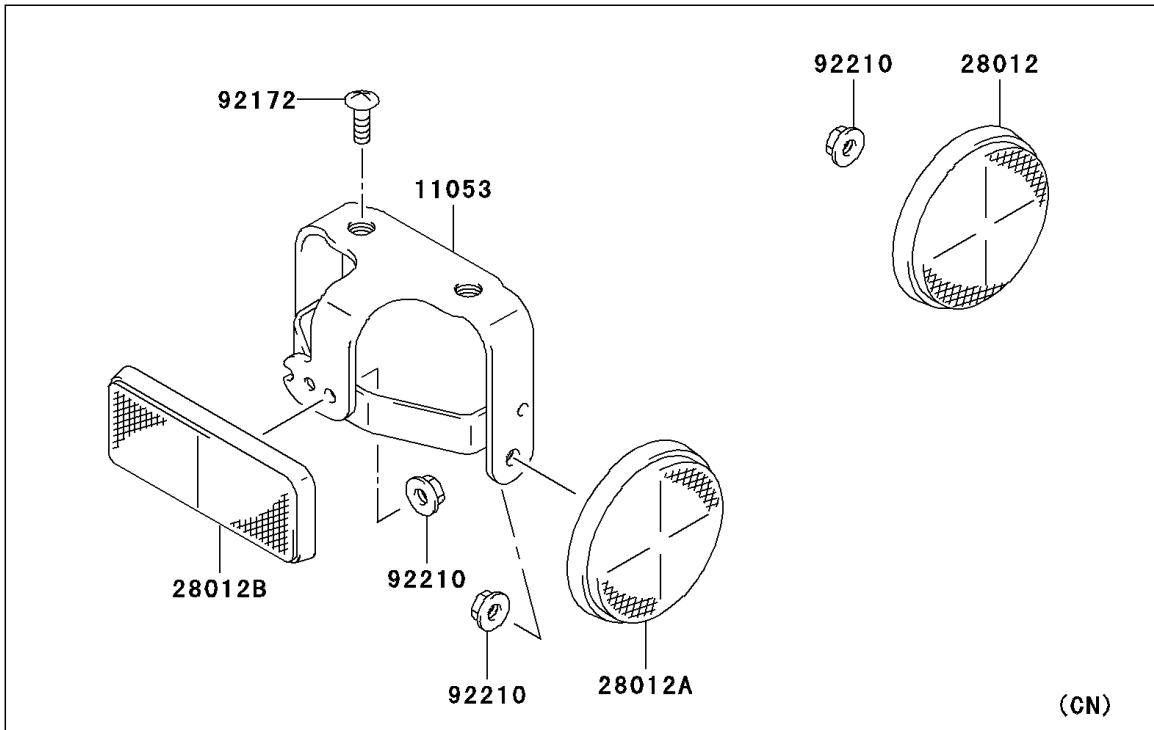

# 2006 KLX125L PARTS DIAGRAM

Chassis Electrical Equipment

F2760

## 2006 KLX125L PARTS LIST

### Chassis Electrical Equipment

ITEM NAME	PART NUMBER	QUANTITY
HARNESS (Ref # 26030)	26030-S004	1
SWITCH (Ref # 27010)	27010-S018	1
CLAMP,L=165 (Ref # 92171)	92171-S016	2
CLAMP,L=120 (Ref # 92171A)	92171-S035	1
BRACKET,RR (Ref # 11053)	11053-S003	1
REFLECTOR-REFLEX,FR (Ref # 28012)	28012-S001	2
REFLECTOR-REFLEX,RR (Ref # 28012A)	28012-S002	2
REFLECTOR-REFLEX,RR (Ref # 28012B)	28012-S003	1
SCREW (Ref # 92172)	92172-S017	2
NUT (Ref # 92210)	92210-S067	5