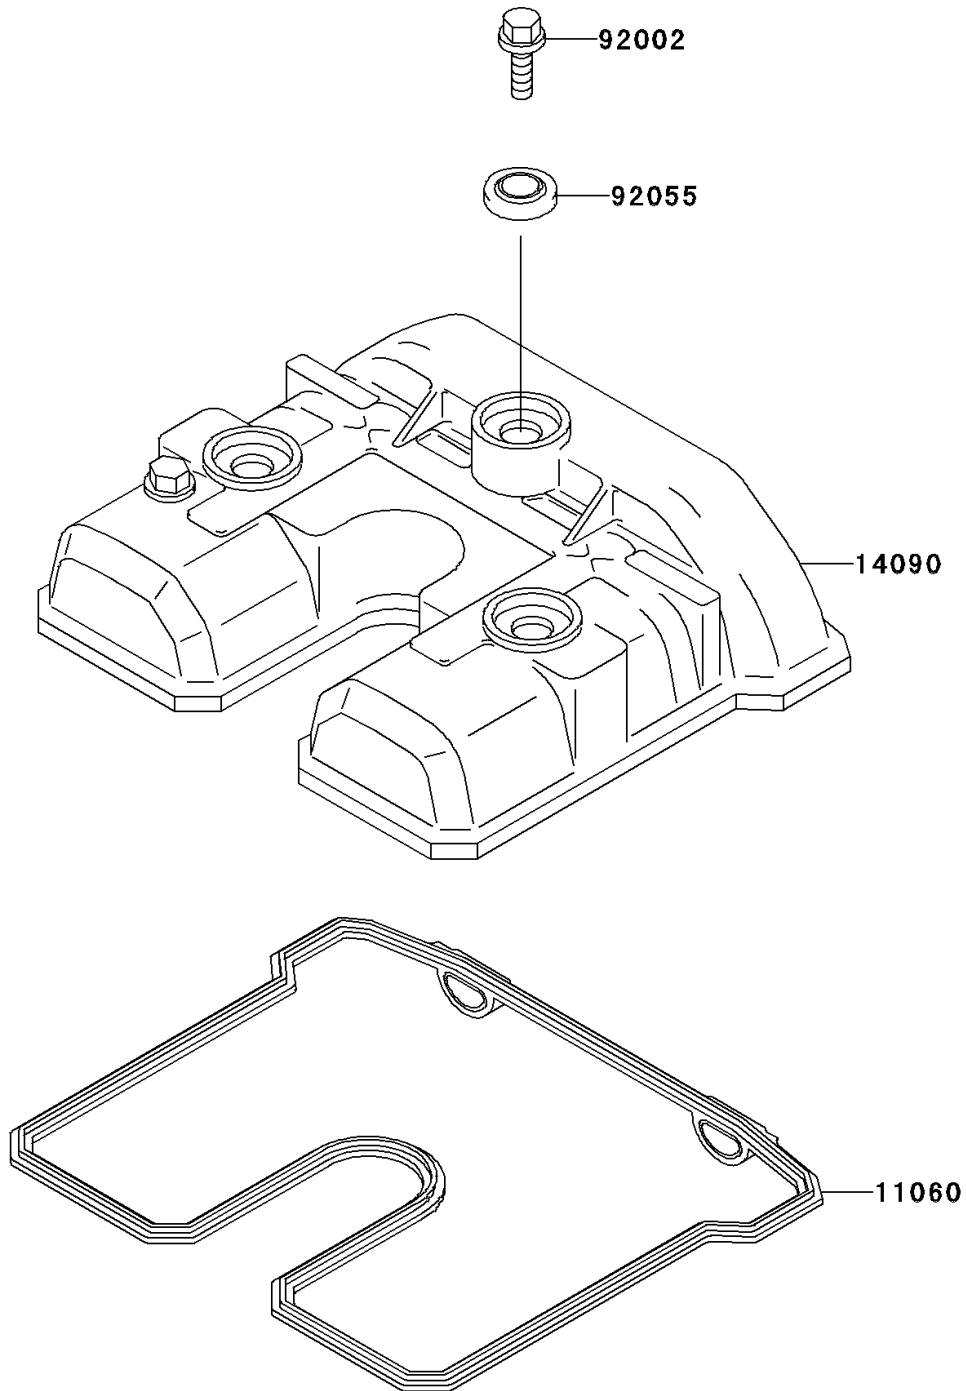

1994 KLX250R PARTS DIAGRAM

Cylinder Head Cover

E1112

1994 KLX250R PARTS LIST

Cylinder Head Cover

ITEM NAME	PART NUMBER	QUANTITY
GASKET,HEAD COVER (Ref # 11060)	11060-1318	1
COVER,HEAD (Ref # 14090)	14090-1275	1
BOLT,L=20.5 (Ref # 92002)	92002-1327	3
RING-O,HEAD COVER BOLT (Ref # 92055)	92055-1352	3