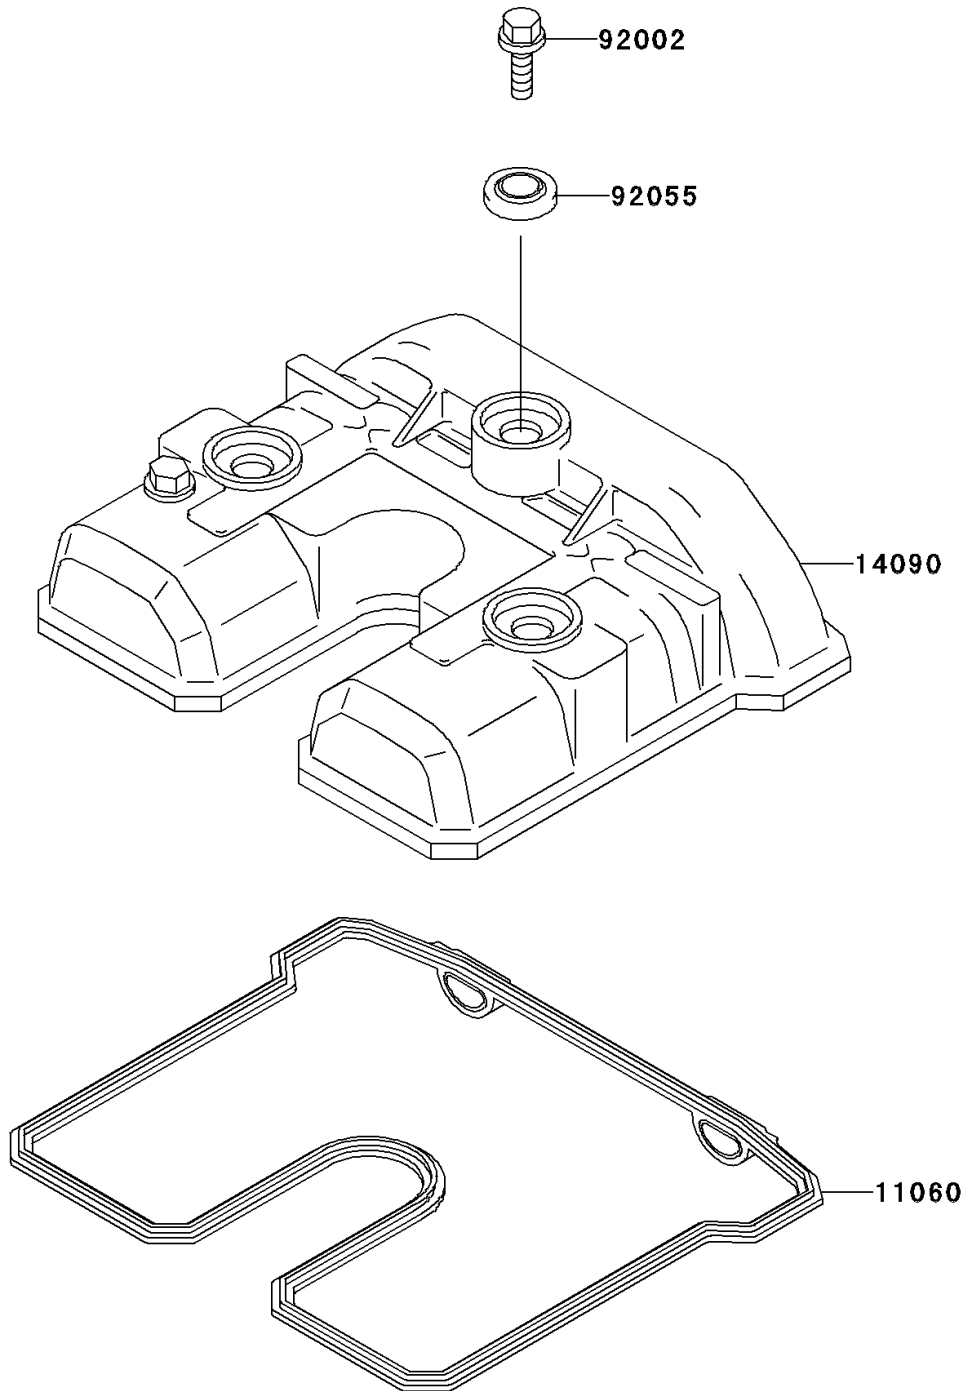

# 1994 KLX250R PARTS DIAGRAM

Cylinder Head Cover

E1112

# 1994 KLX250R PARTS LIST

## Cylinder Head Cover

ITEM NAME	PART NUMBER	QUANTITY
GASKET,HEAD COVER (Ref # 11060)	11060-1318	1
COVER,HEAD (Ref # 14090)	14090-1275	1
BOLT,L=20.5 (Ref # 92002)	92002-1327	3
RING-O,HEAD COVER BOLT (Ref # 92055)	92055-1352	3