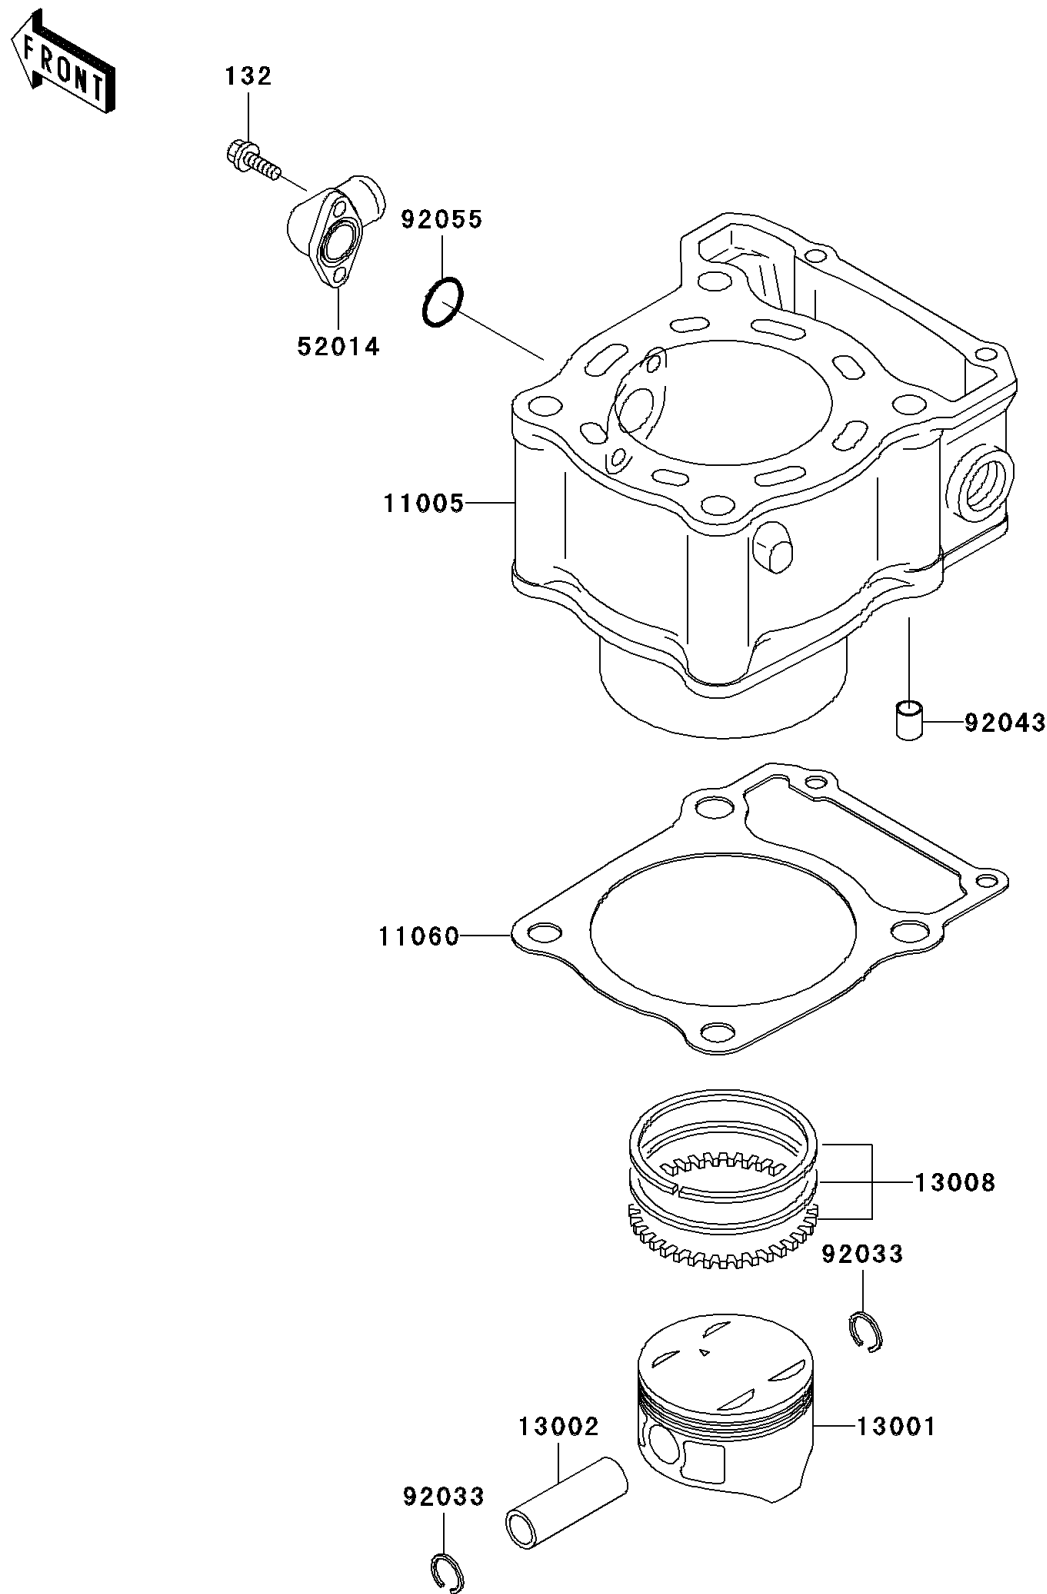

# 1994 KLX250R PARTS DIAGRAM

Cylinder/Piston(s)

E1120

# 1994 KLX250R PARTS LIST

Cylinder/Piston(s)

ITEM NAME	PART NUMBER	QUANTITY
BOLT-FLANGED-SMALL (Ref # 132)	132Y0614	2
CYLINDER-ENGINE (Ref # 11005)	11005-1723	1
GASKET,CYLINDER BASE (Ref # 11060)	11060-1319	1
PISTON-ENGINE (Ref # 13001)	13001-1433	1
PIN-PISTON (Ref # 13002)	13002-1073	1
RING-SET-PISTON (Ref # 13008)	13008-1149	1
ELBOW (Ref # 52014)	52014-1065	1
RING-SNAP (Ref # 92033)	92033-1054	2
PIN,10.1X12X14 (Ref # 92043)	92043-4009	2
RING-O,19.5X1.5 (Ref # 92055)	92055-055	1