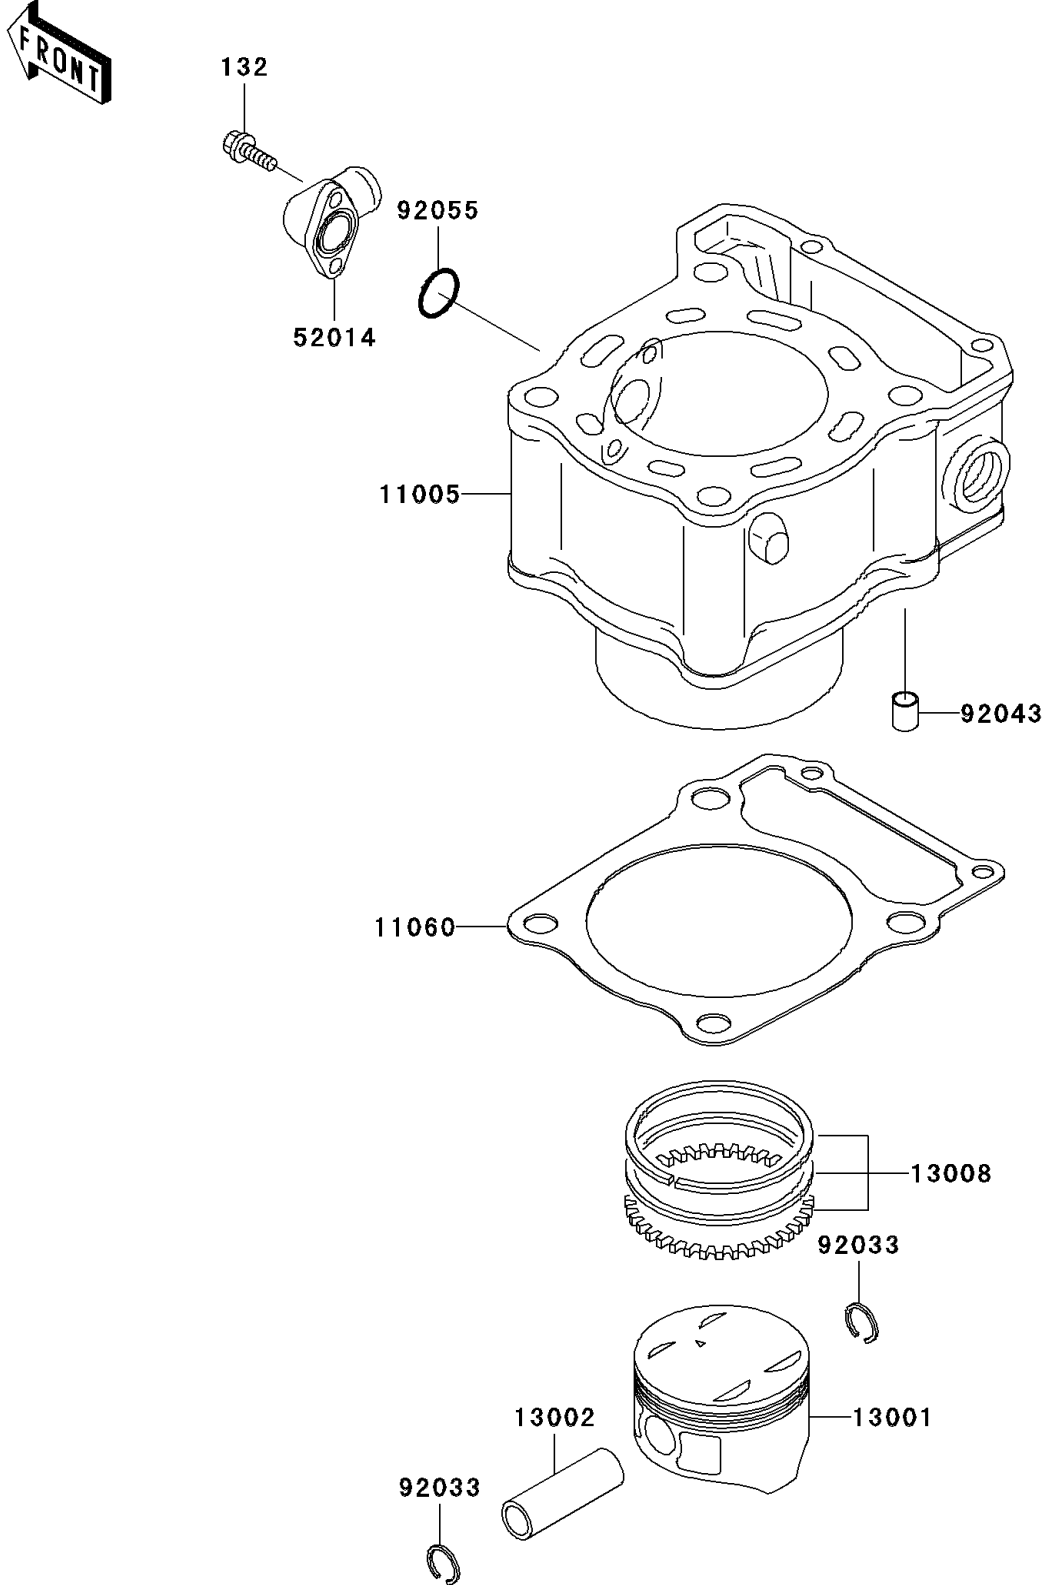

# 1995 KLX250R PARTS DIAGRAM

Cylinder/Piston(s)

E1120

# 1995 KLX250R PARTS LIST

Cylinder/Piston(s)

ITEM NAME	PART NUMBER	QUANTITY
BOLT-FLANGED-SMALL (Ref # 132)	132Y0614	2
CYLINDER-ENGINE (Ref # 11005)	11005-1723	1
GASKET,CYLINDER BASE (Ref # 11060)	11060-1319	1
PISTON-ENGINE (Ref # 13001)	13001-1433	1
PIN-PISTON (Ref # 13002)	13002-1073	1
RING-SET-PISTON (Ref # 13008)	13008-1149	1
ELBOW (Ref # 52014)	52014-1065	1
RING-SNAP (Ref # 92033)	92033-1054	2
PIN,10.1X12X14 (Ref # 92043)	92043-4009	2
RING-O,19.5X1.5 (Ref # 92055)	92055-055	1