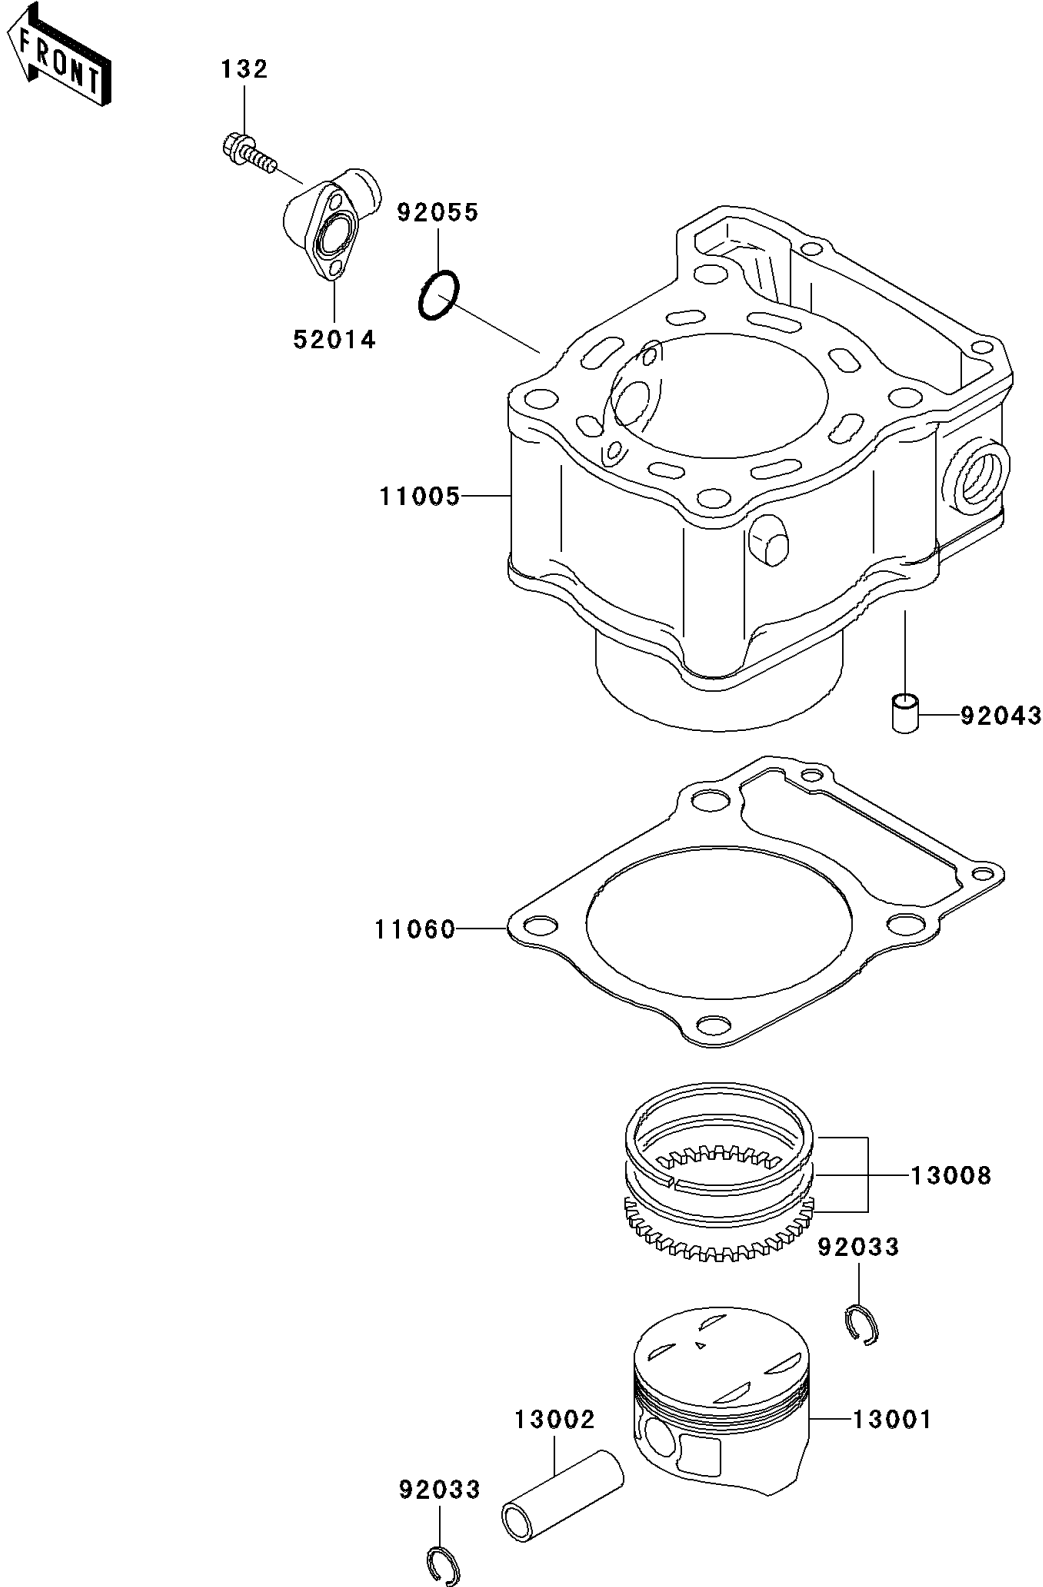

1996 KLX250R PARTS DIAGRAM

Cylinder/Piston(s)

E1120

1996 KLX250R PARTS LIST

Cylinder/Piston(s)

ITEM NAME	PART NUMBER	QUANTITY
BOLT-FLANGED-SMALL (Ref # 132)	132Y0614	2
CYLINDER-ENGINE (Ref # 11005)	11005-1723	1
GASKET,CYLINDER BASE (Ref # 11060)	11060-1319	1
PISTON-ENGINE (Ref # 13001)	13001-1433	1
PIN-PISTON (Ref # 13002)	13002-1073	1
RING-SET-PISTON (Ref # 13008)	13008-1149	1
ELBOW (Ref # 52014)	52014-1065	1
RING-SNAP (Ref # 92033)	92033-1054	2
PIN,10.1X12X14 (Ref # 92043)	92043-4009	2
RING-O,19.5X1.5 (Ref # 92055)	92055-055	1