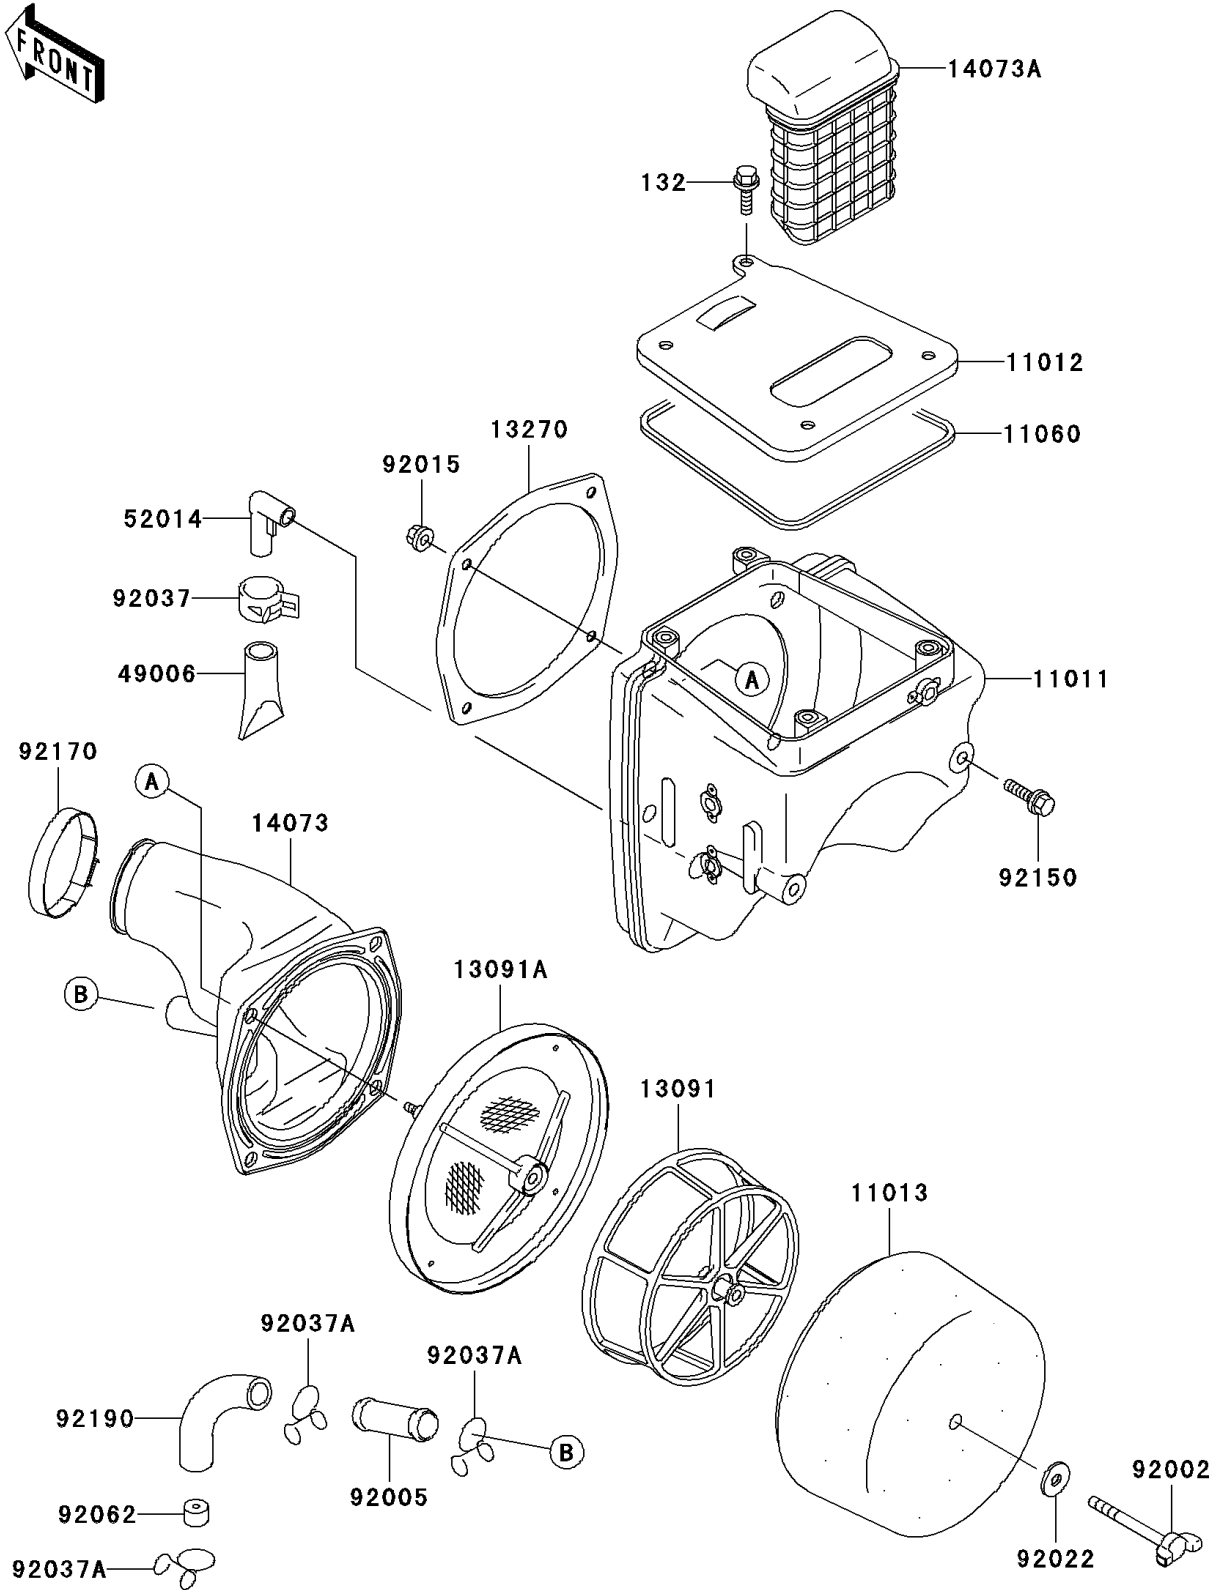

1994 KLX250R PARTS DIAGRAM

Air Cleaner

E1130

1994 KLX250R PARTS LIST

Air Cleaner

ITEM NAME	PART NUMBER	QUANTITY
BOLT-FLANGED-SMALL (Ref # 132)	132G0612	4
CASE-AIR FILTER (Ref # 11011)	11011-1399	1
CAP,AIR FILTER (Ref # 11012)	11012-1834	1
ELEMENT-AIR FILTER (Ref # 11013)	11013-1196	1
GASKET,AIR FILTER CASE (Ref # 11060)	11060-1323	1
HOLDER,ELEMENT (Ref # 13091)	13091-1454	1
HOLDER,ELEMENT (Ref # 13091A)	13091-1835	1
PLATE,DUCT FITTING (Ref # 13270)	13270-1284	1
DUCT,AIR FILTER (Ref # 14073)	14073-1561	1
DUCT,AIR INLET (Ref # 14073A)	14073-1577	1
BOOT (Ref # 49006)	49006-1211	1
ELBOW (Ref # 52014)	52014-1083	1
BOLT,WING (Ref # 92002)	92002-1719	1
FITTING (Ref # 92005)	92005-1236	1
NUT,FLANGED,5MM (Ref # 92015)	92015-1656	4
WASHER,6.5X20X1.6 (Ref # 92022)	92022-125	1
CLAMP (Ref # 92037)	92037-1861	1
CLAMP,TUBE (Ref # 92037A)	92037-213	3
NOZZLE (Ref # 92062)	92062-1076	1
BOLT,6X20 (Ref # 92150)	92150-1339	3
CLAMP (Ref # 92170)	92170-1448	1
TUBE,BREATHER (Ref # 92190)	92190-1397	1