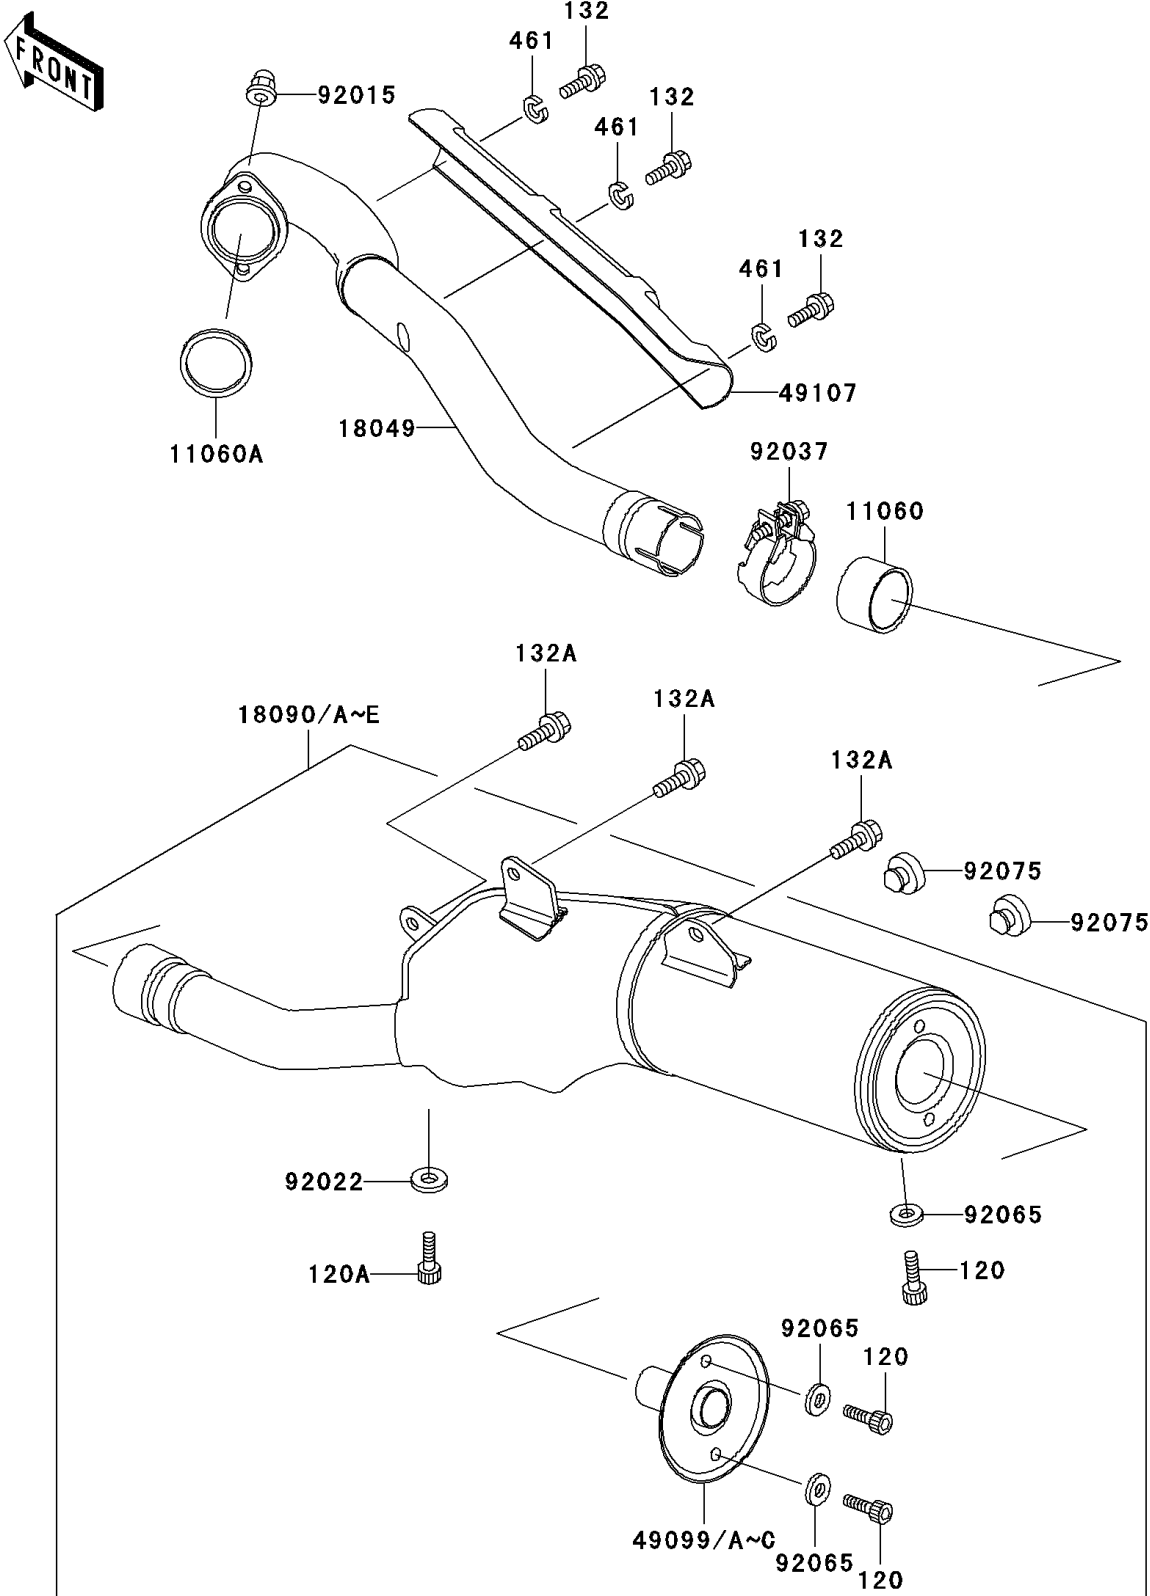

1994 KLX250R PARTS DIAGRAM

Muffler(s)

E1140

1994 KLX250R PARTS LIST

Muffler(s)

ITEM NAME	PART NUMBER	QUANTITY
BOLT-SOCKET,6X12 (Ref # 120)	120P0612	3
BOLT-SOCKET,8X14 (Ref # 120A)	120P0814	1
BOLT-FLANGED-SMALL (Ref # 132)	132E0610	3
BOLT-FLANGED-SMALL (Ref # 132A)	132Y0816	3
WASHER-SPRING,6MM (Ref # 461)	461S0600	3
GASKET,MANIFOLD EXHAUST (Ref # 11060)	11060-1068	1
GASKET,EXHAUST PIPE (Ref # 11060A)	11060-1203	1
PIPE-EXHAUST (Ref # 18049)	18049-1689	1
BODY-COMP-MUFFLER (Ref # 18090A)	18090-1361	1
BODY-COMP-MUFFLER (Ref # 18090C)	18090-1432	1
BAFFLE-PIPE MUFFLER (Ref # 49099A)	49099-1505	1
BAFFLE-PIPE MUFFLER (Ref # 49099B)	49099-1541	1
COVER-EXHAUST PIPE (Ref # 49107)	49107-1095	1
NUT,8MM (Ref # 92015)	92015-1402	2
WASHER,8.2X14X1.0 (Ref # 92022)	92022-1488	1
CLAMP,MUFFLER,BLACK (Ref # 92037)	92037-1270	1
GASKET (Ref # 92065)	92065-096	3
DAMPER (Ref # 92075)	92075-005	2