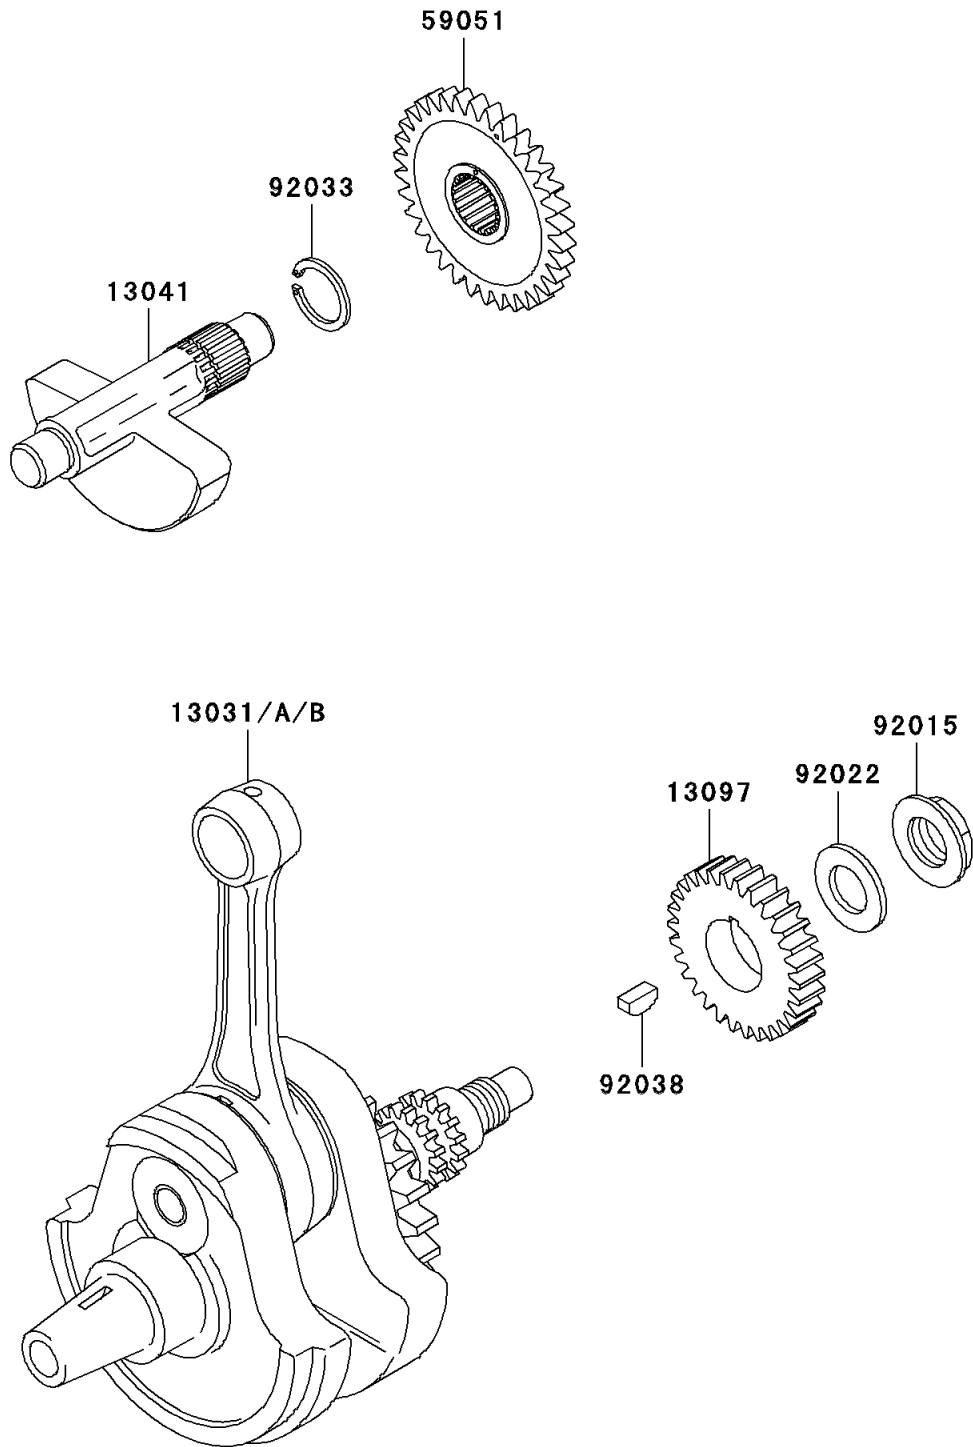

1994 KLX250R PARTS DIAGRAM

Crankshaft

E1321

1994 KLX250R PARTS LIST

Crankshaft

ITEM NAME	PART NUMBER	QUANTITY
CRANKSHAFT-COMP (Ref # 13031)	13031-1372	1
CRANKSHAFT-COMP (Ref # 13031B)	13031-1391	1
BALANCER (Ref # 13041)	13041-1107	1
GEAR-PRIMARY SPUR,22T (Ref # 13097)	13097-1296	1
GEAR-SPUR,BALANCER,DRIVEN,34T (Ref # 59051)	59051-1286	1
NUT (Ref # 92015)	92015-1581	1
WASHER,16.3X29X1.75 (Ref # 92022)	92022-1356	1
RING-SNAP,18MM (Ref # 92033)	92033-029	1
KEY (Ref # 92038)	92038-1057	1