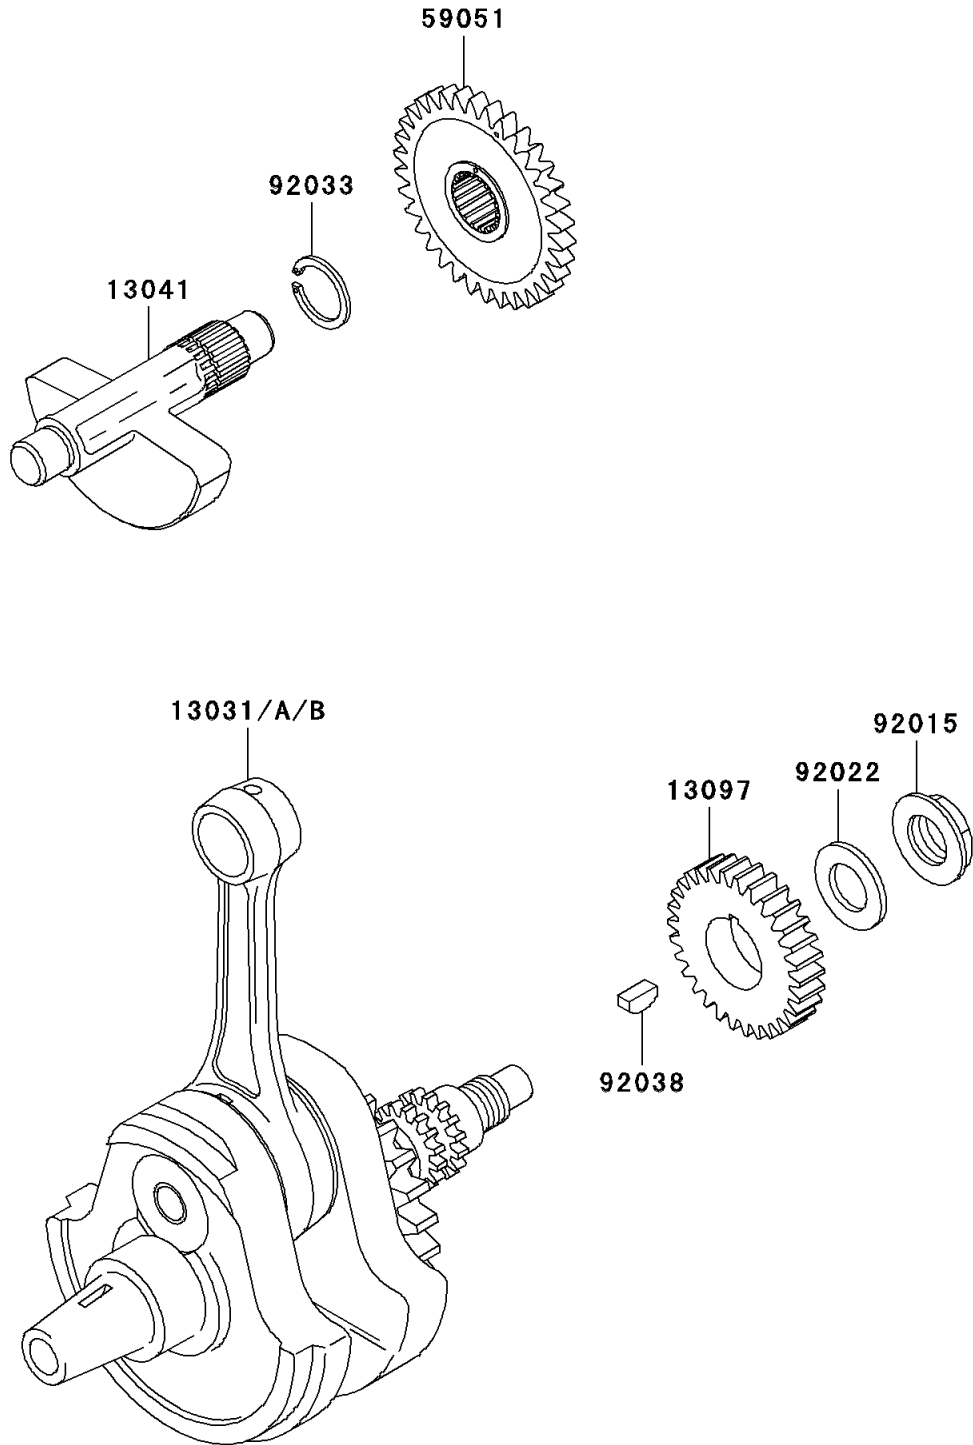

1995 KLX250R PARTS DIAGRAM

Crankshaft

E1321

1995 KLX250R PARTS LIST

Crankshaft

ITEM NAME	PART NUMBER	QUANTITY
CRANKSHAFT-COMP (Ref # 13031A)	13031-1391	1
BALANCER (Ref # 13041)	13041-1107	1
GEAR-PRIMARY SPUR,22T (Ref # 13097)	13097-1296	1
GEAR-SPUR,BALANCER,DRIVEN,34T (Ref # 59051)	59051-1286	1
NUT (Ref # 92015)	92015-1581	1
WASHER,16.3X29X1.75 (Ref # 92022)	92022-1356	1
RING-SNAP,18MM (Ref # 92033)	92033-029	1
KEY (Ref # 92038)	92038-1057	1