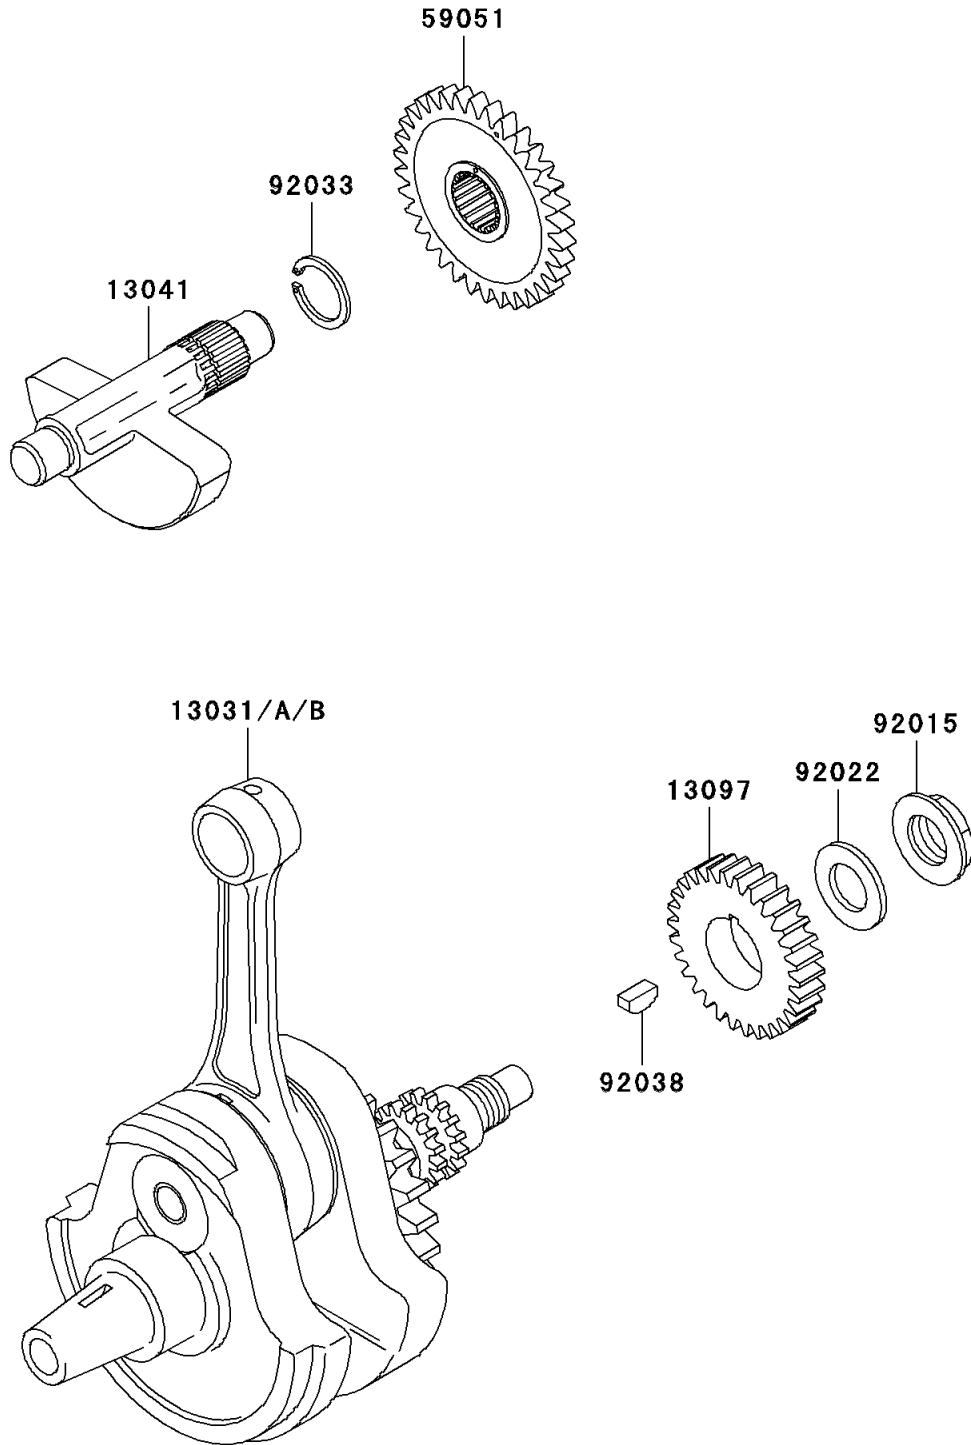

# 1996 KLX250R PARTS DIAGRAM

Crankshaft

E1321

# 1996 KLX250R PARTS LIST

## Crankshaft

| ITEM NAME                                   | PART NUMBER | QUANTITY |
|---------------------------------------------|-------------|----------|
| CRANKSHAFT-COMP (Ref # 13031A)              | 13031-1391  | 1        |
| BALANCER (Ref # 13041)                      | 13041-1107  | 1        |
| GEAR-PRIMARY SPUR,22T (Ref # 13097)         | 13097-1296  | 1        |
| GEAR-SPUR,BALANCER,DRIVEN,34T (Ref # 59051) | 59051-1286  | 1        |
| NUT (Ref # 92015)                           | 92015-1581  | 1        |
| WASHER,16.3X29X1.75 (Ref # 92022)           | 92022-1356  | 1        |
| RING-SNAP,18MM (Ref # 92033)                | 92033-029   | 1        |
| KEY (Ref # 92038)                           | 92038-1057  | 1        |