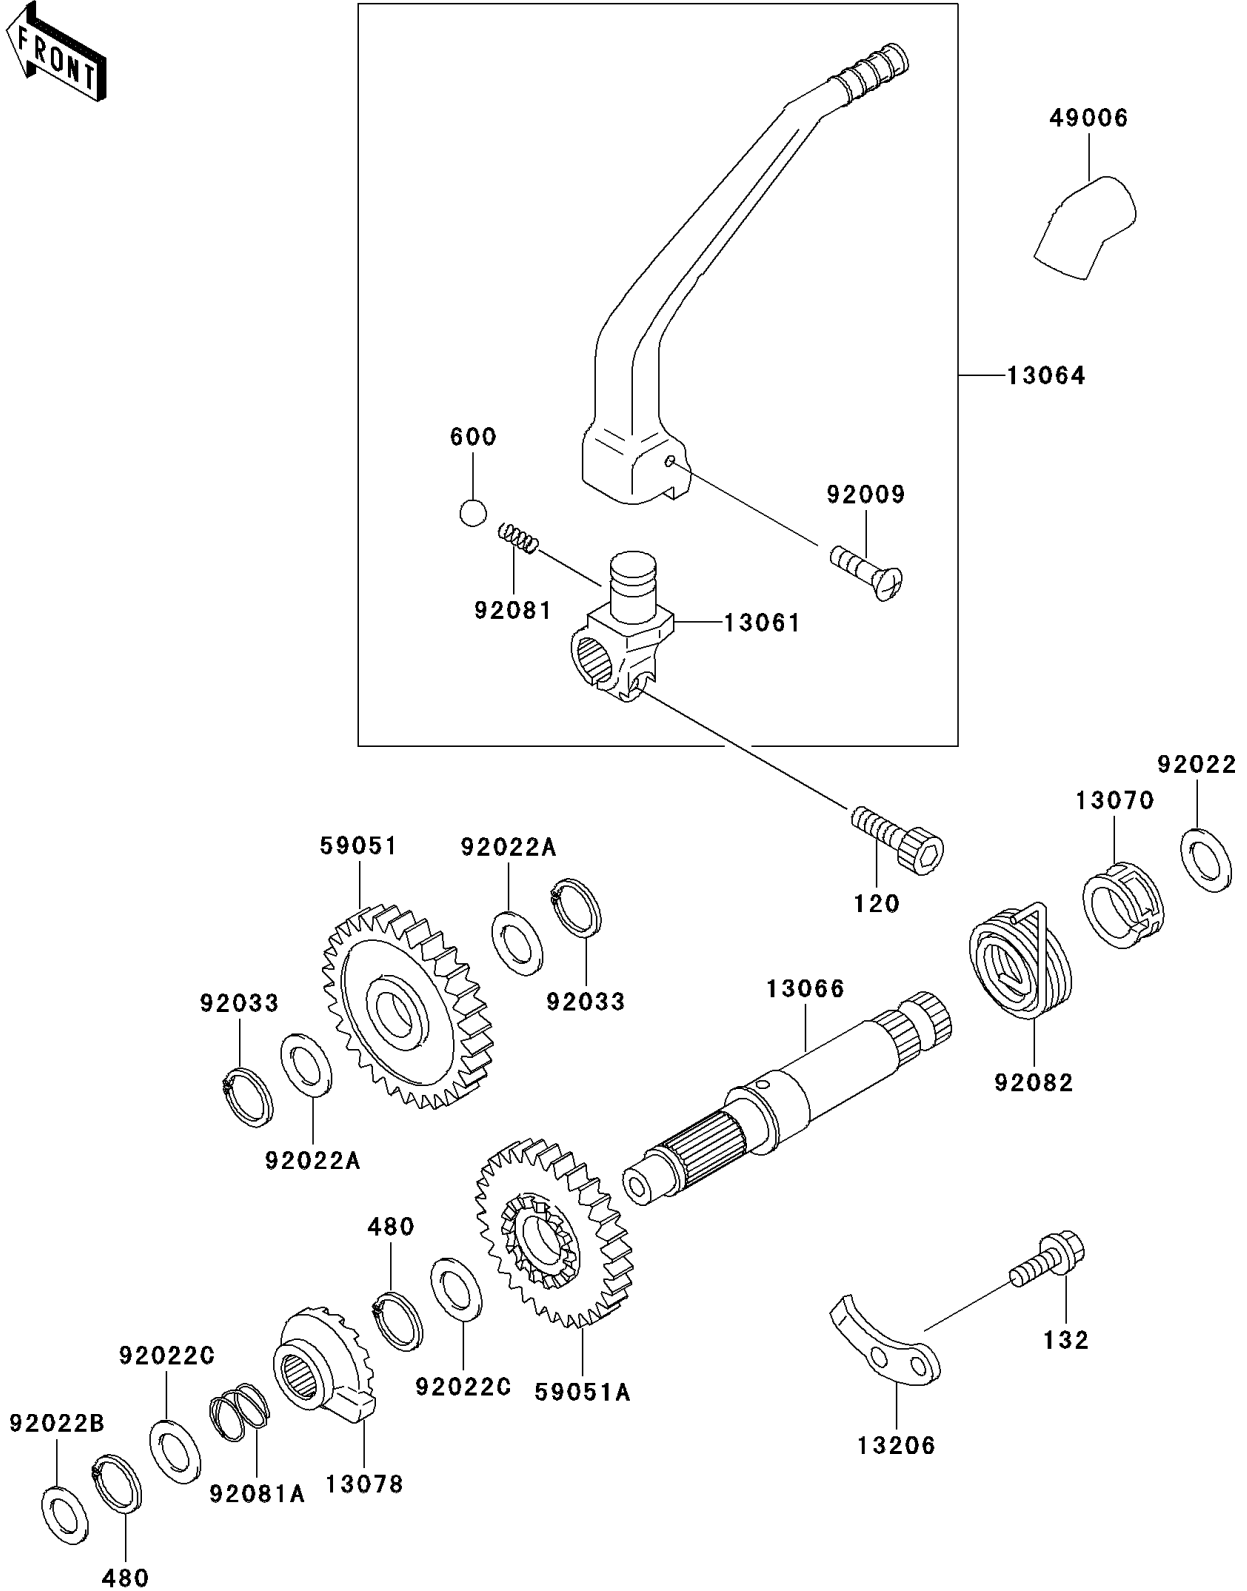

# 1994 KLX250R PARTS DIAGRAM

Kickstarter Mechanism

E1340

# 1994 KLX250R PARTS LIST

## Kickstarter Mechanism

ITEM NAME	PART NUMBER	QUANTITY
BOLT-SOCKET,8X25,BLACK (Ref # 120)	120S0825	1
BOLT-FLANGED-SMALL (Ref # 132)	132G0616	1
CIRCLIP-TYPE-C,16MM (Ref # 480)	480J1600	2
BALL-STEEL,1/4" (Ref # 600)	600A0800	1
BOSS,KICK PEDAL (Ref # 13061)	13061-1397	1
LEVER-ASSY-KICK,PEDAL (Ref # 13064)	13064-1172	1
SHAFT-KICK (Ref # 13066)	13066-1088	1
GUIDE,KICK SPRING (Ref # 13070)	13070-011	1
RATCHET (Ref # 13078)	13078-1052	1
GUIDE-KICK (Ref # 13206)	13206-1062	1
BOOT (Ref # 49006)	49006-1287	1
GEAR-SPUR,IDLE,28T (Ref # 59051)	59051-1120	1
GEAR-SPUR,KICK,29T (Ref # 59051A)	59051-1131	1
SCREW,6X27 (Ref # 92009)	92009-1607	1
WASHER,18.5X23X1.2 (Ref # 92022)	92022-118	1
WASHER,17.3X25X0.5 (Ref # 92022A)	92022-1614	2
WASHER,12.3X20X0.5 (Ref # 92022B)	92022-269	1
WASHER,16.8X22X0.5 (Ref # 92022C)	92022-315	2
RING-SNAP (Ref # 92033)	92033-032	2
SPRING,KICK PEDAL (Ref # 92081)	92081-020	1
SPRING,RATCHET (Ref # 92081A)	92081-122	1
SPRING,KICKSTARTER (Ref # 92082)	92082-003	1