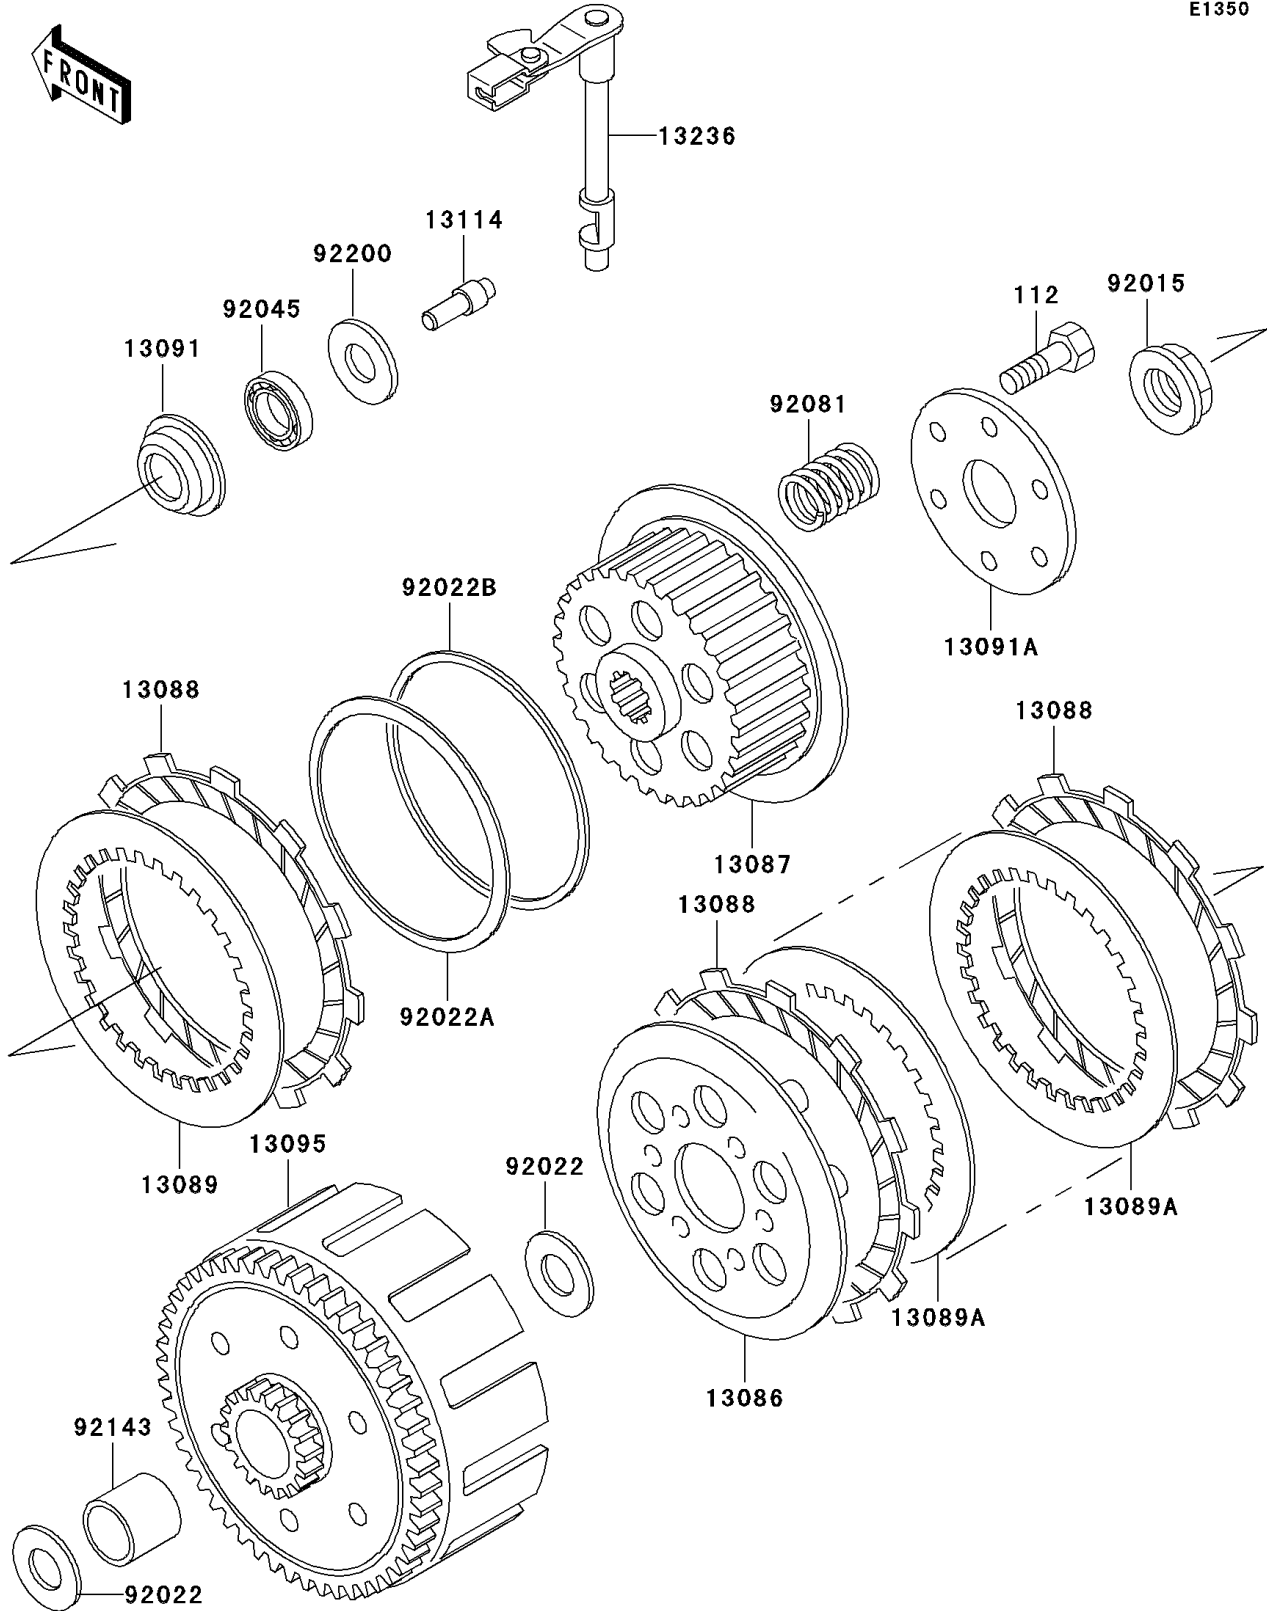

1994 KLX250R PARTS DIAGRAM

Clutch

E1350

1994 KLX250R PARTS LIST

Clutch

ITEM NAME	PART NUMBER	QUANTITY
BOLT-UPSET (Ref # 112)	112G0520	6
WHEEL-CLUTCH (Ref # 13086)	13086-1056	1
HUB-CLUTCH (Ref # 13087)	13087-1150	1
PLATE-FRICTION (Ref # 13088)	13088-1122	7
PLATE-CLUTCH (Ref # 13089)	13089-1085	1
PLATE-CLUTCH,T=1.6 (Ref # 13089A)	13089-1094	5
HOLDER,CLUTCH PUSHER (Ref # 13091)	13091-1134	1
HOLDER,CLUTCH SPRING (Ref # 13091A)	13091-1683	1
HOUSING-COMP-CLUTCH (Ref # 13095)	13095-1297	1
PUSHER-CLUTCH (Ref # 13114)	13114-1066	1
LEVER-COMP (Ref # 13236)	13236-1259	1
NUT (Ref # 92015)	92015-1581	1
WASHER,20.5X34X2 (Ref # 92022)	92022-031	2
WASHER,JUDDER SPRING (Ref # 92022A)	92022-1974	1
WASHER,JUDDER SPRING SEAT (Ref # 92022B)	92022-1993	1
BEARING-BALL (Ref # 92045)	92045-1236	1
SPRING,CLUTCH (Ref # 92081)	92081-080	6
COLLAR (Ref # 92143)	92143-1669	1
WASHER,7X12.5X0.8 (Ref # 92200)	92200-1197	1