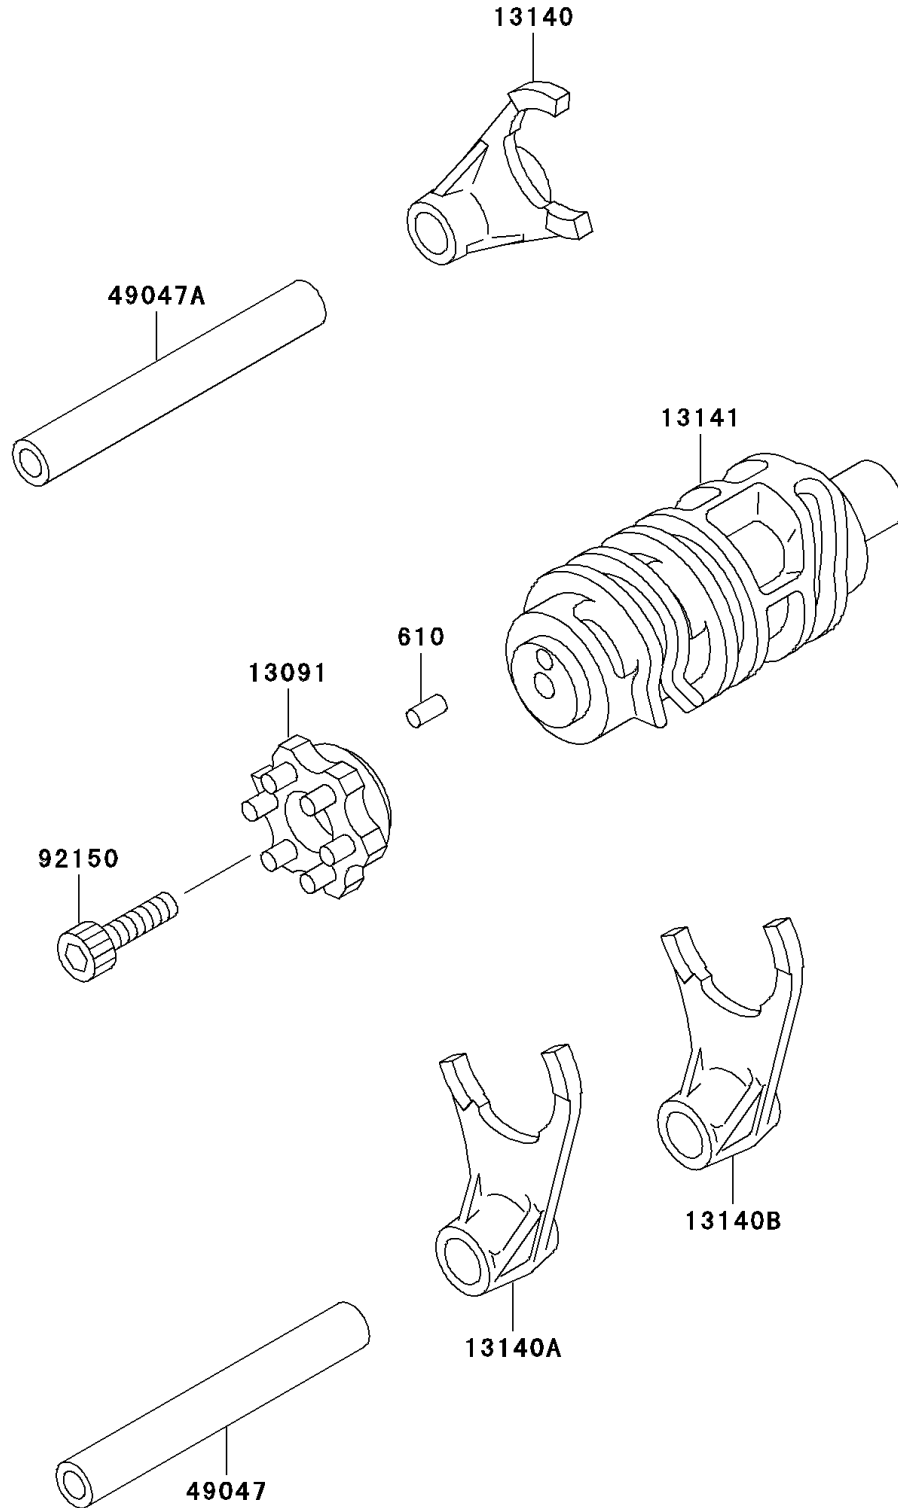

1994 KLX250R PARTS DIAGRAM

Gear Change Drum/Shift Fork(s)

E1362

1994 KLX250R PARTS LIST

Gear Change Drum/Shift Fork(s)

ITEM NAME	PART NUMBER	QUANTITY
ROLLER,4X8 (Ref # 610)	610A0408	1
HOLDER,CHANGE DRUM (Ref # 13091)	13091-1722	1
FORK-SHIFT,5TH&TOP (Ref # 13140)	13140-1216	1
FORK-SHIFT,2ND&3RD (Ref # 13140A)	13140-1217	1
FORK-SHIFT,LOW&4TH (Ref # 13140B)	13140-1218	1
DRUM-CHANGE (Ref # 13141)	13141-1181	1
ROD-SHIFT,L=106.7 (Ref # 49047)	49047-1056	1
ROD-SHIFT,L=71.7 (Ref # 49047A)	49047-1057	1
BOLT (Ref # 92150)	92150-1645	1