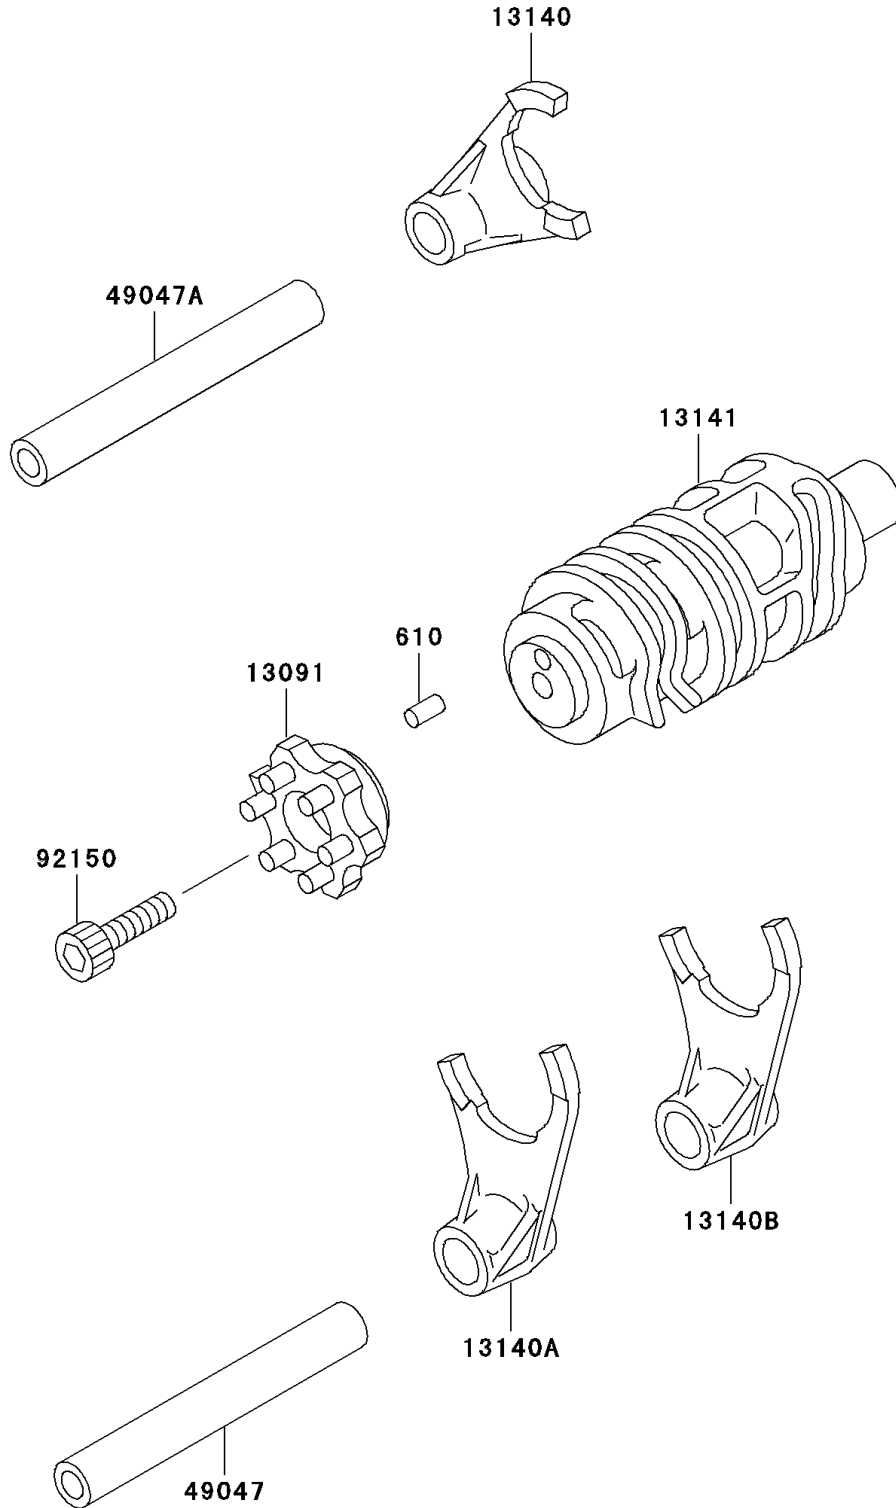

1994 KLX250R PARTS DIAGRAM

Gear Change Drum/Shift Fork(s)

E1362

1994 KLX250R PARTS LIST

Gear Change Drum/Shift Fork(s)

ITEM NAME	PART NUMBER	QUANTITY
ROLLER,4X8 (Ref # 610)	610A0408	1
HOLDER,CHANGE DRUM (Ref # 13091)	13091-1722	1
FORK-SHIFT,5TH&TOP (Ref # 13140)	13140-1216	1
FORK-SHIFT,2ND&3RD (Ref # 13140A)	13140-1217	1
FORK-SHIFT,LOW&4TH (Ref # 13140B)	13140-1218	1
DRUM-CHANGE (Ref # 13141)	13141-1181	1
ROD-SHIFT,L=106.7 (Ref # 49047)	49047-1056	1
ROD-SHIFT,L=71.7 (Ref # 49047A)	49047-1057	1
BOLT (Ref # 92150)	92150-1645	1