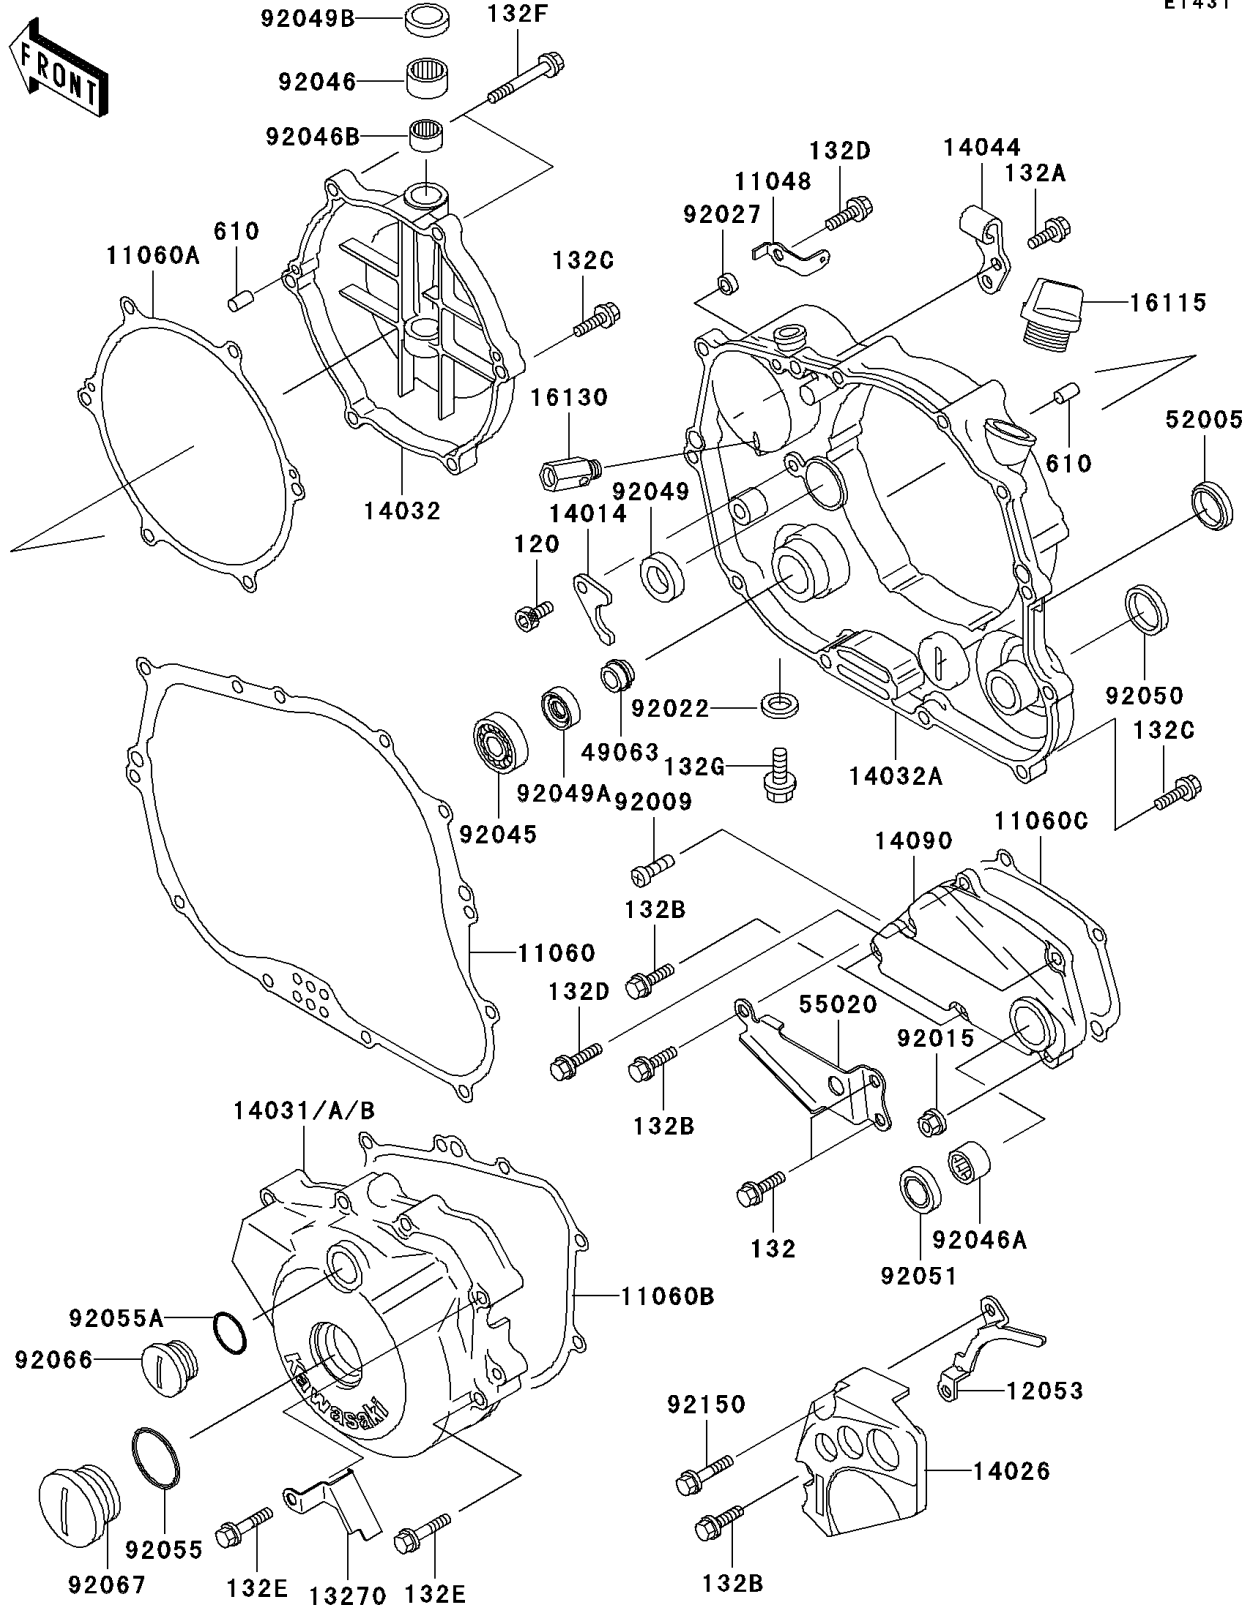

# 1994 KLX250R PARTS DIAGRAM

Engine Cover(s)

E1431

# 1994 KLX250R PARTS LIST

## Engine Cover(s)

ITEM NAME	PART NUMBER	QUANTITY
BOLT-SOCKET,6X10 (Ref # 120)	120P0610	1
BRACKET (Ref # 11048)	11048-1300	1
GASKET,CLUTCH COVER INNER (Ref # 11060)	11060-1324	1
GASKET,CLUTCH COVER OUTER (Ref # 11060A)	11060-1325	1
GASKET,GENERATOR COVER (Ref # 11060B)	11060-1326	1
GASKET,TRANSMISSION COVER (Ref # 11060C)	11060-1327	1
GUIDE-CHAIN (Ref # 12053)	12053-1337	1
PLATE (Ref # 13270)	13270-1146	1
PLATE-POSITION (Ref # 14014)	14014-1062	1
COVER-CHAIN (Ref # 14026)	14026-1186	1
COVER-GENERATOR (Ref # 14031)	14031-1284	1
COVER-GENERATOR (Ref # 14031B)	14031-1301	1
COVER-CLUTCH,OUTER (Ref # 14032)	14032-1335	1
COVER-CLUTCH,INNER (Ref # 14032A)	14032-1359	1
HOLDER-CABLE (Ref # 14044)	14044-1078	1
COVER,TRANSMISSION (Ref # 14090)	14090-1285	1
CAP-OIL FILLER (Ref # 16115)	16115-018	1
VALVE-ASSY-RELIEF (Ref # 16130)	16130-1001	1
SEAL-MECHANICAL,WATER PUMP (Ref # 49063)	49063-1002	1
GAUGE,OIL LEVEL (Ref # 52005)	52005-1009	1
GUARD,TRANSMISSION COVER (Ref # 55020)	55020-1460	1
SCREW (Ref # 92009)	92009-1726	1
NUT,FLANGED,6MM (Ref # 92015)	92015-1193	1
WASHER,8.2X14X1.0 (Ref # 92022)	92022-1488	1
COLLAR,6.5X10.5X4.5 (Ref # 92027)	92027-1885	1
BEARING-BALL,6901 (Ref # 92045)	92045-1246	1
BEARING-NEEDLE,HK1210 (Ref # 92046)	92046-1010	1
BEARING-NEEDLE,HK1312 (Ref # 92046A)	92046-1148	1
BEARING-NEEDLE (Ref # 92046B)	92046-1230	1