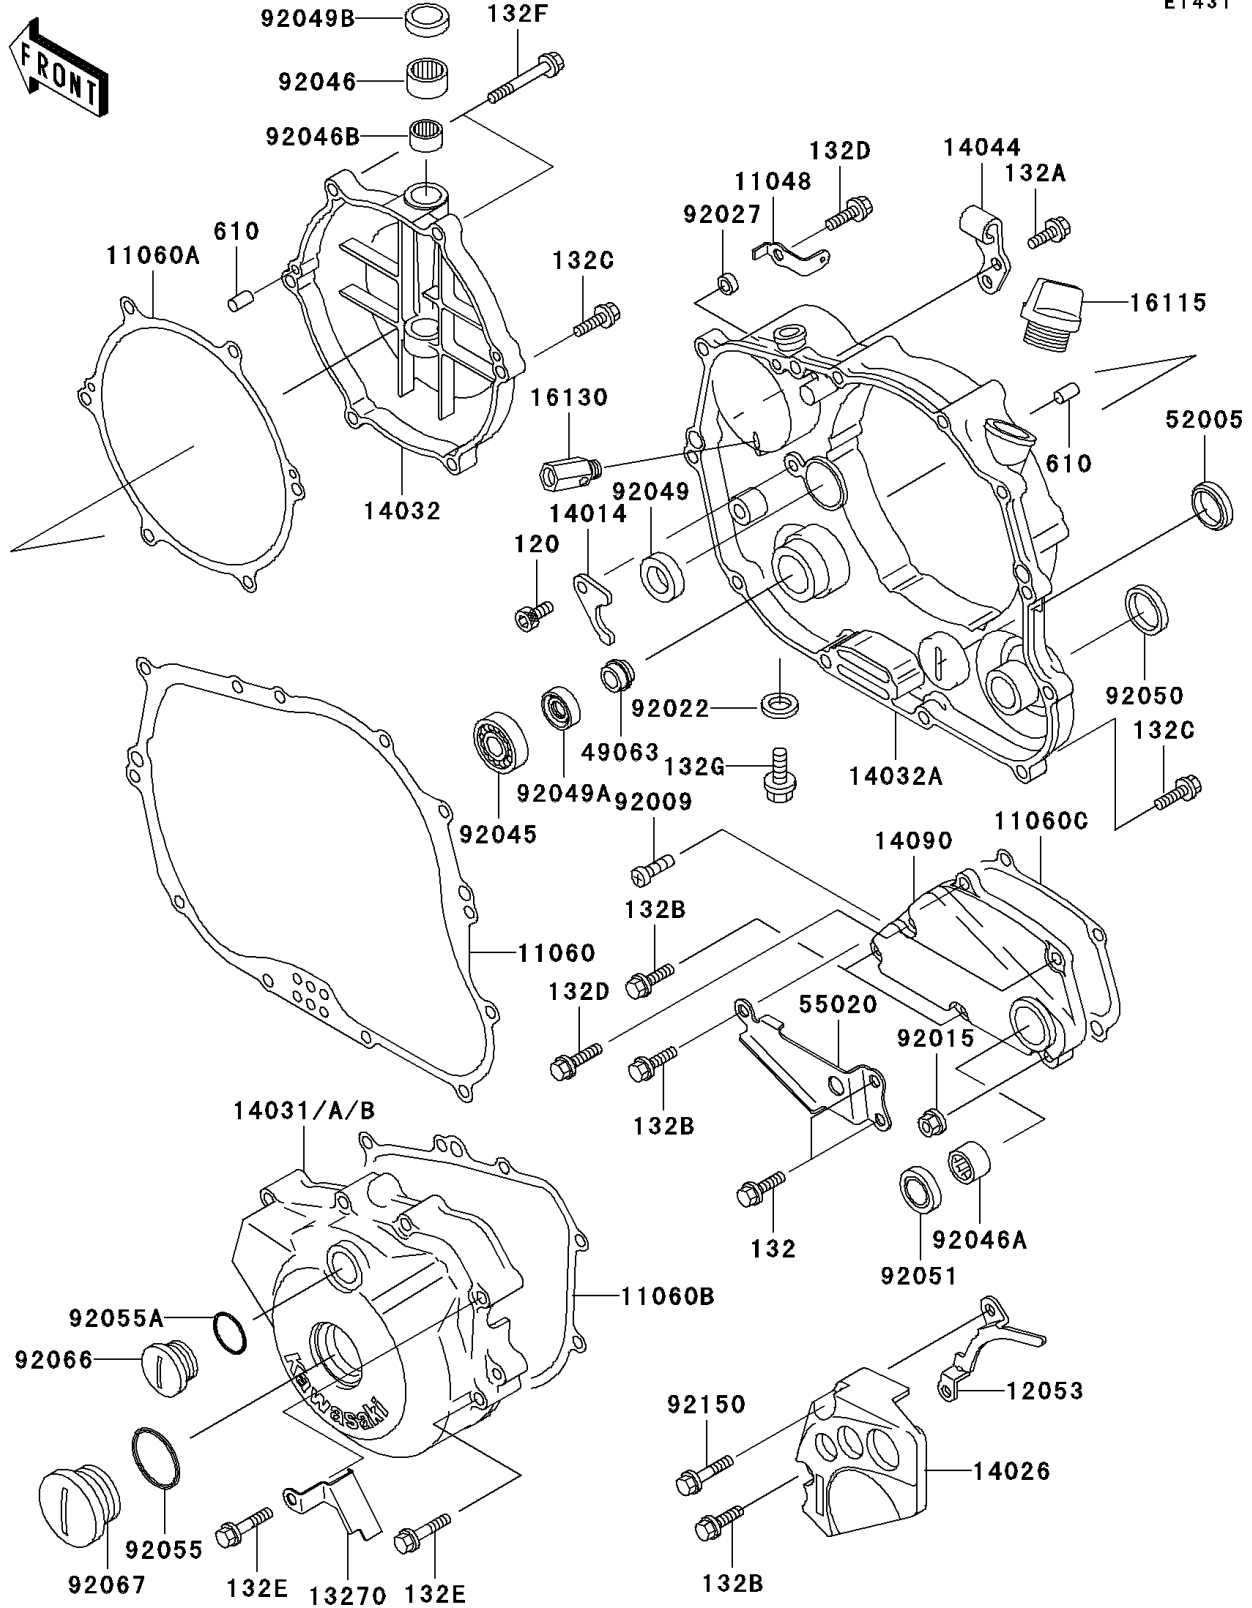

1996 KLX250R PARTS DIAGRAM

Engine Cover(s)

E1431

1996 KLX250R PARTS LIST

Engine Cover(s)

ITEM NAME	PART NUMBER	QUANTITY
BOLT-SOCKET,6X10 (Ref # 120)	120P0610	1
BRACKET (Ref # 11048)	11048-1300	1
GASKET,CLUTCH COVER INNER (Ref # 11060)	11060-1324	1
GASKET,CLUTCH COVER OUTER (Ref # 11060A)	11060-1325	1
GASKET,GENERATOR COVER (Ref # 11060B)	11060-1326	1
GASKET,TRANSMISSION COVER (Ref # 11060C)	11060-1327	1
GUIDE-CHAIN (Ref # 12053)	12053-1337	1
PLATE (Ref # 13270)	13270-1146	1
PLATE-POSITION (Ref # 14014)	14014-1062	1
COVER-CHAIN (Ref # 14026)	14026-1186	1
COVER-GENERATOR (Ref # 14031A)	14031-1301	1
COVER-CLUTCH,OUTER (Ref # 14032)	14032-1335	1
COVER-CLUTCH,INNER (Ref # 14032A)	14032-1359	1
HOLDER-CABLE (Ref # 14044)	14044-1078	1
COVER,TRANSMISSION (Ref # 14090)	14090-1285	1
CAP-OIL FILLER (Ref # 16115)	16115-018	1
VALVE-ASSY-RELIEF (Ref # 16130)	16130-1001	1
SEAL-MECHANICAL,WATER PUMP (Ref # 49063)	49063-1002	1
GAUGE,OIL LEVEL (Ref # 52005)	52005-1009	1
GUARD,TRANSMISSION COVER (Ref # 55020)	55020-1460	1
SCREW (Ref # 92009)	92009-1726	1
NUT,FLANGED,6MM (Ref # 92015)	92015-1193	1
WASHER,8.2X14X1.0 (Ref # 92022)	92022-1488	1
COLLAR,6.5X10.5X4.5 (Ref # 92027)	92027-1885	1
BEARING-BALL,6901 (Ref # 92045)	92045-1246	1
BEARING-NEEDLE,HK1210 (Ref # 92046)	92046-1010	1
BEARING-NEEDLE,HK1312 (Ref # 92046A)	92046-1148	1
BEARING-NEEDLE (Ref # 92046B)	92046-1230	1
SEAL-OIL (Ref # 92049)	92049-1191	1