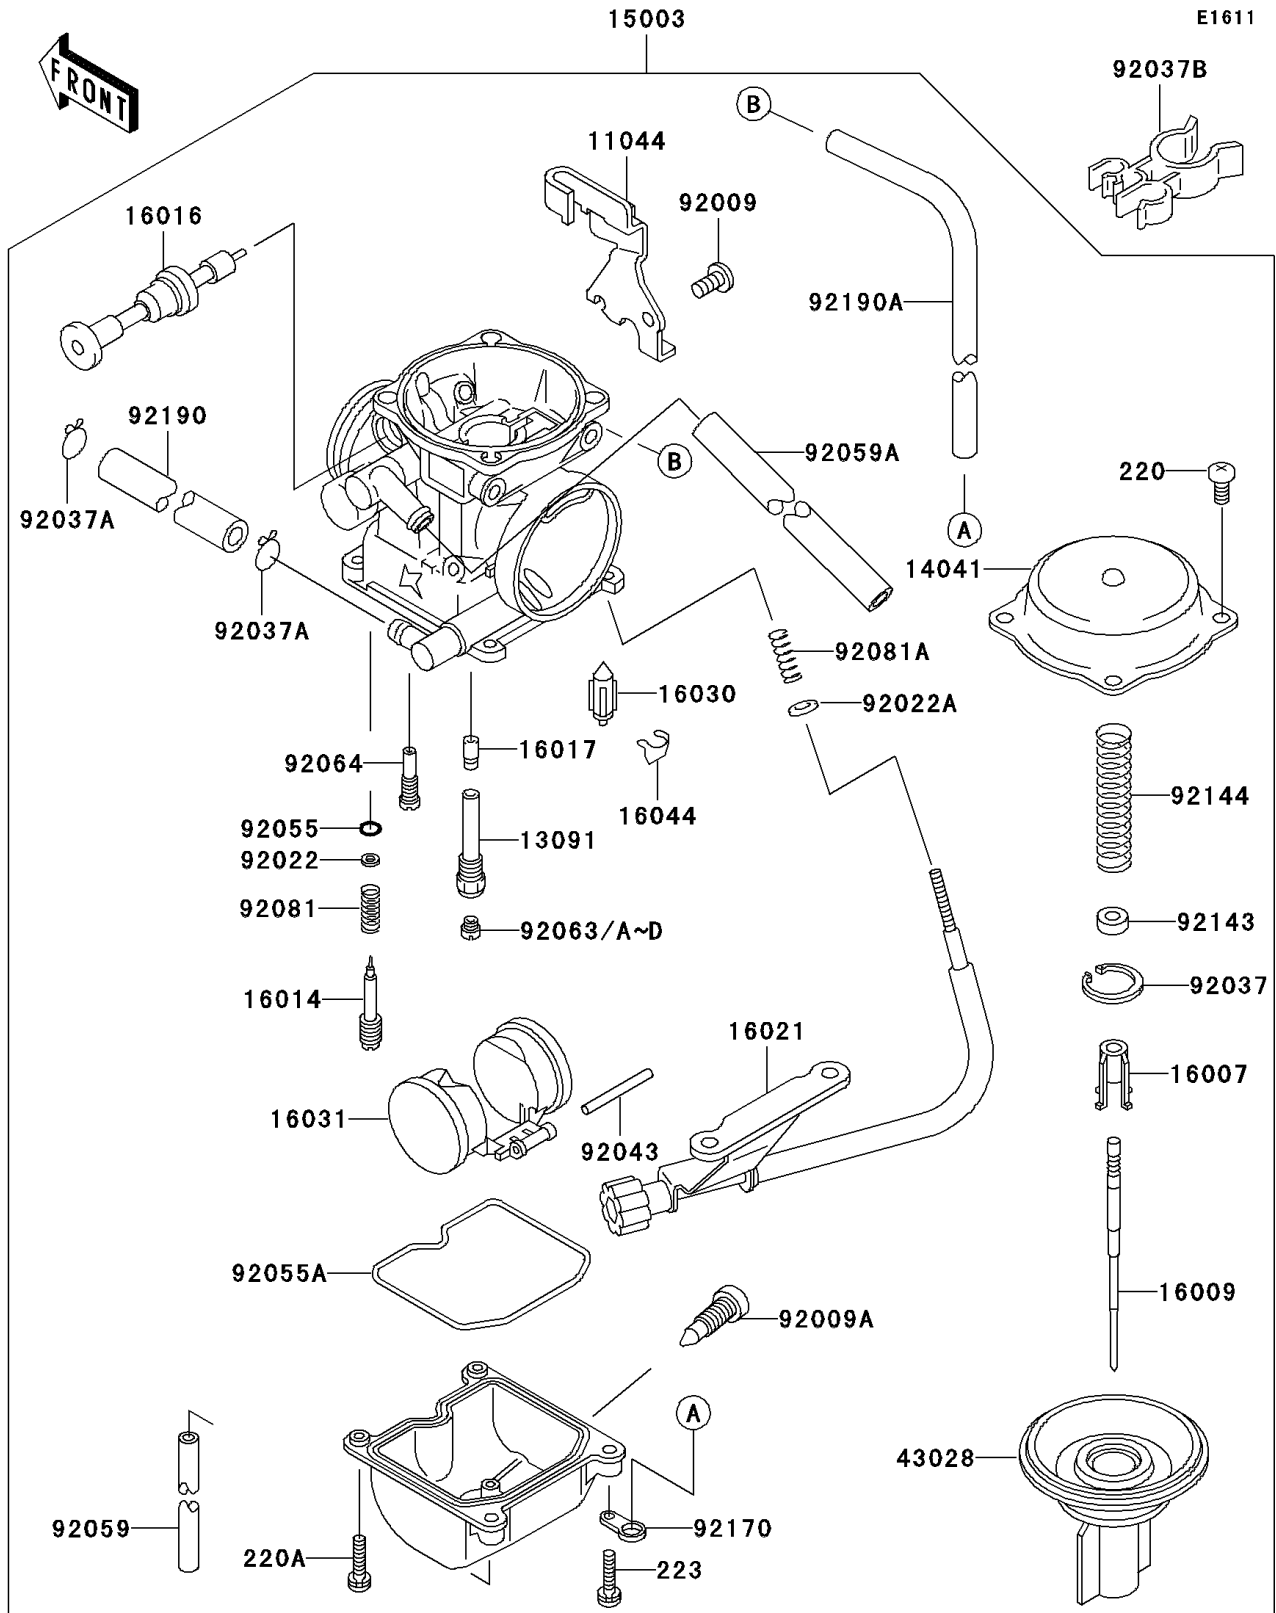

1994 KLX250R PARTS DIAGRAM

Carburetor