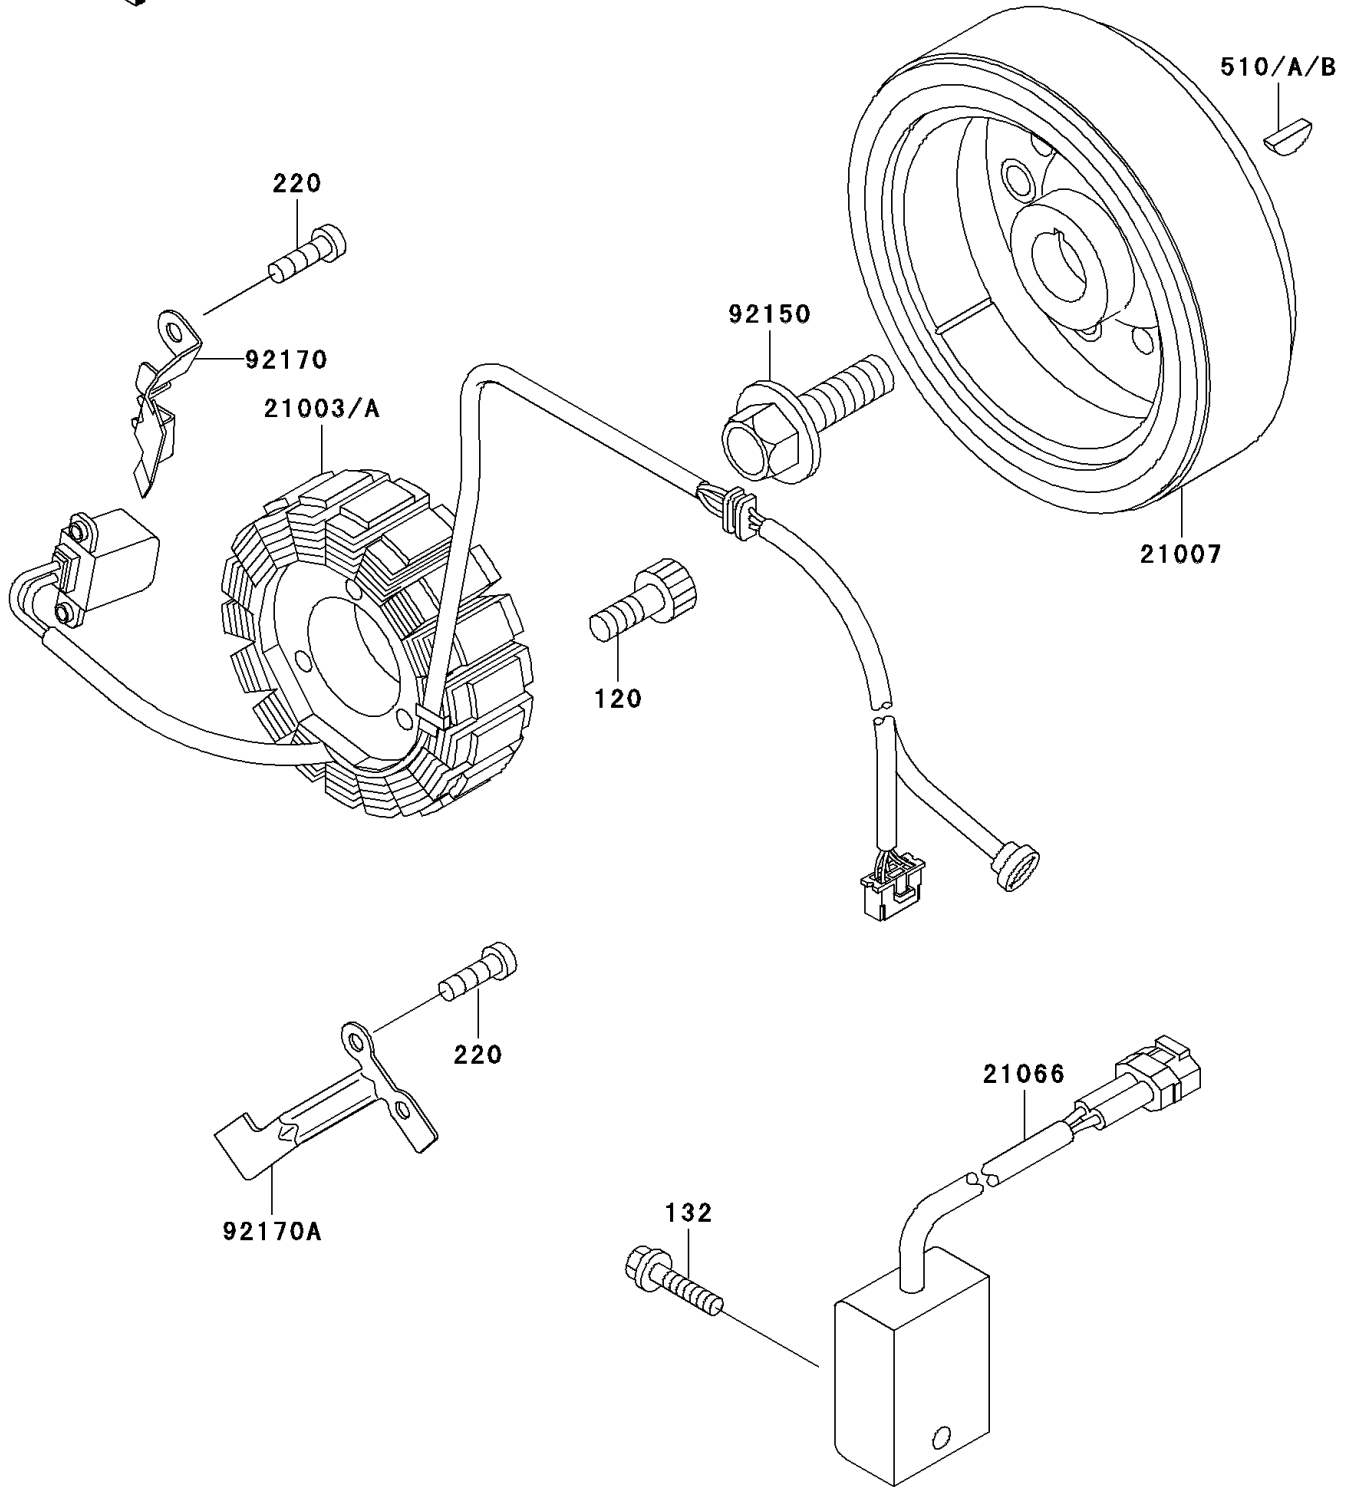

1994 KLX250R PARTS DIAGRAM

Generator

E1810

1994 KLX250R PARTS LIST

Generator

ITEM NAME	PART NUMBER	QUANTITY
BOLT-SOCKET,5X30 (Ref # 120)	120P0530	3
BOLT-FLANGED-SMALL (Ref # 132)	132J0612	1
SCREW-PAN-CROS (Ref # 220)	220B0512	4
KEY-WOODRUFF (Ref # 510A)	510A3100	1
KEY-WOODRUFF (Ref # 510B)	510A3200	1
STATOR (Ref # 21003)	21003-1269	1
ROTOR,MAGNETO (Ref # 21007)	21007-1252	1
REGULATOR-VOLTAGE (Ref # 21066)	21066-1072	1
BOLT,12X40 (Ref # 92150)	92150-1717	1
CLAMP (Ref # 92170)	92170-1346	1
CLAMP (Ref # 92170A)	92170-1347	1