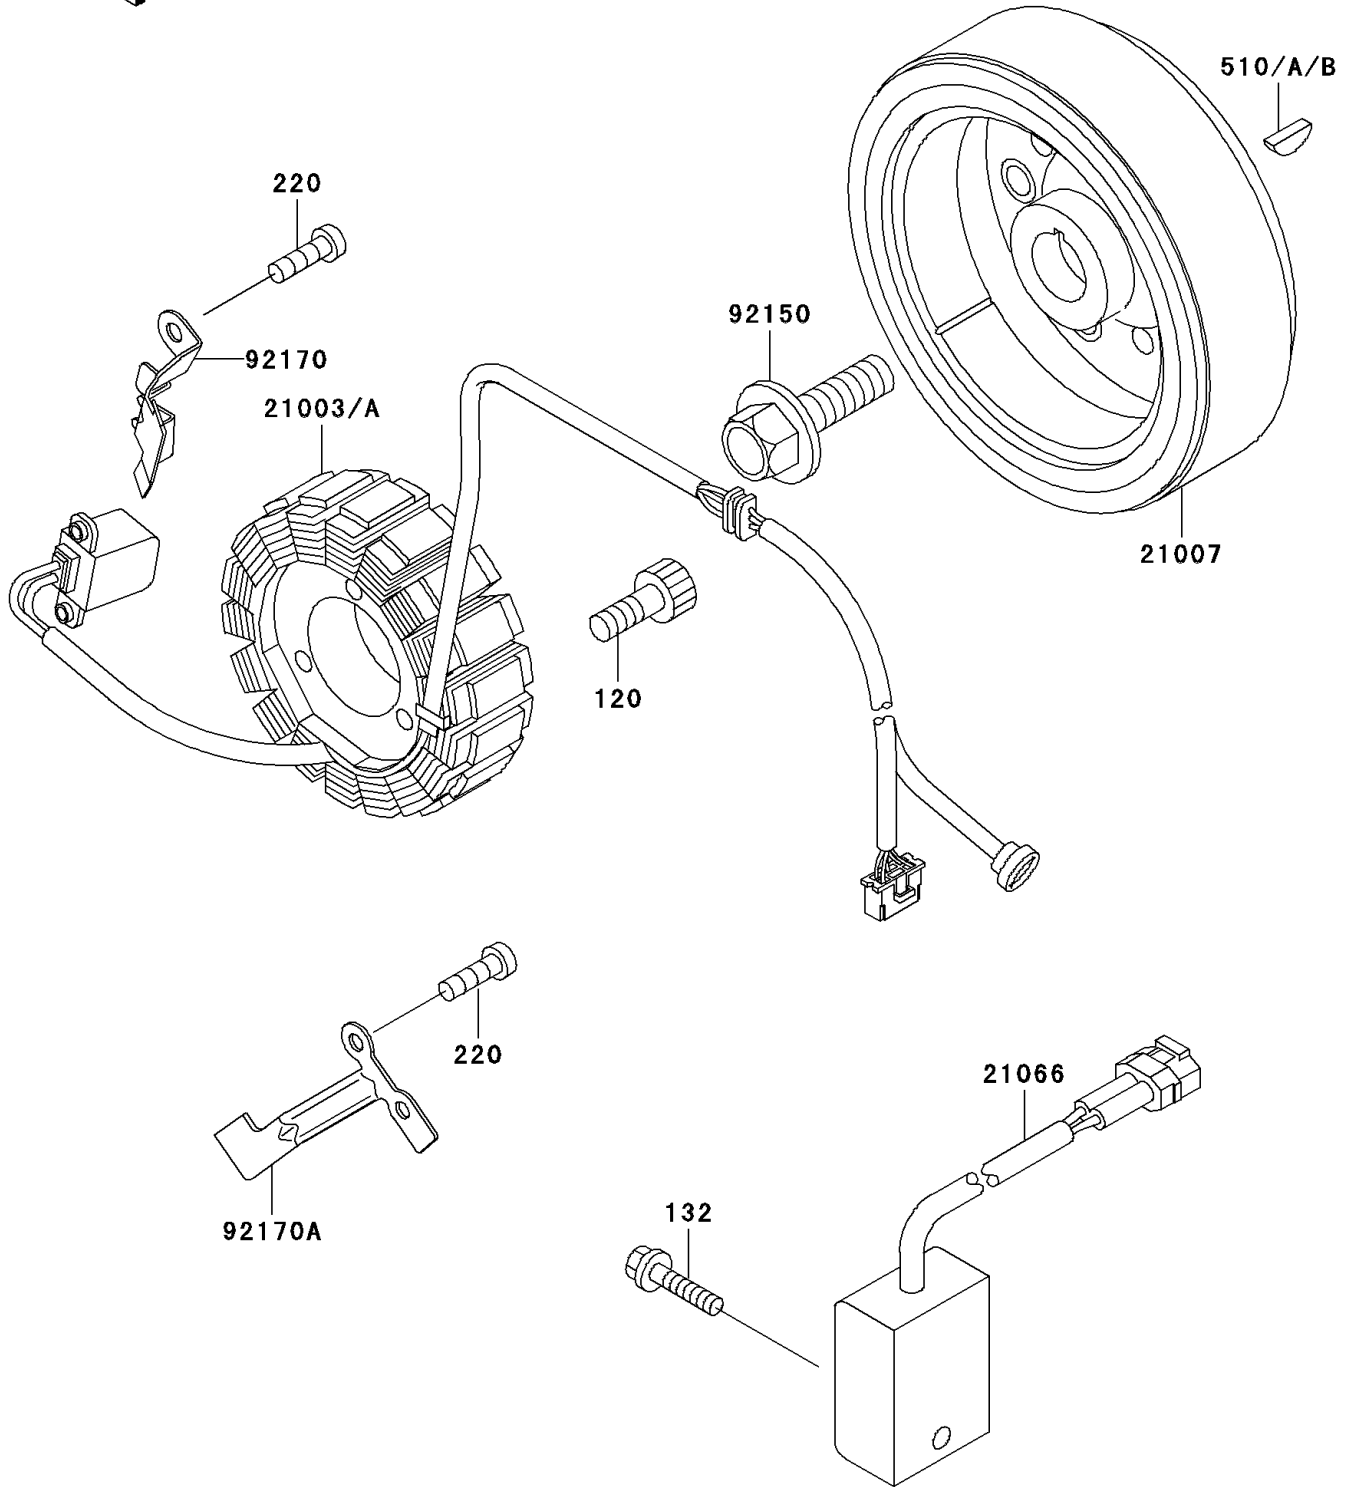

1995 KLX250R PARTS DIAGRAM

Generator

E1810

1995 KLX250R PARTS LIST

Generator

ITEM NAME	PART NUMBER	QUANTITY
BOLT-SOCKET,5X30 (Ref # 120)	120P0530	3
BOLT-FLANGED-SMALL (Ref # 132)	132J0612	1
SCREW-PAN-CROS (Ref # 220)	220B0512	4
KEY-WOODRUFF (Ref # 510)	510A3100	1
STATOR (Ref # 21003)	21003-1269	1
ROTOR,MAGNETO (Ref # 21007)	21007-1252	1
REGULATOR-VOLTAGE (Ref # 21066)	21066-1072	1
BOLT,12X40 (Ref # 92150)	92150-1717	1
CLAMP (Ref # 92170)	92170-1346	1
CLAMP (Ref # 92170A)	92170-1347	1