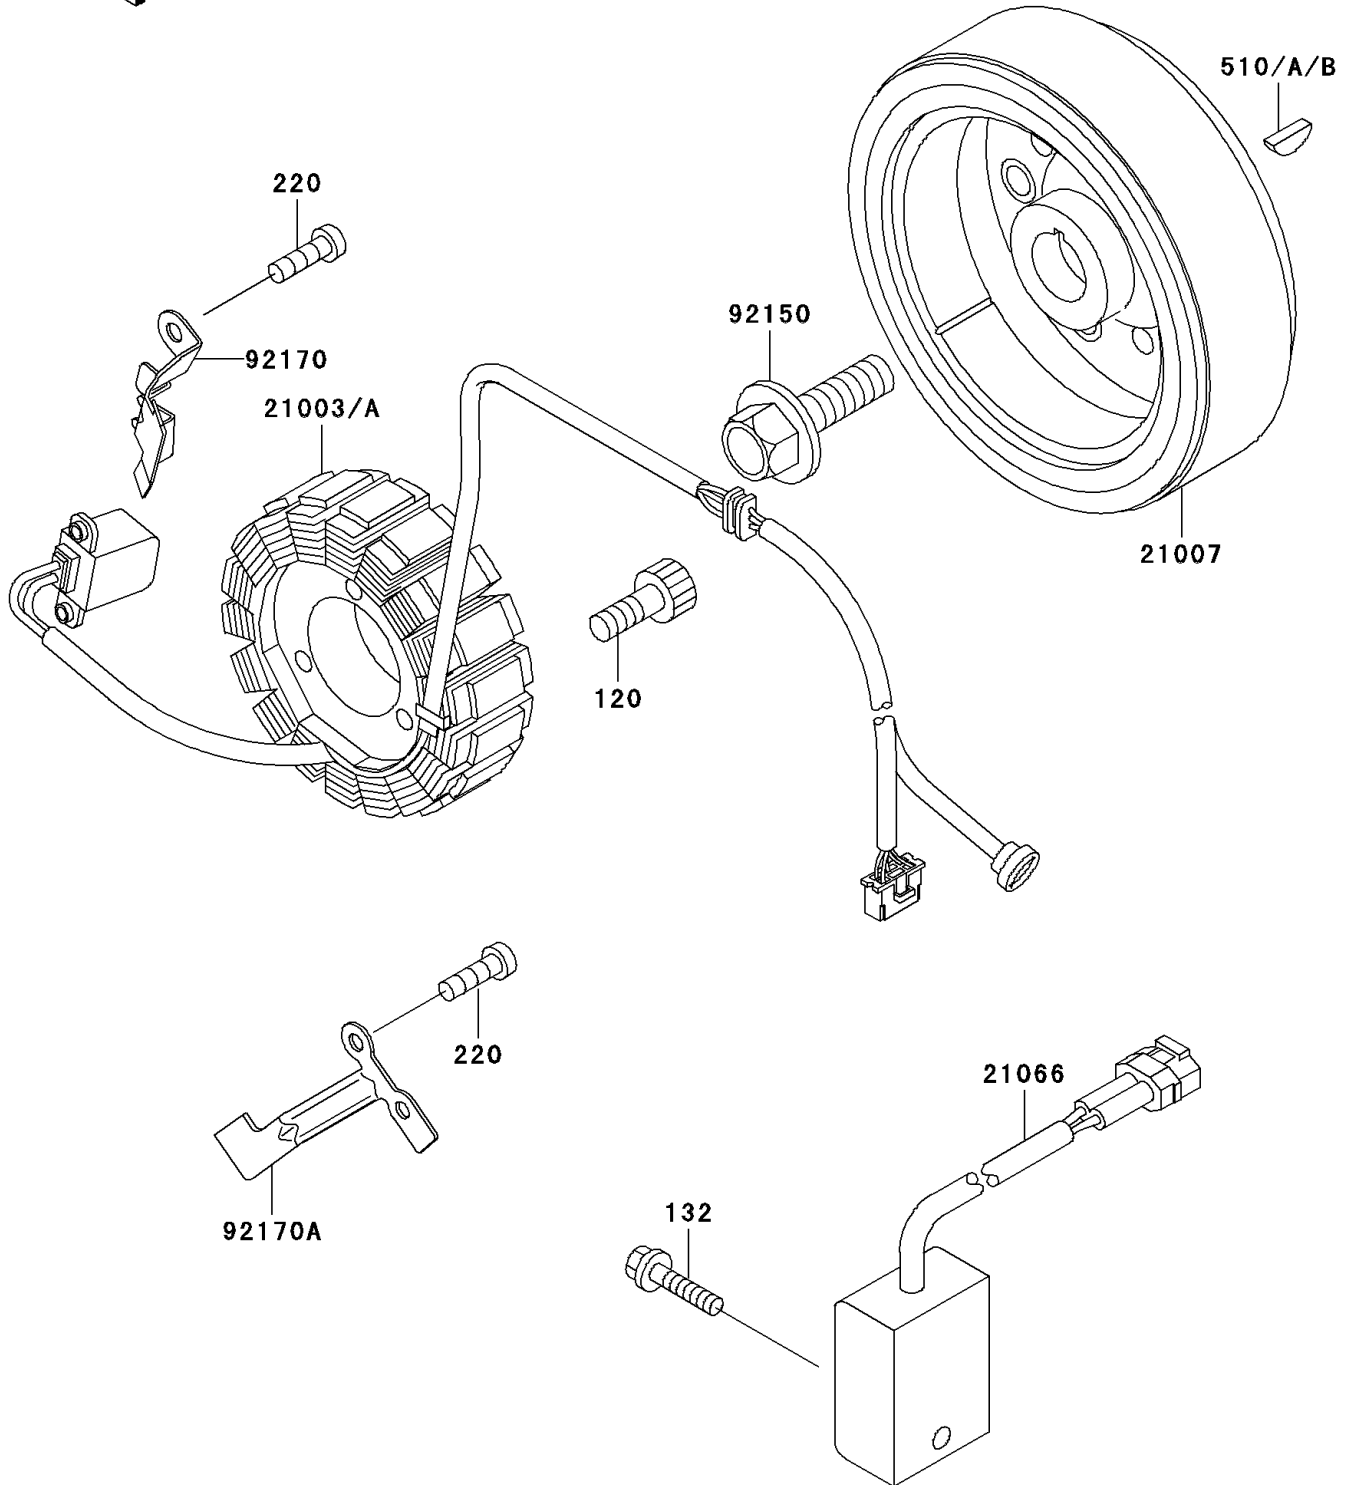

1996 KLX250R PARTS DIAGRAM

Generator

E1810

1996 KLX250R PARTS LIST

Generator

ITEM NAME	PART NUMBER	QUANTITY
BOLT-SOCKET,5X30 (Ref # 120)	120P0530	3
BOLT-FLANGED-SMALL (Ref # 132)	132J0612	1
SCREW-PAN-CROS (Ref # 220)	220B0512	4
KEY-WOODRUFF (Ref # 510)	510A3100	1
ROTOR,MAGNETO (Ref # 21007)	21007-1252	1
REGULATOR-VOLTAGE (Ref # 21066)	21066-1072	1
BOLT,12X40 (Ref # 92150)	92150-1717	1
CLAMP (Ref # 92170)	92170-1346	1
CLAMP (Ref # 92170A)	92170-1347	1
STATOR (Ref # 21003)	21003-1269	1
STATOR (Ref # 21003A)	21003-1274	1