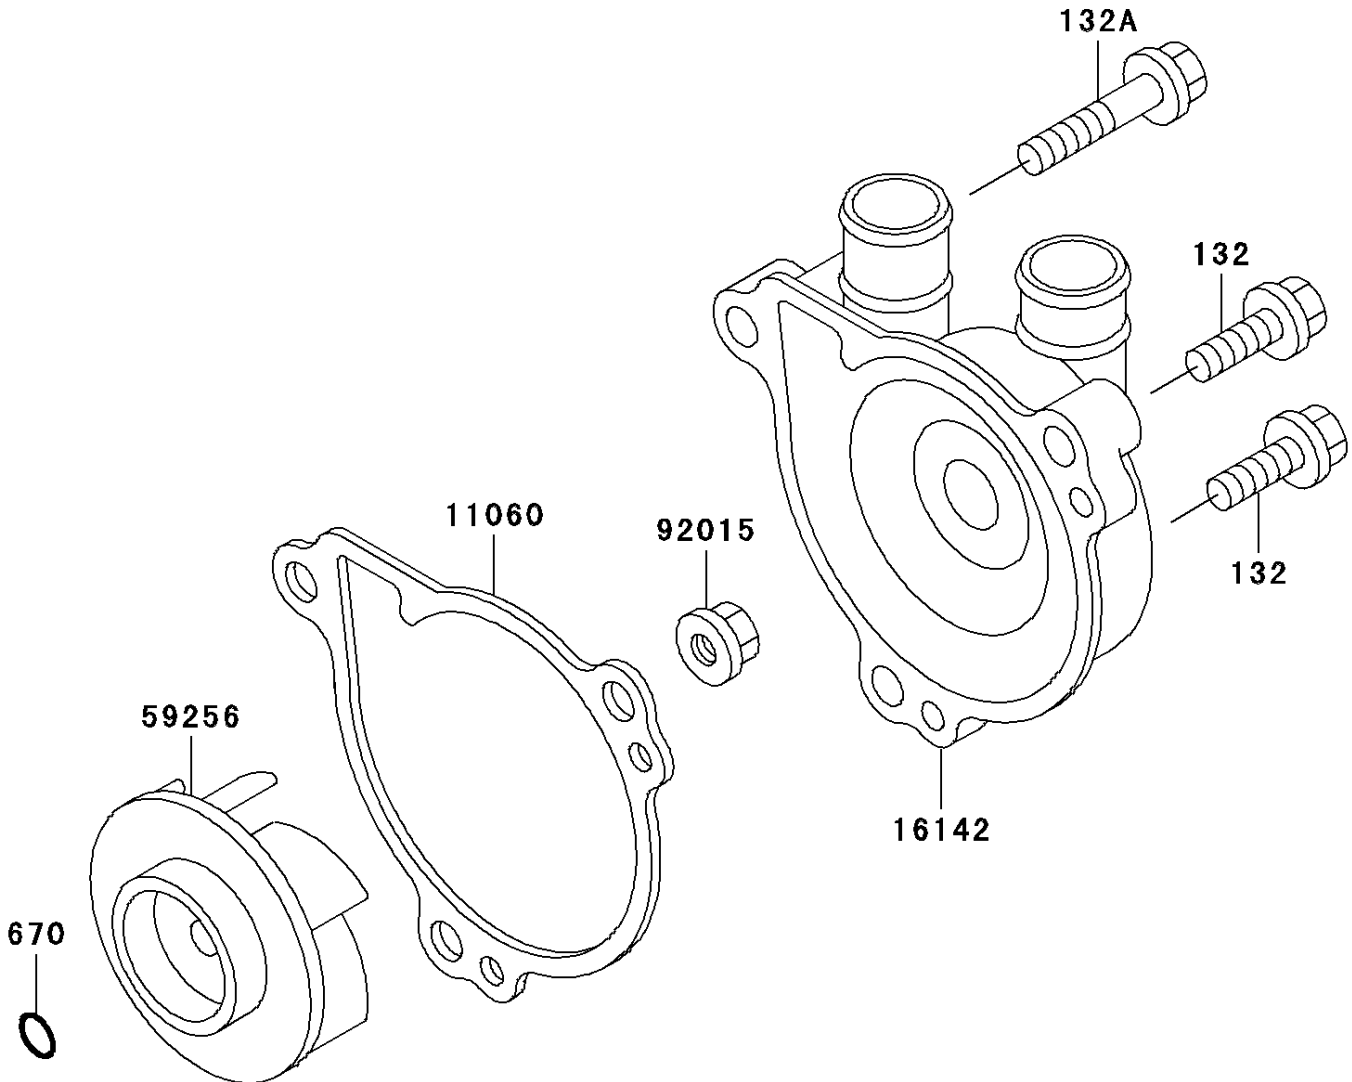

# 1994 KLX250R PARTS DIAGRAM

Water Pump

E3031

## 1994 KLX250R PARTS LIST

### Water Pump

ITEM NAME	PART NUMBER	QUANTITY
BOLT-FLANGED-SMALL (Ref # 132)	132Y0625	2
BOLT-FLANGED-SMALL (Ref # 132A)	132Y0665	1
O RING,6MM (Ref # 670)	670B1506	1
GASKET,PUMP COVER (Ref # 11060)	11060-1328	1
COVER-PUMP (Ref # 16142)	16142-1124	1
IMPELLER (Ref # 59256)	59256-1063	1
NUT,FLANGED,6MM (Ref # 92015)	92015-1078	1