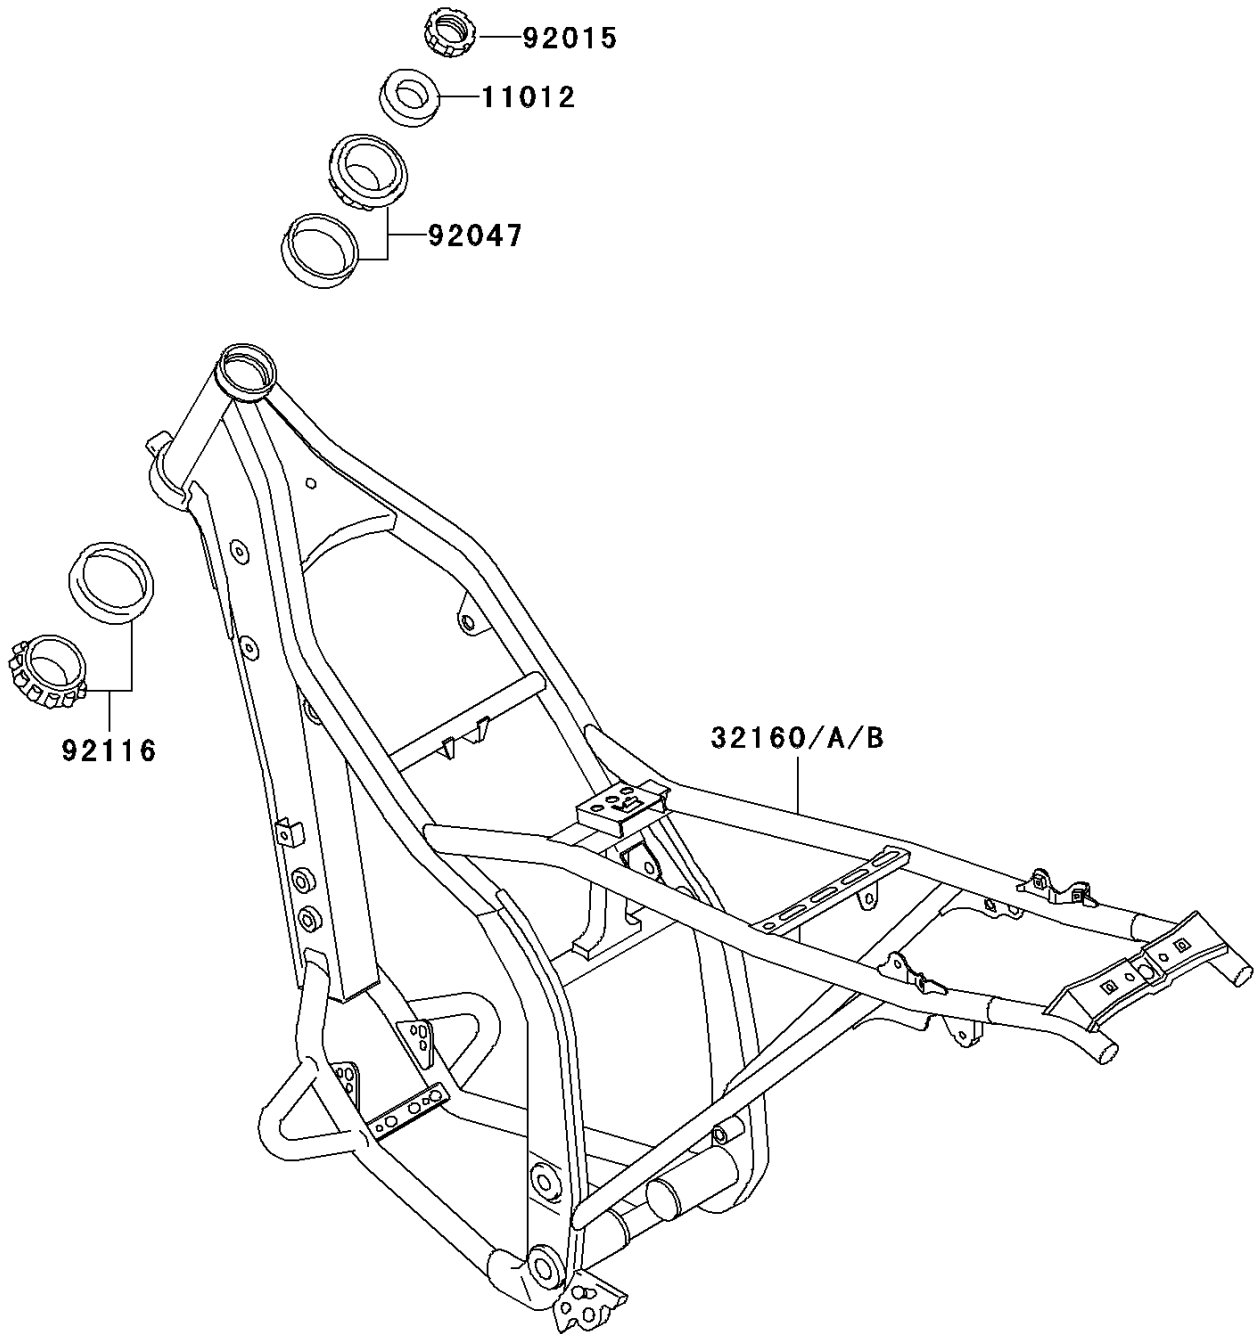

1994 KLX250R PARTS DIAGRAM

Frame

F2120

1994 KLX250R PARTS LIST

Frame

ITEM NAME	PART NUMBER	QUANTITY
CAP,STEERING STEM (Ref # 11012)	11012-1762	1
FRAME-COMP,VIOLET (Ref # 32160)	32160-1366-TY	1
NUT,25MM,T=12 (Ref # 92015)	92015-1546	1
RACE,ROLLER,32005JR RS (Ref # 92047)	92047-017	1
BEARING-ROLLER,HI-CAP32006JRRS (Ref # 92116)	92116-1069	1