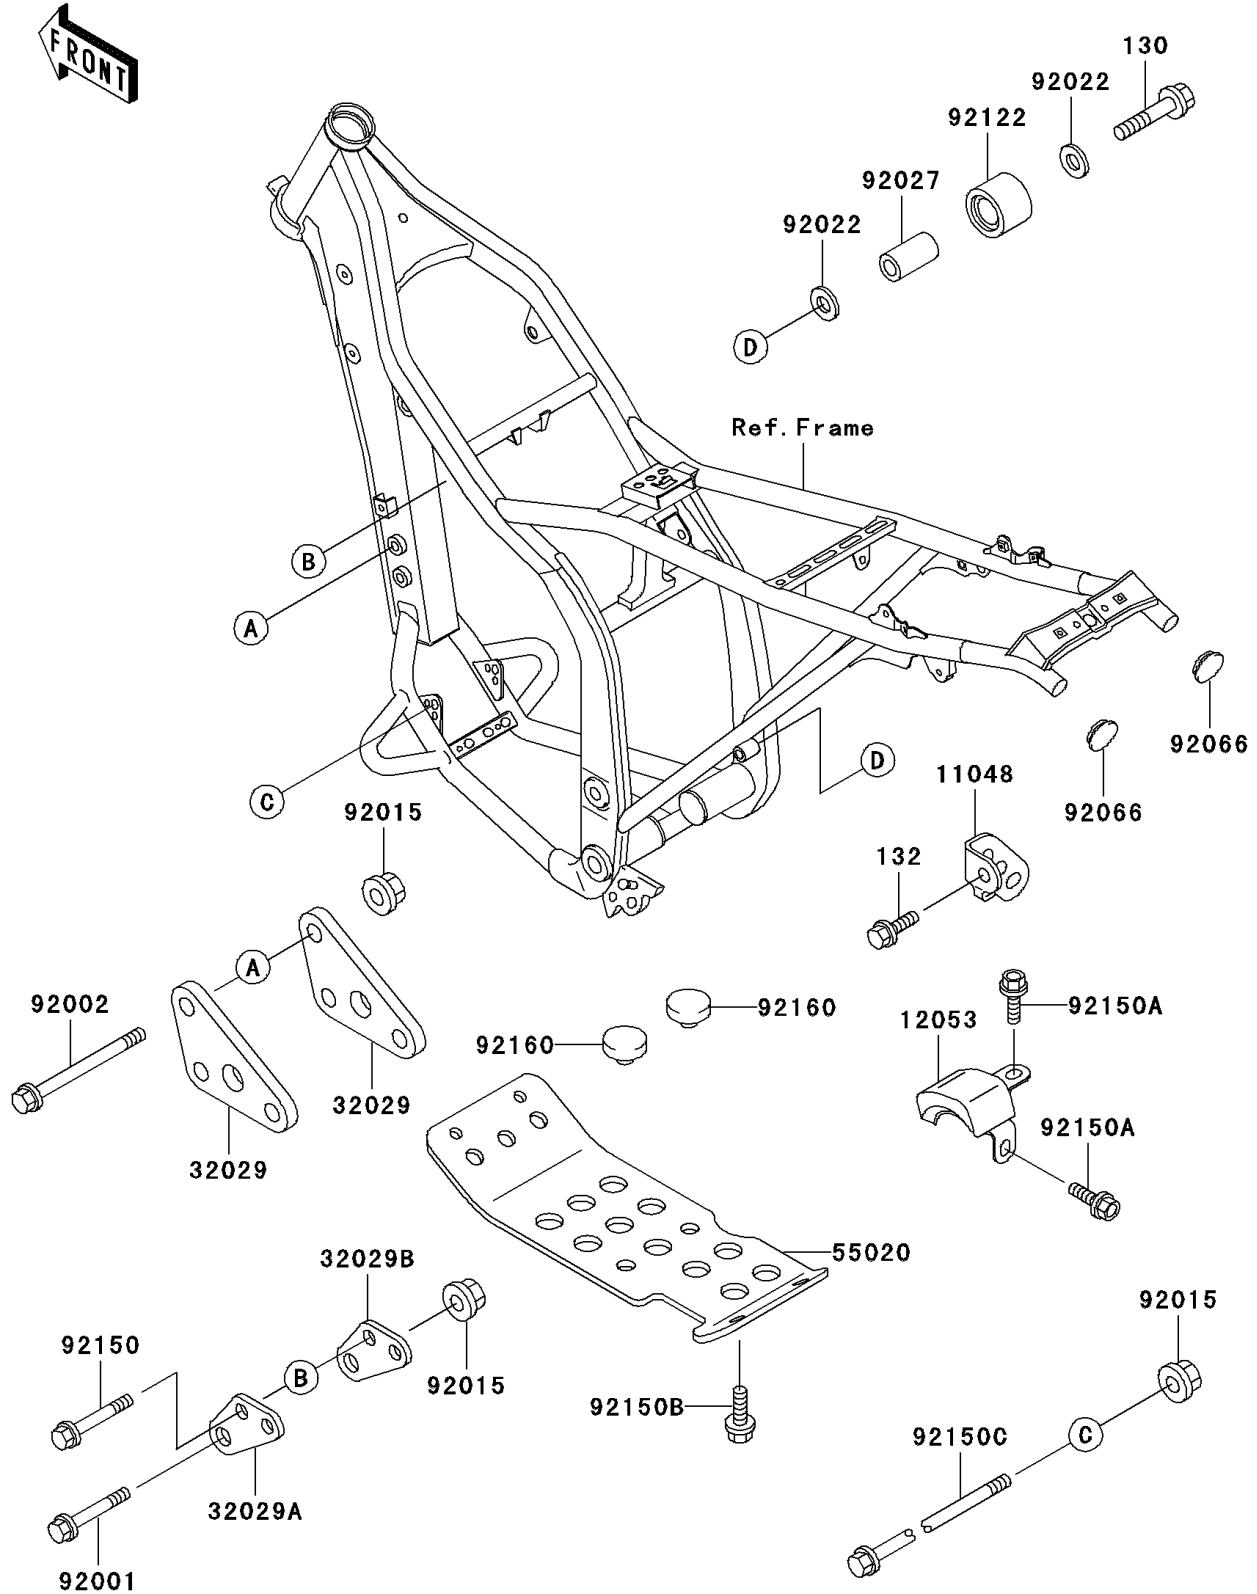

# 1994 KLX250R PARTS DIAGRAM

## Frame Fittings

F2131

# 1994 KLX250R PARTS LIST

## Frame Fittings

ITEM NAME	PART NUMBER	QUANTITY
BOLT-FLANGED,8X40 (Ref # 130)	130G0840	1
BOLT-FLANGED-SMALL (Ref # 132)	132G0612	1
BRACKET,AIR FILTER,LWR,LH (Ref # 11048)	11048-1223	1
GUIDE-CHAIN (Ref # 12053)	12053-1314	1
BRACKET-ENGINE,FR (Ref # 32029)	32029-1855	2
BRACKET-ENGINE,HEAD,LH (Ref # 32029A)	32029-1886	1
BRACKET-ENGINE,HEAD,RH (Ref # 32029B)	32029-1887	1
GUARD,ENGINE (Ref # 55020)	55020-1456	1
BOLT,10X44 (Ref # 92001)	92001-1499	1
BOLT,10X90 (Ref # 92002)	92002-1674	3
NUT,FLANGED,10MM (Ref # 92015)	92015-1502	5
WASHER,8.5X20X1.6 (Ref # 92022)	92022-1561	2
COLLAR,CHAIN ROLLER (Ref # 92027)	92027-1670	1
PLUG,FRAME END,12X13 (Ref # 92066)	92066-1034	2
ROLLER,CHAIN GUIDE (Ref # 92122)	92122-1153	1
BOLT,FLANGED,8X40 (Ref # 92150)	92150-1168	2
BOLT,6X14 (Ref # 92150A)	92150-1340	2
BOLT,6X12 (Ref # 92150B)	92150-1435	4
BOLT,FLANGED,10X120 (Ref # 92150C)	92150-1642	1
DAMPER,ENGINE GUARD (Ref # 92160)	92160-1396	2