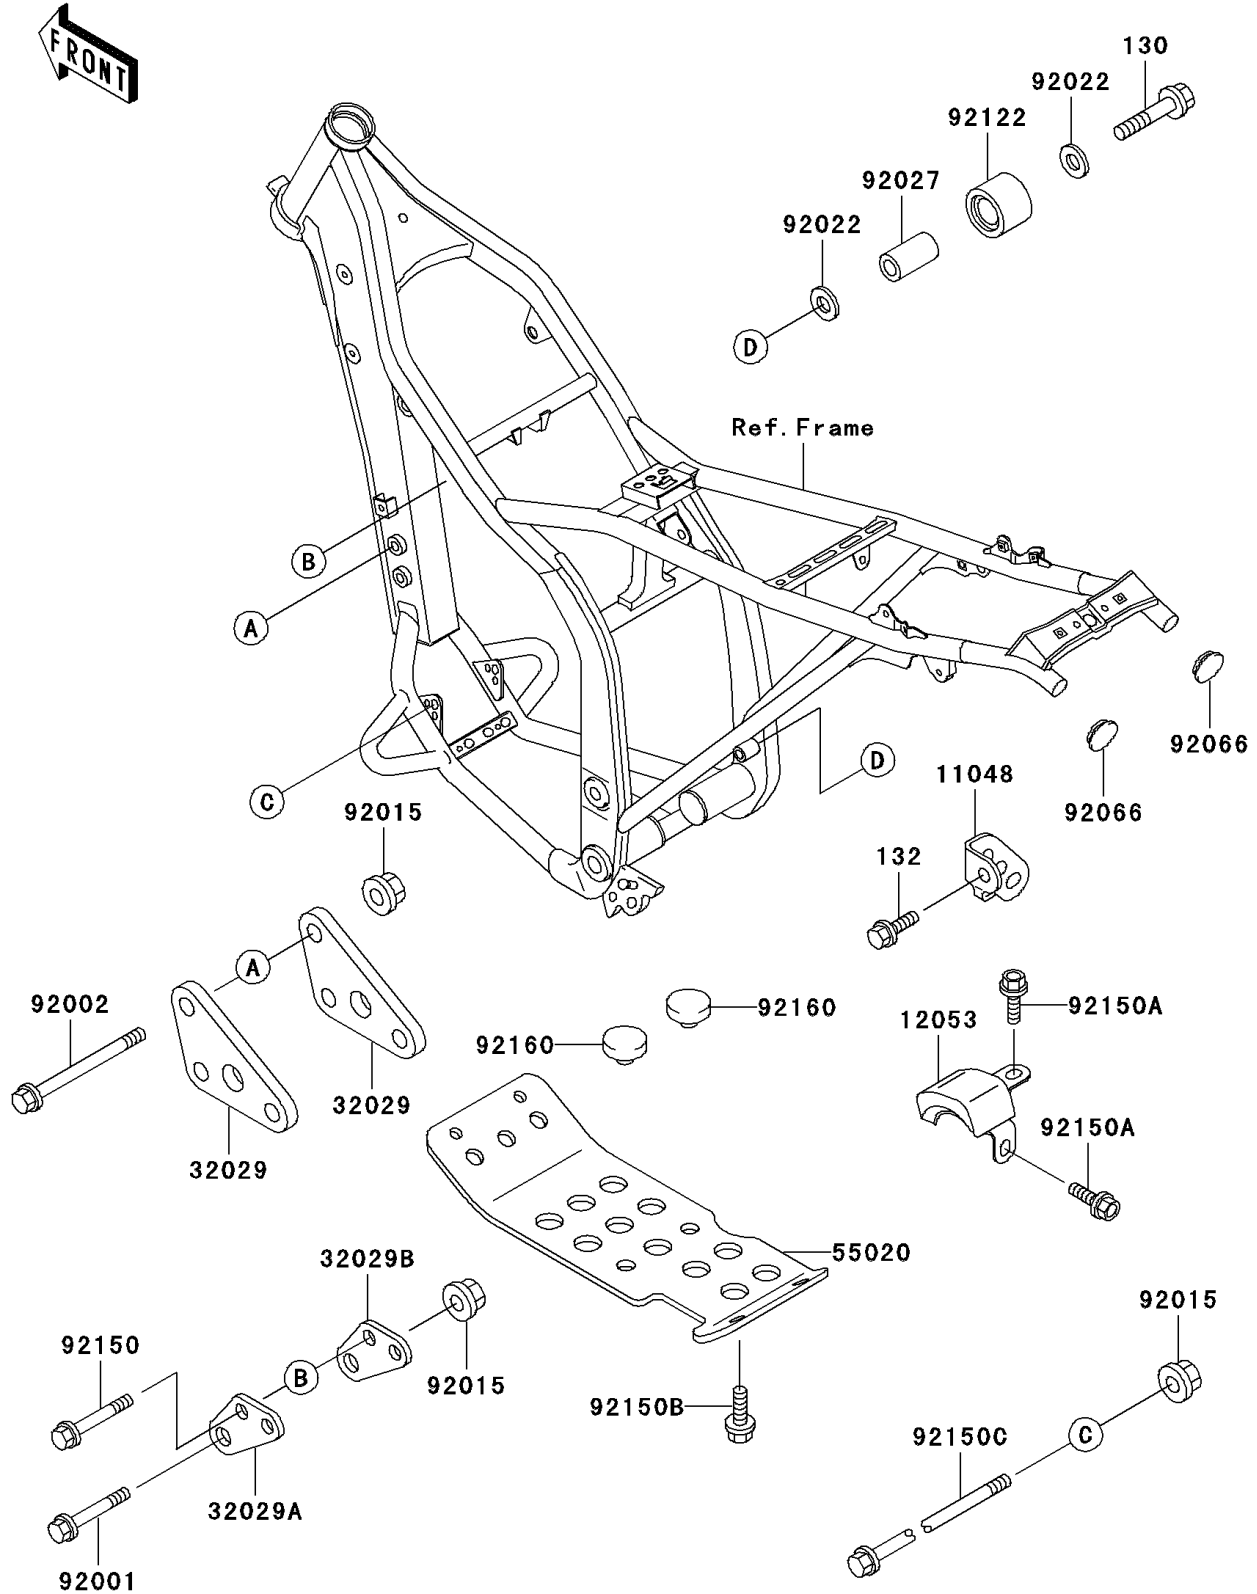

# 1996 KLX250R PARTS DIAGRAM

## Frame Fittings

F2131

# 1996 KLX250R PARTS LIST

## Frame Fittings

ITEM NAME	PART NUMBER	QUANTITY
BOLT-FLANGED,8X40 (Ref # 130)	130G0840	1
BOLT-FLANGED-SMALL (Ref # 132)	132G0612	1
BRACKET,AIR FILTER,LWR,LH (Ref # 11048)	11048-1223	1
GUIDE-CHAIN (Ref # 12053)	12053-1314	1
BRACKET-ENGINE,FR (Ref # 32029)	32029-1855	2
BRACKET-ENGINE,HEAD,LH (Ref # 32029A)	32029-1886	1
BRACKET-ENGINE,HEAD,RH (Ref # 32029B)	32029-1887	1
GUARD,ENGINE (Ref # 55020)	55020-1456	1
BOLT,10X44 (Ref # 92001)	92001-1499	1
BOLT,10X90 (Ref # 92002)	92002-1674	3
NUT,FLANGED,10MM (Ref # 92015)	92015-1502	5
WASHER,8.5X20X1.6 (Ref # 92022)	92022-1561	2
COLLAR,CHAIN ROLLER (Ref # 92027)	92027-1670	1
PLUG,FRAME END,12X13 (Ref # 92066)	92066-1034	2
ROLLER,CHAIN GUIDE (Ref # 92122)	92122-1153	1
BOLT,FLANGED,8X40 (Ref # 92150)	92150-1168	2
BOLT,6X14 (Ref # 92150A)	92150-1340	2
BOLT,6X12 (Ref # 92150B)	92150-1435	4
BOLT,FLANGED,10X120 (Ref # 92150C)	92150-1642	1
DAMPER,ENGINE GUARD (Ref # 92160)	92160-1396	2