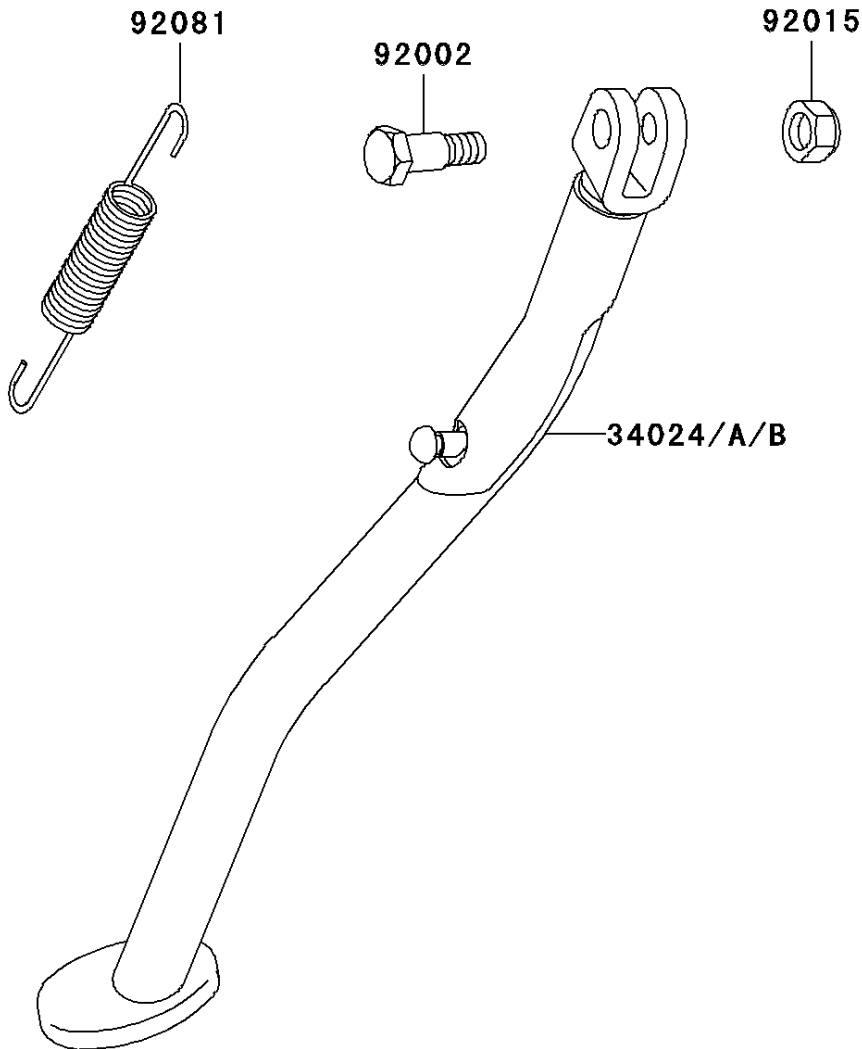

# 1994 KLX250R PARTS DIAGRAM

Stand(s)

F2190

# 1994 KLX250R PARTS LIST

Stand(s)

ITEM NAME	PART NUMBER	QUANTITY
STAND-SIDE,SILVER NO.25 (Ref # 34024)	34024-1299-CE	1
STAND-SIDE,SILVER NO.25 (Ref # 34024B)	34024-1304-CE	1
BOLT,SIDE STAND (Ref # 92002)	92002-1813	1
NUT,LOCK,10MM,BLACK (Ref # 92015)	92015-1188	1
SPRING (Ref # 92081)	92081-1419	1