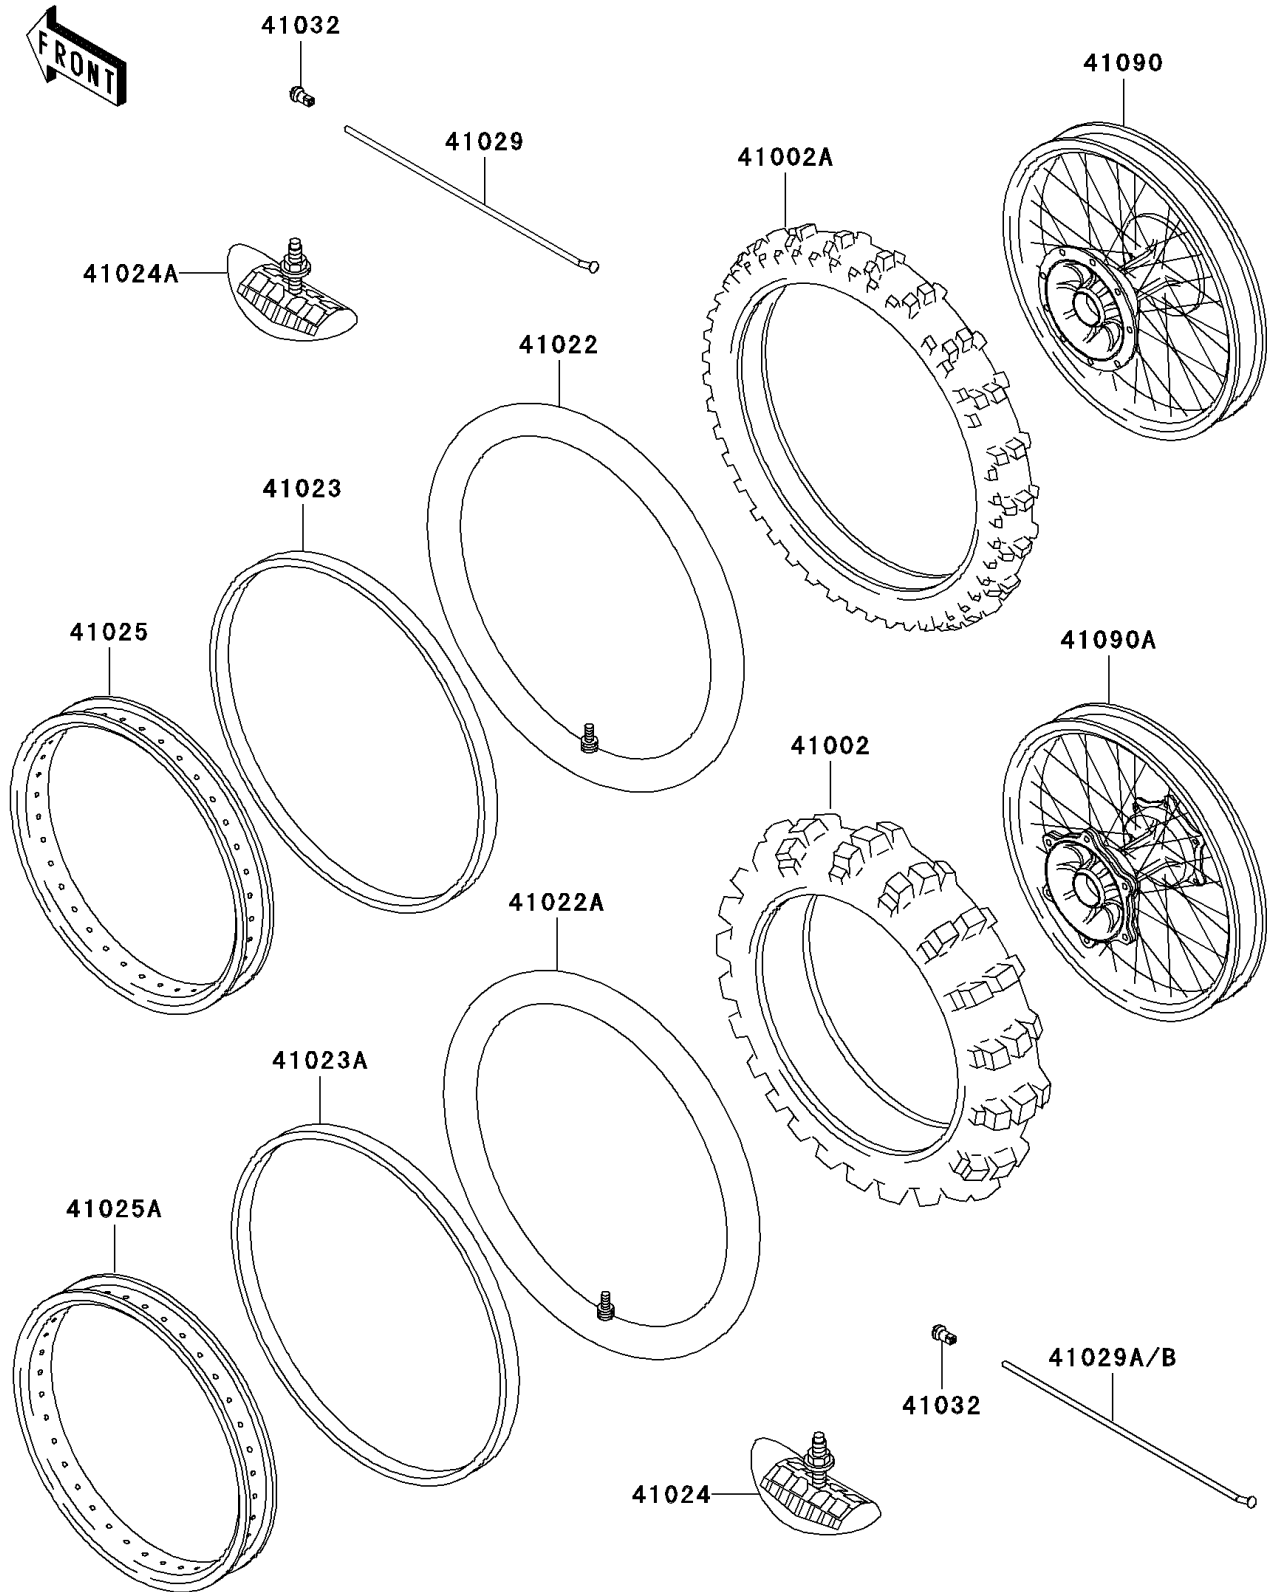

1994 KLX250R PARTS DIAGRAM

Wheels/Tires

F2210

1994 KLX250R PARTS LIST

Wheels/Tires

ITEM NAME	PART NUMBER	QUANTITY
TIRE,RR,100/100-18 59M,K695(D) (Ref # 41002)	41002-1753	1
TIRE,FR,80/100-21 51M,K490J(D) (Ref # 41002A)	41002-1803	1
TUBE-TIRE,80/100-21(D) (Ref # 41022)	41022-1118	1
TUBE-TIRE,100/100-18(D) (Ref # 41022A)	41022-1119	1
BAND-RIM,80/100-21(D) (Ref # 41023)	41023-1069	1
BAND-RIM,100/100-18(D) (Ref # 41023A)	41023-1070	1
STOPPER-RIM,2.15-M(DUNLOP) (Ref # 41024)	41024-009	1
STOPPER-RIM,1.60-M(DUNLOP) (Ref # 41024A)	41024-010	1
RIM,FR,1.60X21 (Ref # 41025)	41025-1257	1
RIM,RR,2.15X18 (Ref # 41025A)	41025-1275	1
SPOKE-INNER,FR,228MMX165D (Ref # 41029)	41029-1206	36
SPOKE-INNER,RR,RH,193MMX165D (Ref # 41029A)	41029-1217	18
SPOKE-INNER,RR,LH,189MMX160D (Ref # 41029B)	41029-1223	18
NIPPLE-SPOKE (Ref # 41032)	41032-1061	72
WHEEL-SUB ASSY,FR (Ref # 41090)	41090-1090	1
WHEEL-SUB ASSY,RR (Ref # 41090A)	41090-1095	1