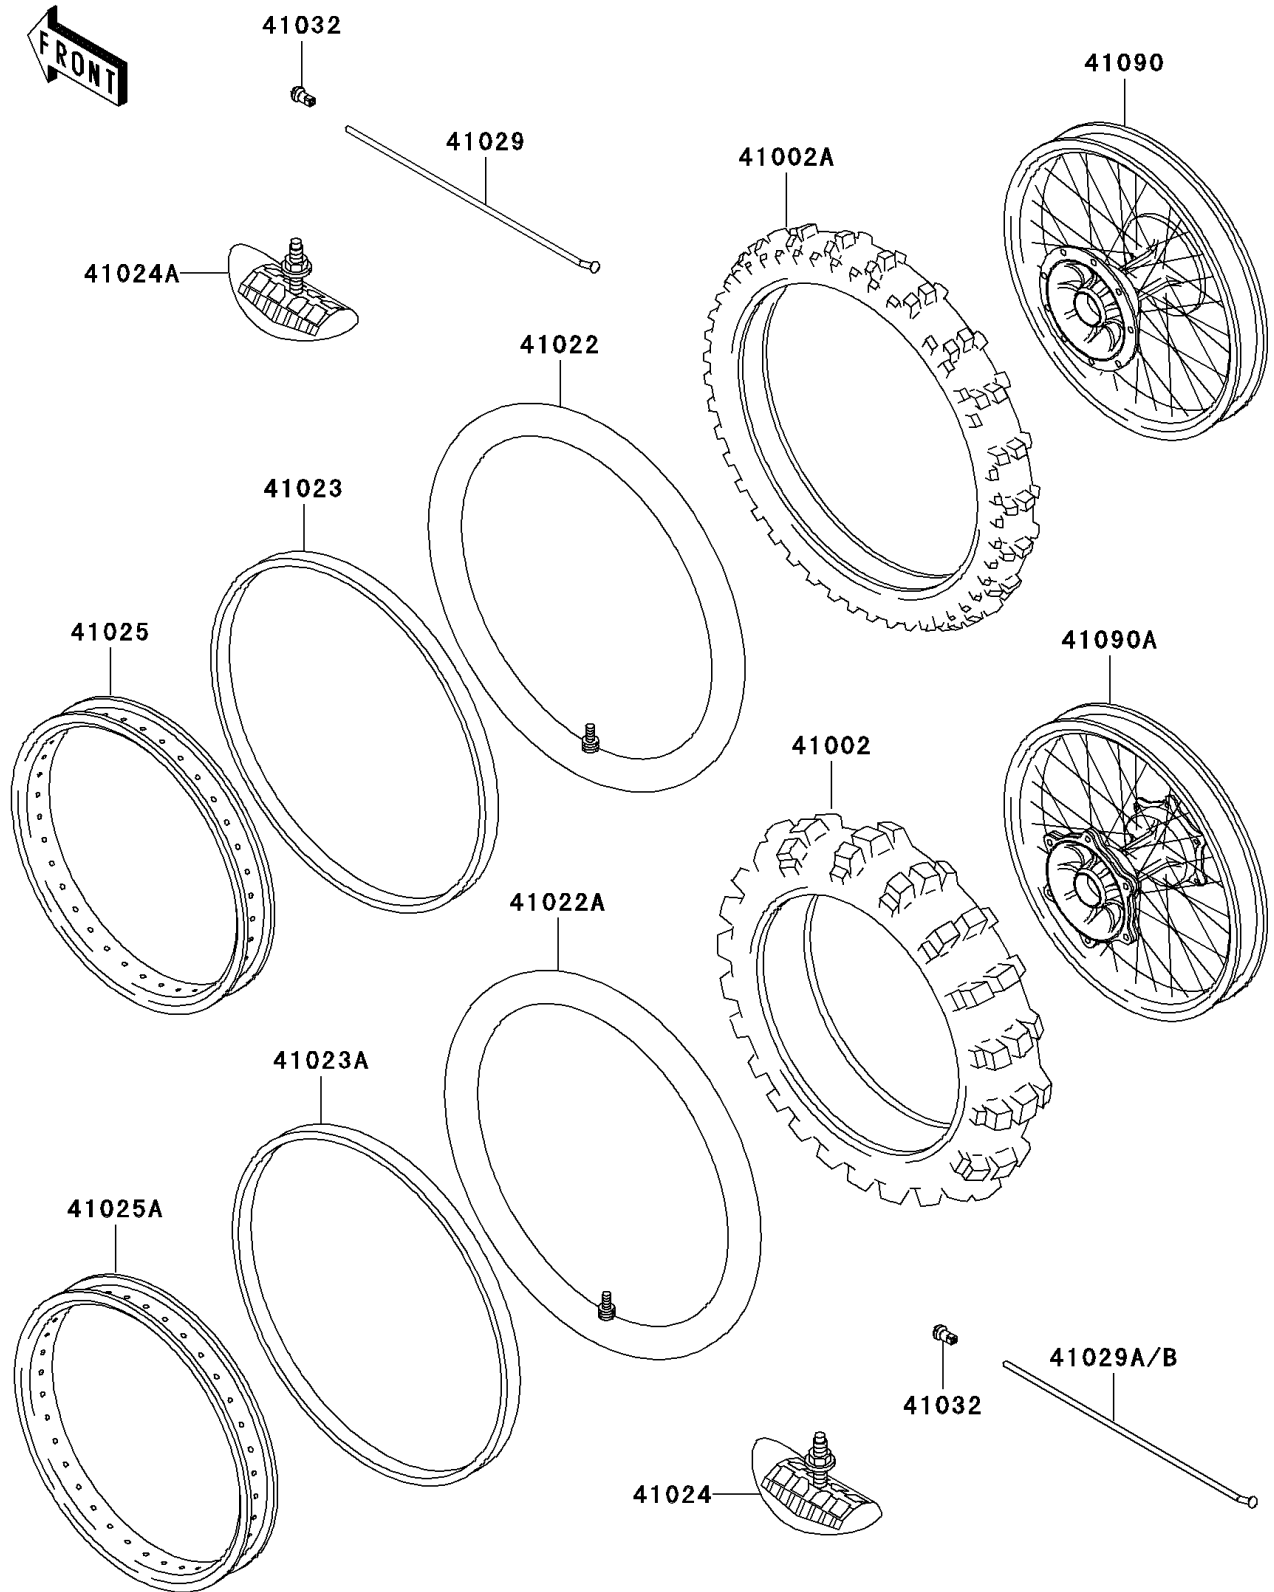

1994 KLX250R PARTS DIAGRAM

Wheels/Tires

F2210

1994 KLX250R PARTS LIST

Wheels/Tires

ITEM NAME	PART NUMBER	QUANTITY
TIRE,RR,100/100-18 59M,K695(D) (Ref # 41002)	41002-1753	1
TIRE,FR,80/100-21 51M,K490J(D) (Ref # 41002A)	41002-1803	1
TUBE-TIRE,80/100-21(D) (Ref # 41022)	41022-1118	1
TUBE-TIRE,100/100-18(D) (Ref # 41022A)	41022-1119	1
BAND-RIM,80/100-21(D) (Ref # 41023)	41023-1069	1
BAND-RIM,100/100-18(D) (Ref # 41023A)	41023-1070	1
STOPPER-RIM,2.15-M(DUNLOP) (Ref # 41024)	41024-009	1
STOPPER-RIM,1.60-M(DUNLOP) (Ref # 41024A)	41024-010	1
RIM,FR,1.60X21 (Ref # 41025)	41025-1257	1
RIM,RR,2.15X18 (Ref # 41025A)	41025-1275	1
SPOKE-INNER,FR,228MMX165D (Ref # 41029)	41029-1206	36
SPOKE-INNER,RR,RH,193MMX165D (Ref # 41029A)	41029-1217	18
SPOKE-INNER,RR,LH,189MMX160D (Ref # 41029B)	41029-1223	18
NIPPLE-SPOKE (Ref # 41032)	41032-1061	72
WHEEL-SUB ASSY,FR (Ref # 41090)	41090-1090	1
WHEEL-SUB ASSY,RR (Ref # 41090A)	41090-1095	1